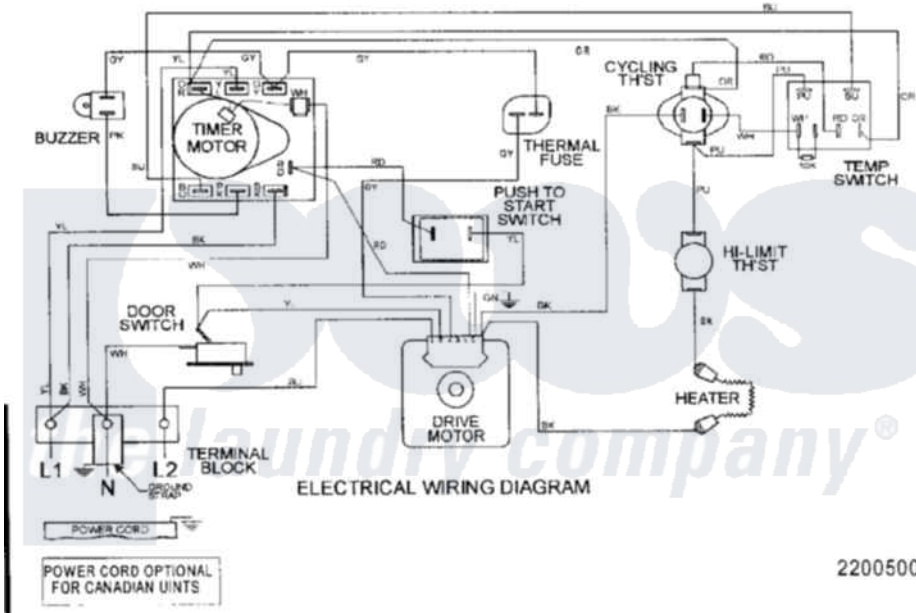

# Maytag SDE5401AZW 08 - WIRING INFORMATION

WIRING	FUNCTION	DRY	BIG FABRICS	OFF	TIME DRY	OFF	PERMANENT PRESS	PRESS CARE	OFF	
1	YL-GY DRIVE MOTOR	[Wiring path]								
2	YL-OR TIMER MOTOR	[Wiring path]								
3	OR-OR HEATER	[Wiring path]								
4	PK-OR BUZZER/HEATER PK-RO BUZZER/HEATER	[Wiring path]								

ELECTRICAL SCHEMATIC

ELECTRICAL WIRING DIAGRAM

2200500

Maytag Residential Maytag SDE5401AZW Dryer Parts Parts Diagram 08 - WIRING INFORMATION  
 Click on the part number to view part

Item	Original Part Number	Replaced By	Status	Part Description
NI	15003173		Not Available	WIRING INFORMATION