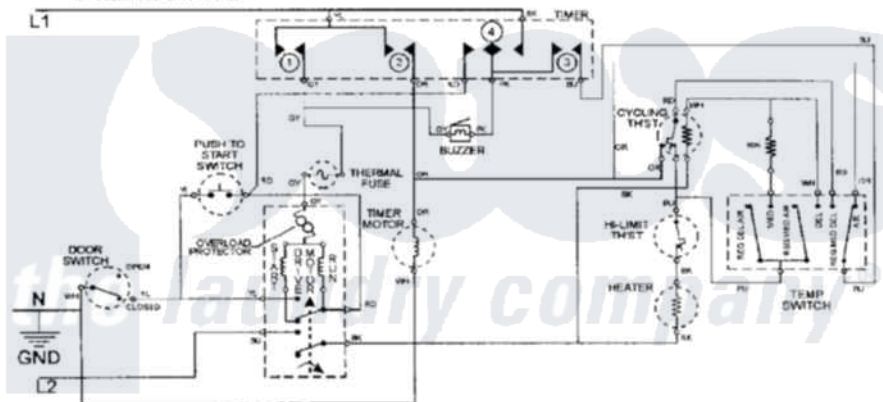

# Maytag SDE5401AZW 08 - WIRING INFORMATION

WIRING	FUNCTION	DRY	BIG FABRICS	OFF	TIME DRY	OFF	PERMANENT PRESS	PRESS CARE	OFF	
1	YL-GY DRIVE MOTOR	[Wiring path]								
2	YL-OR TIMER MOTOR	[Wiring path]								
3	OR-OR HEATER	[Wiring path]								
4	PK-OR BUZZER/HEATER PK-RO BUZZER/HEATER	[Wiring path]								

ELECTRICAL SCHEMATIC

ELECTRICAL WIRING DIAGRAM

2200500

Maytag Residential Maytag SDE5401AZW Dryer Parts Parts Diagram 08 - WIRING INFORMATION  
 Click on the part number to view part

Item	Original Part Number	Replaced By	Status	Part Description
NI	15003173		Not Available	WIRING INFORMATION