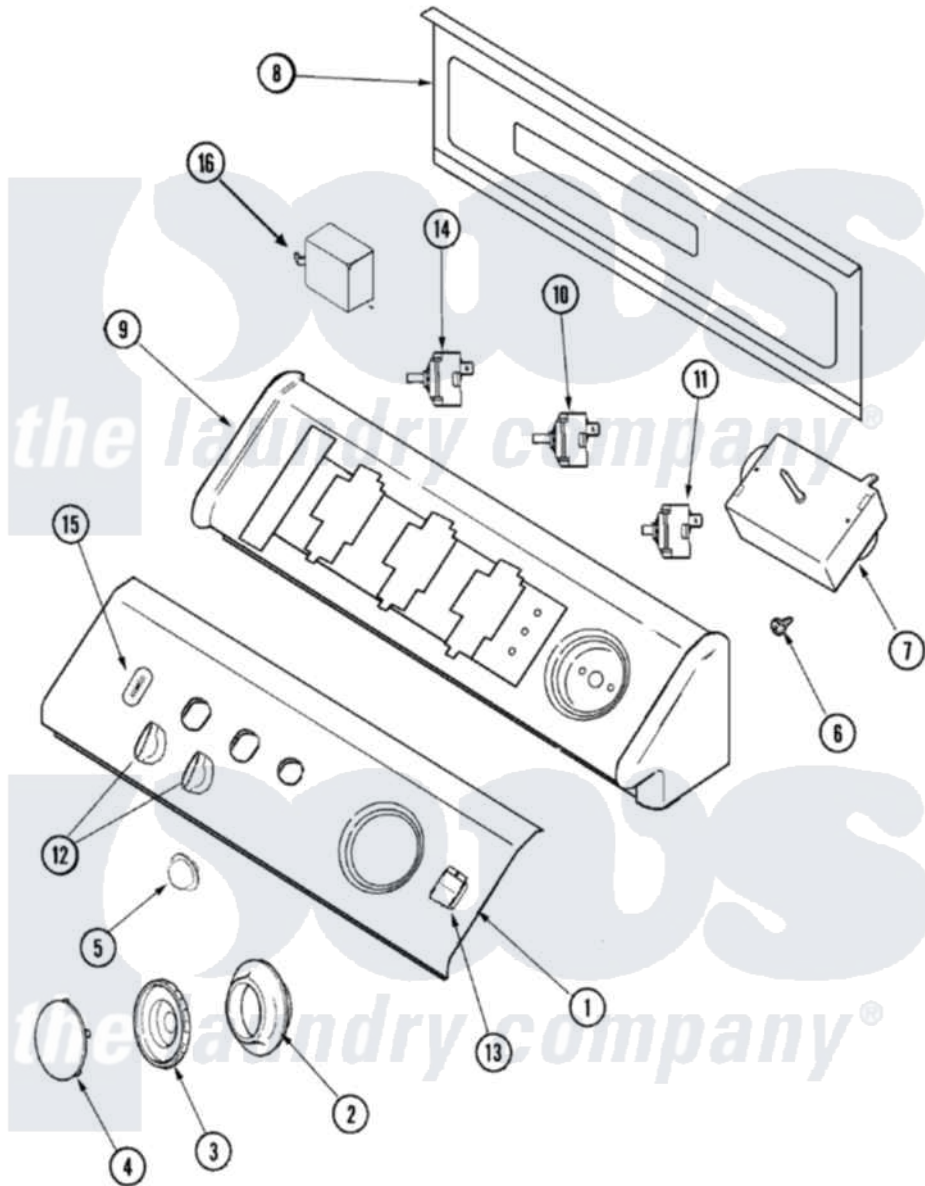

# Maytag SDE5701AYQ 02 - CONTROL PANEL

Maytag [Residential Maytag SDE5701AYQ Dryer Parts](#) Parts Diagram 02 - CONTROL PANEL  
 Click on the part number to view part

Item	Original Part Number	Replaced By	Status	Part Description
1	<a href="#">37001045</a>			Graphic Control Panel/Facia/Bs
"	Y22002339	<a href="#">8534058</a>		Screw
2	37001046	<a href="#">33002722</a>		Dial Skirt
3	<a href="#">22003915</a>			Timer Knob
4	<a href="#">33002347</a>			Timer Knob Insert/Cap
5	33002324	<a href="#">33002435</a>		Button, Push-To-Start
6	33001690	<a href="#">90767</a>		Screw, 8A X 3/8 HeX Washer Head Tapping
7	<a href="#">33002676</a>			Timer, Electronic Dry
8	22002529		Not Available	CONSOLE BACK PANEL
"	216423	<a href="#">3370225</a>		Screw
9	33002327	<a href="#">37001115</a>		Console
10	<a href="#">22001794</a>			Switch, Rotary
11	33002356	<a href="#">33001618</a>		Switch- PU
12	22003919	<a href="#">22002589</a>		Knob, Selector
13	<a href="#">33002418</a>			2 Pos. Rocker Switch

14	<a href="#">33001640</a>		Switch, Temperature
15	33002400	Not Available	DRYNESS DISPLAY CONTROL (BSQ)
16	501086	<a href="#">90767</a>	Screw, 8A X 3/8 HeX Washer Head Tapping
"	<a href="#">33001623</a>		Buzzer, Non-Adjustable