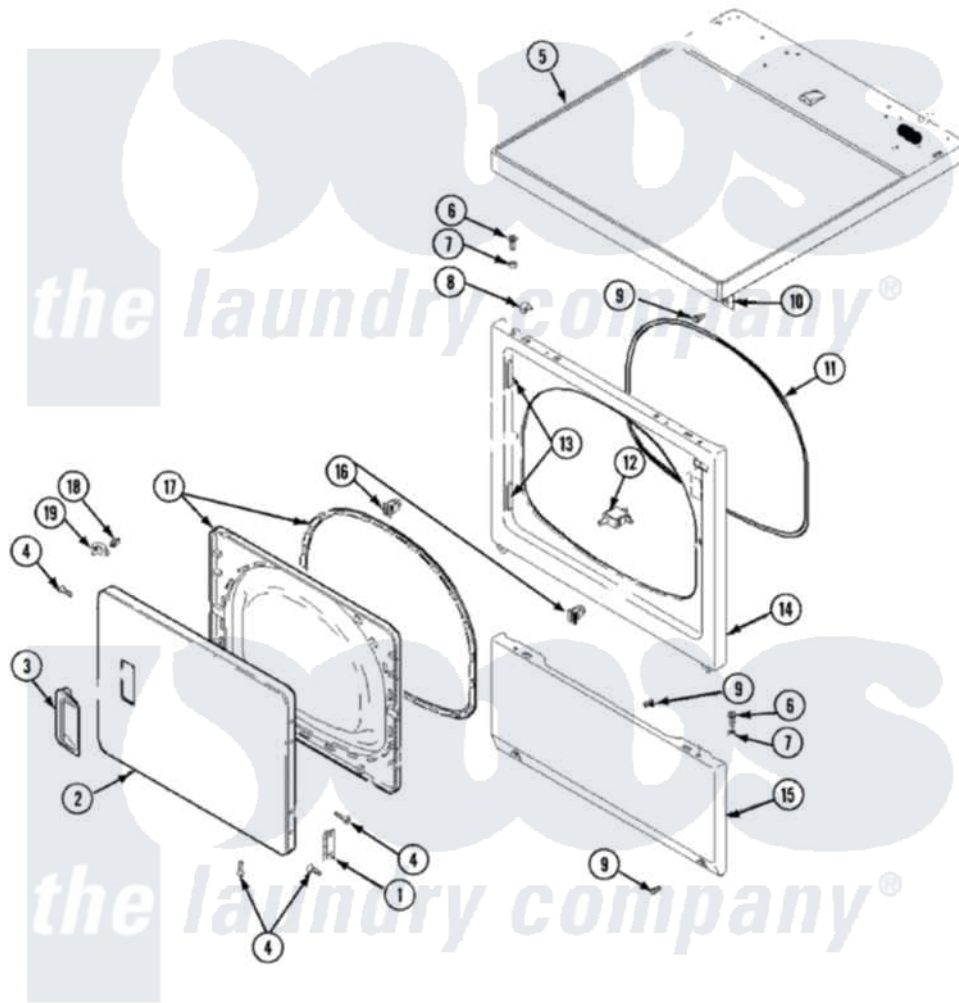

Maytag SDE5701AYQ 03 - DOOR & FRONT, ACCESS & TOP PANEL

Maytag Residential Maytag SDE5701AYQ Dryer Parts Parts Diagram 03 - DOOR & FRONT, ACCESS & TOP PANEL
 Click on the part number to view part

Item	Original Part Number	Replaced By	Status	Part Description
1	Y503676			Hinge, Door And Top
2	37001034			Door, Dryer
3	37001047			Handle, Door
4	37001030			Screw, No.8ab-16 x 3/4 Fh
5	37001033			Panel, Top
"	Y56128			Pad, Bumper
6	32671	Y014874		Screw, Idler Arm And Sleeve
7	505187			Locator, Panel
8	56080	22001650		Fastener, Spring
9	503661	27001200		Screw
10	40130801			Bracket, Top Mount
11	504005	511056		Seal Front Panel
12	Y504570	W10169313		Switch-Dor
13	503126			Plug, Hinge Hole
14	503656CP			Panel, Front
15	40045301CP			Panel, Access

16	54660	LA-1003	Door Catch Kit
17	37001028		Seal And Liner, Assembly
18	500039	510181	Strike Doormetal
19	40116201		Bracket, Door Strike