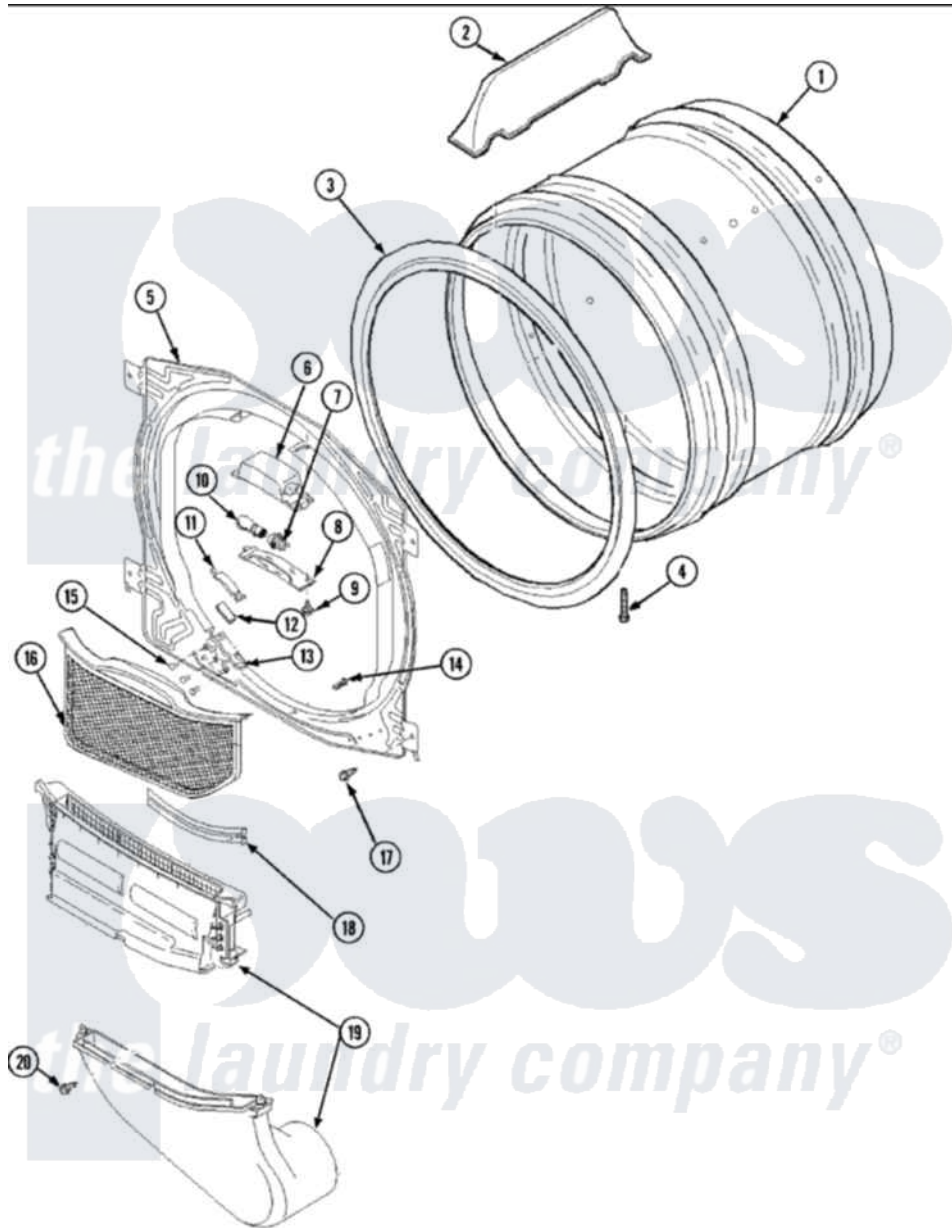

Maytag SDE5701AYQ 04 - FRONT BULKHEAD, AIR DUCT & DRUM

Maytag Residential Maytag SDE5701AYQ Dryer Parts Parts Diagram 04 - FRONT BULKHEAD, AIR DUCT & DRUM
 Click on the part number to view part

Item	Original Part Number	Replaced By	Status	Part Description
1	504467WP			Cylinder Assembly
2	503703	12002559		Baffle Kit
3	501801	37001132		Seal, Cylinder
4	Y62588			Screw, 10BT-12 X 1 Tap
5	503709WP	503616WP		Assembly, Frt Bulkhead
6	503622	Y504452		Light Assembly
7	Y504452			Light Assembly
8	40094301			Lens, Light
9	500227	505295		Screw, No.8ab-16 x 3/4 PH
10	Y60954	67001316		Bulb, Light
11	40116501	37001298		Glide- Dry
12	500092	510189		Pad Felt
13	37001036			Bracket, Cylinder Glide
14	500226			Screw, 8b-16 x 5/8 Tap
15	37001031	3370225		Screw
16	40124401	37001142		Filter, Lint

17	503688	Screw, 10B-16 X .34 I	
18	503625	Sensor, Moisture	
19	40124501	37001141	Air Duct Assembly
20	501285	Screw, No.12 X 9/16-Pla	