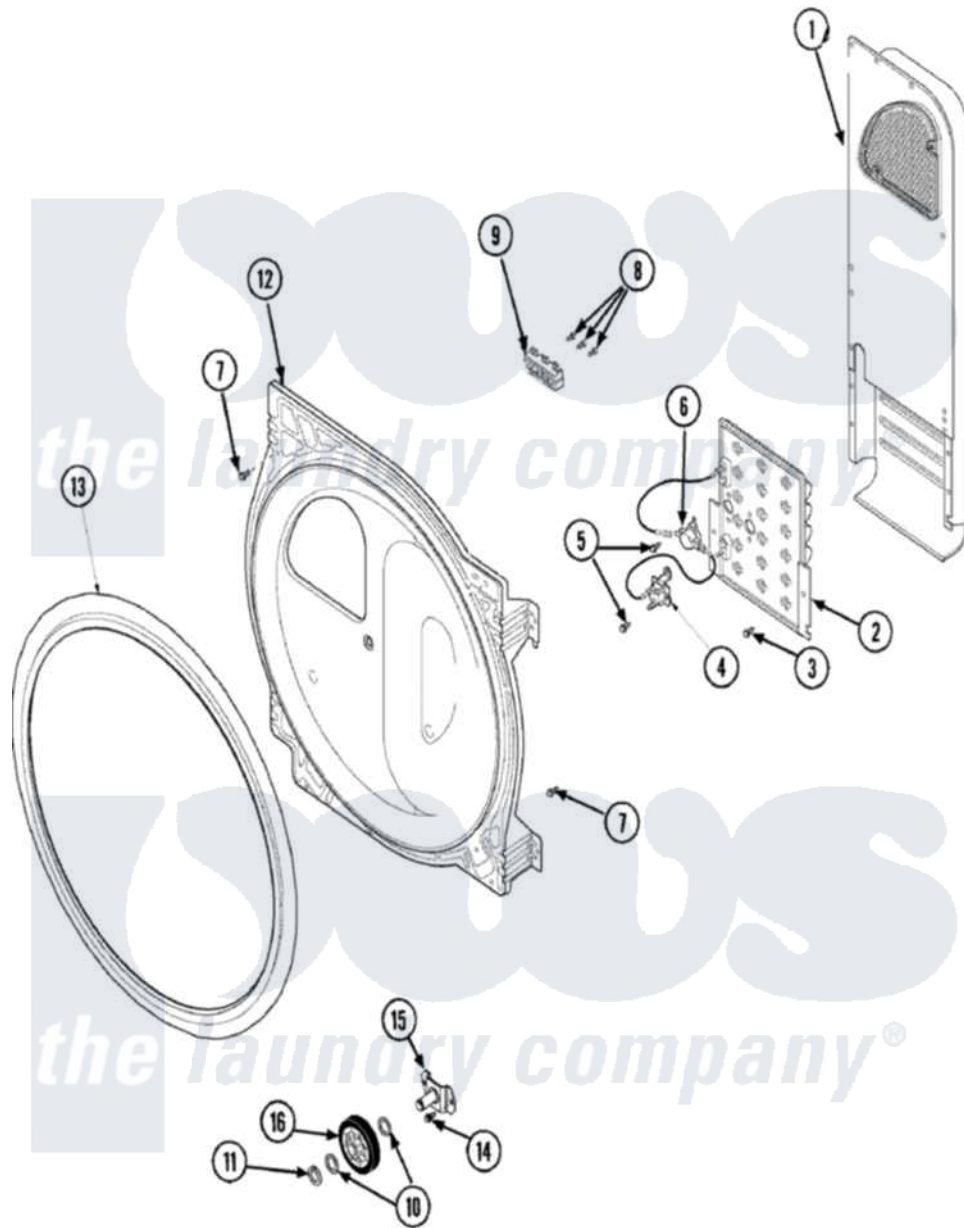

Maytag SDE5701AYQ 06 - REAR BLKHD, AIR DUCT, ROLLER&HTR (ELE)

Maytag Residential Maytag SDE5701AYQ Dryer Parts Parts Diagram 06 - REAR BLKHD, AIR DUCT, ROLLER&HTR (ELE)

[Click on the part number to view part](#)

Item	Original Part Number	Replaced By	Status	Part Description
1	503605			Assembly, Heater Duct
2	Y503978			Assembly, Heater Kit
3	503688			Screw, 10B-16 X .34 I
4	40113801			Fuse, Thermal
5	23222	3177991		Screw
6	Y62641	W10116735		Thermistor-Fix
7	20530			Screw, 10-24 x 3/8 Hex
8	Y61199	3400094		Screw, 10-32 X 3/8
9	61923			Block, Terminal
10	52549			Washer, 501 ID X3/4 Odx
11	23748			Ring, Retaining
12	502614WP			Bulkhead, Rear
13	501801	37001132		Seal, Cylinder
14	503688			Screw, 10B-16 X .34 I
15	40113601			Assembly, Roller Brkt
16	37001042			Assembly, Cylinder Roller