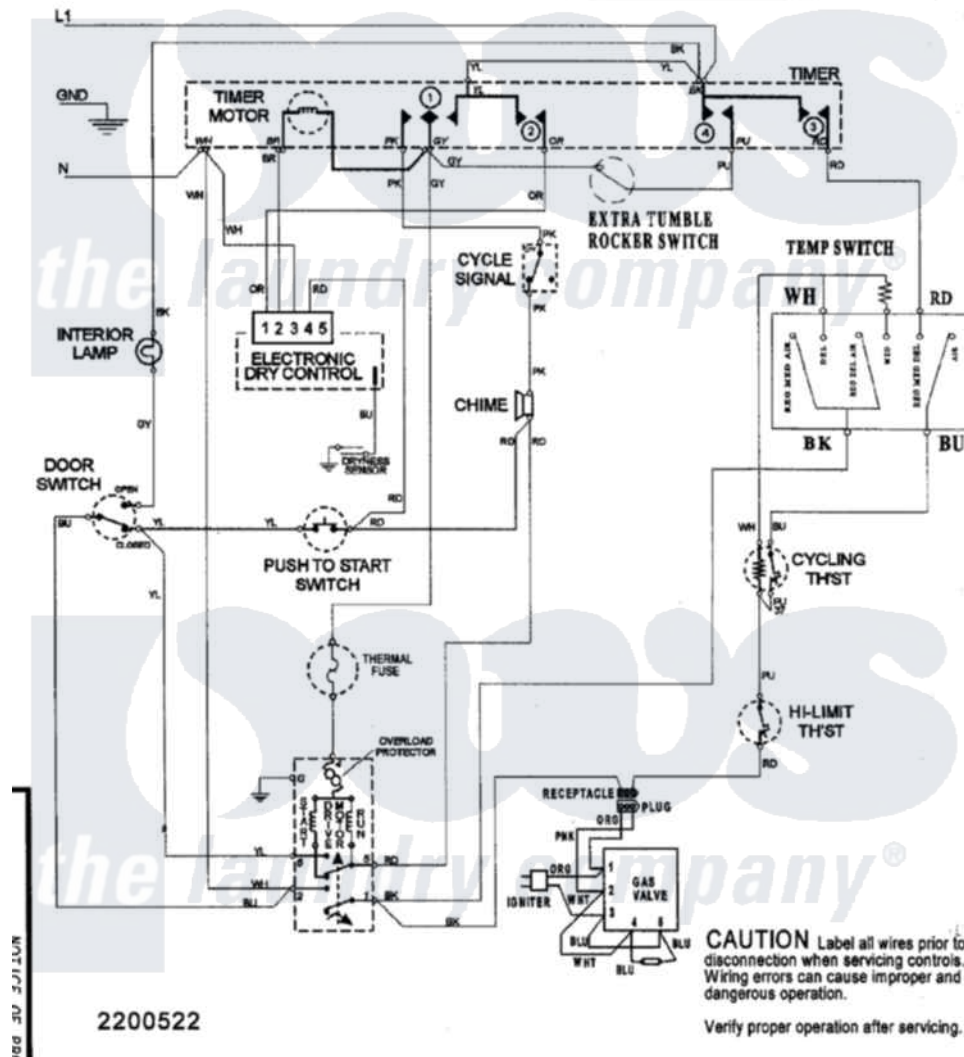

Maytag SDE5701AYQ 08 - WIRING INFORMATION

CIRCUIT	FUNCTION	80	120	160	240	300
1	GY-PK OPENE	[Wiring Diagram]				
2	GY-YL DRIVE MOTOR	[Wiring Diagram]				
3	YL-OR ELECTRONIC CONTROL	[Wiring Diagram]				
4	YK-RO HEATER	[Wiring Diagram]				
		REG FABRICS	TIME DRY	PERMANENT PRESS	PRESS CARE	

Maytag Residential Maytag SDE5701AYQ Dryer Parts Parts Diagram 08 - WIRING INFORMATION
 Click on the part number to view part

Item	Original Part Number	Replaced By	Status	Part Description
NI	15003155		Not Available	WIRING INFORMATION