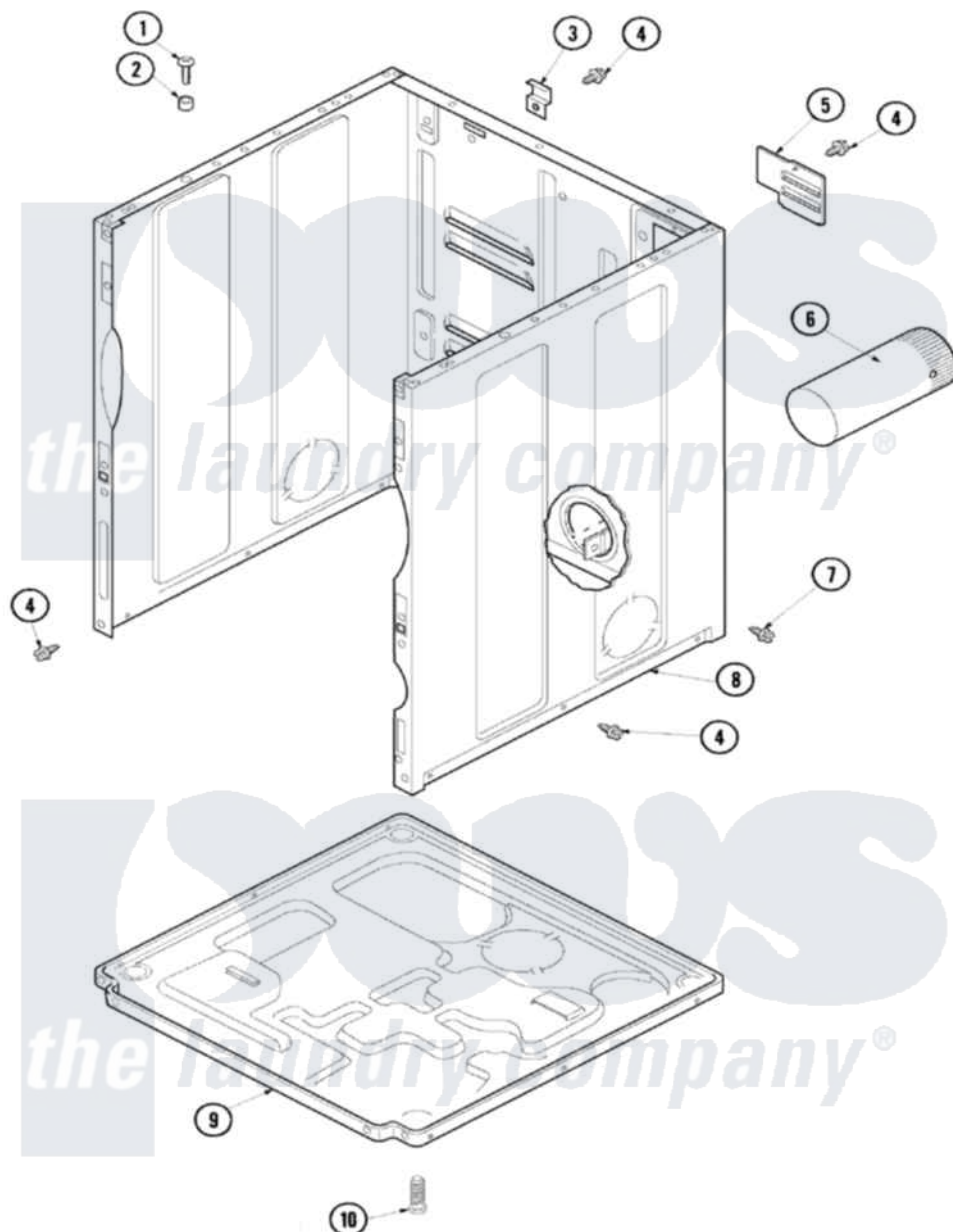

Maytag SDE5701AYW 01 - CABINET & BASE

Maytag Residential Maytag SDE5701AYW Dryer Parts Parts Diagram 01 - CABINET & BASE
 Click on the part number to view part

Item	Original Part Number	Replaced By	Status	Part Description
1	32671	Y014874		Screw, Idler Arm And Sleeve
2	505187			Locator, Panel
3	500003			Hinge, Top
4	503661	27001200		Screw
5	500114	510903		Plate Access Panel
6	505518			Duct, Exhaust
7	503688			Screw, 10B-16 X .34 I
8	40076402WP	37001284		Cabinet As Pack
9	500070			Base, Dryer
10	Y500101			Leg, Leveling