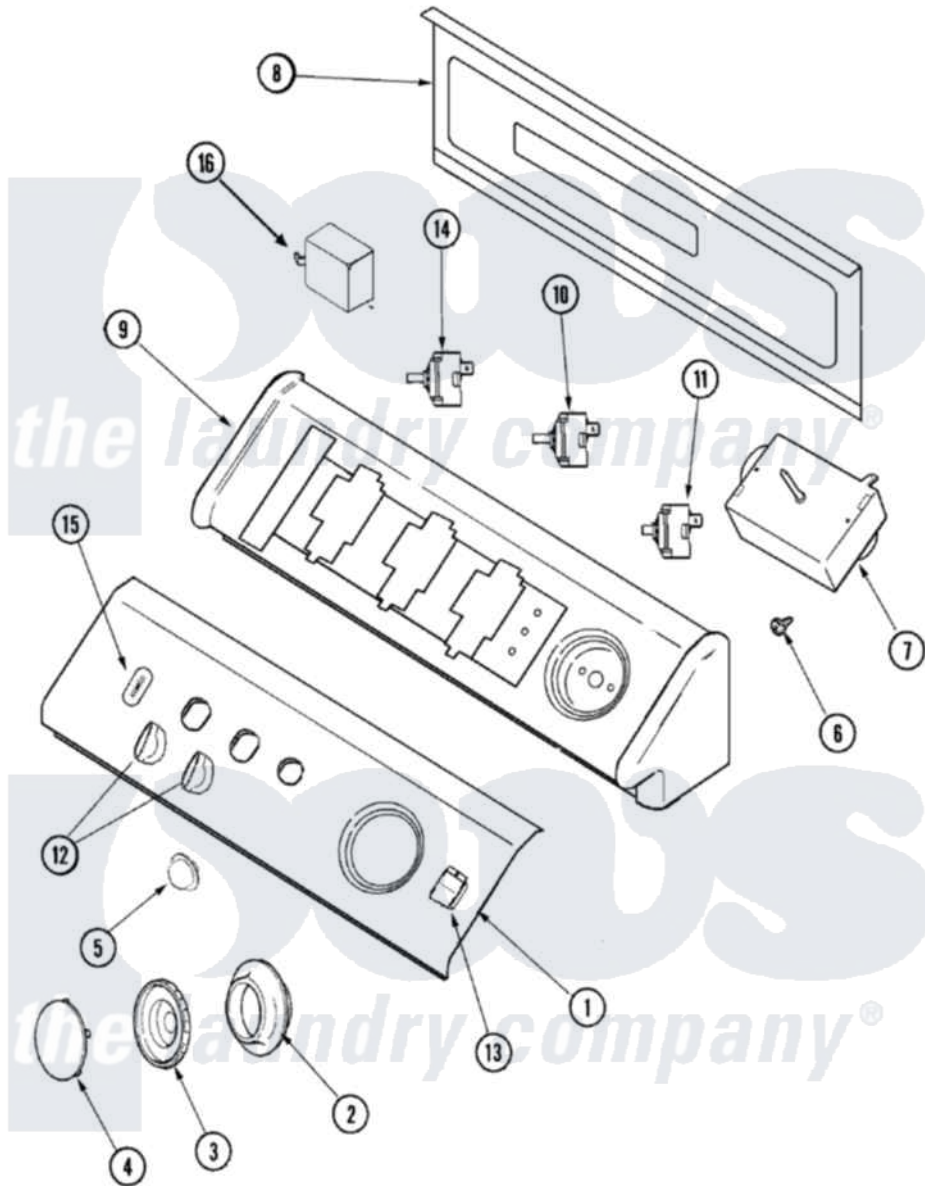

Maytag SDE5701AYW 02 - CONTROL PANEL

Maytag [Residential Maytag SDE5701AYW Dryer Parts](#) Parts Diagram 02 - CONTROL PANEL
 Click on the part number to view part

Item	Original Part Number	Replaced By	Status	Part Description
1	37001038			Graphic Control Panel, Facia WH
"	Y22002339	8534058		Screw
2	37001043	22003951		Dial Skirt
3	22003915			Timer Knob
4	22001664			Timer Knob Insert/Cap
5	33001619	37001071		Button, Push-To-Start
6	33001690	90767		Screw, 8A X 3/8 HeX Washer Head Tapping
7	33002676			Timer, Electronic Dry
8	216423	3370225		Screw
"	22002529		Not Available	CONSOLE BACK PANEL
9	33002286		Not Available	CONSOLE (WHT)
10	22001794			Switch, Rotary
11	33001861	33001618		Switch- PU
12	22003913	22001663		Knob, Selector Switch
13	33002417			2 Pos. Rocker Switch Note:

13	33002417	Switch, Rocker
14	33001640	Switch, Temperature
15	33002389	Dryness Display Control Note: Display, Dryness
16	33001623	Buzzer, Non-Adjustable
"	501086	90767 Screw, 8A X 3/8 HeX Washer Head Tapping