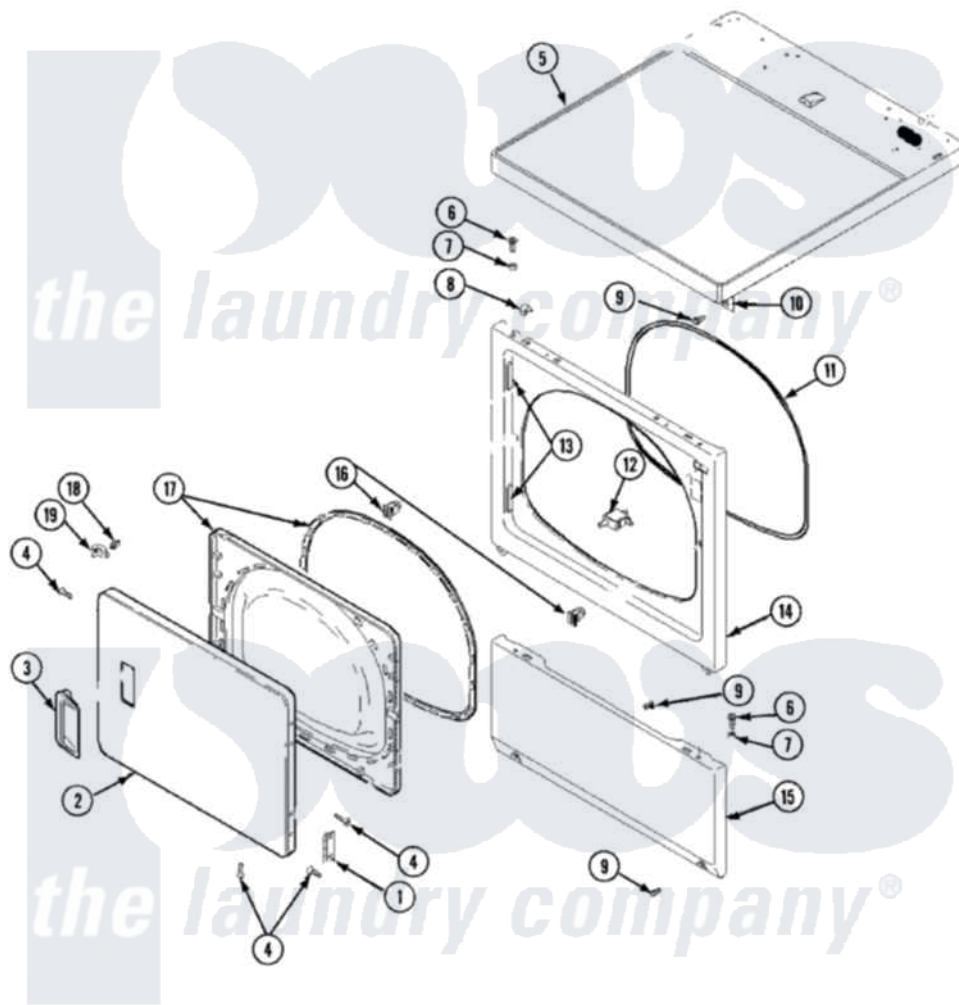

Maytag SDE5701AYW 03 - DOOR & FRONT, ACCESS & TOP PANEL

Maytag Residential Maytag SDE5701AYW Dryer Parts Parts Diagram 03 - DOOR & FRONT, ACCESS & TOP PANEL
 Click on the part number to view part

Item	Original Part Number	Replaced By	Status	Part Description
1	Y503676			Hinge, Door And Top
2	37001029			Door, Dryer
3	33001241			Handle, Door
4	37001030			Screw, No.8ab-16 x 3/4 Fh
5	Y56128			Pad, Bumper
"	37001027			Panel, Top
6	32671	Y014874		Screw, Idler Arm And Sleeve
7	505187			Locator, Panel
8	56080	22001650		Fastener, Spring
9	503661	27001200		Screw
10	40130801			Bracket, Top Mount
11	504005	511056		Seal Front Panel
12	Y504570	W10169313		Switch-Dor
13	503126			Plug, Hinge Hole
14	503656WP			Panel, Front
15	40045301WP			Panel, Access

16	54660	LA-1003	Door Catch Kit
17	37001028		Seal And Liner, Assembly
18	500039	510181	Strike Doormetal
19	40116201		Bracket, Door Strike