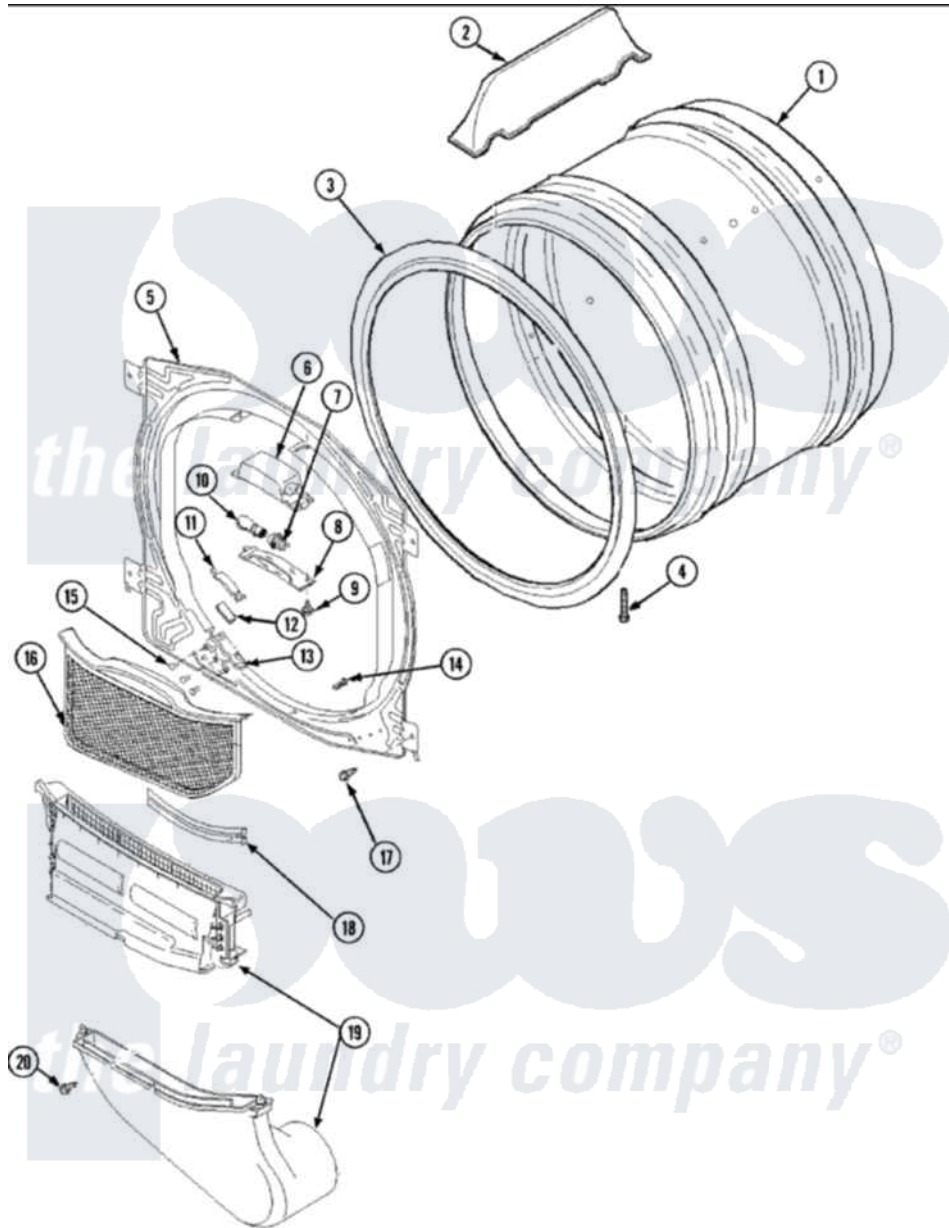

Maytag SDE5701AYW 04 - FRONT BULKHEAD, AIR DUCT & DRUM

Maytag Residential Maytag SDE5701AYW Dryer Parts Parts Diagram 04 - FRONT BULKHEAD, AIR DUCT & DRUM
 Click on the part number to view part

Item	Original Part Number	Replaced By	Status	Part Description
1	504467WP			Cylinder Assembly
2	503703	12002559		Baffle Kit
3	501801	37001132		Seal, Cylinder
4	Y62588			Screw, 10BT-12 X 1 Tap
5	503709WP	503616WP		Assembly, Frt Bulkhead
6	503622	Y504452		Light Assembly
7	Y504452			Light Assembly
8	40094301			Lens, Light
9	500227	505295		Screw, No.8ab-16 x 3/4 PH
10	Y60954	67001316		Bulb, Light
11	40116501	37001298		Glide- Dry
12	500092	510189		Pad Felt
13	37001036			Bracket, Cylinder Glide
14	500226			Screw, 8b-16 x 5/8 Tap
15	37001031	3370225		Screw
16	40124401	37001142		Filter, Lint

17

[503688](#)

Screw, 10B-16 X .34 I

18

[503625](#)

Sensor, Moisture

19

40124501

[37001141](#)

Air Duct Assembly

20

[501285](#)

Screw, No.12 X 9/16-Pla