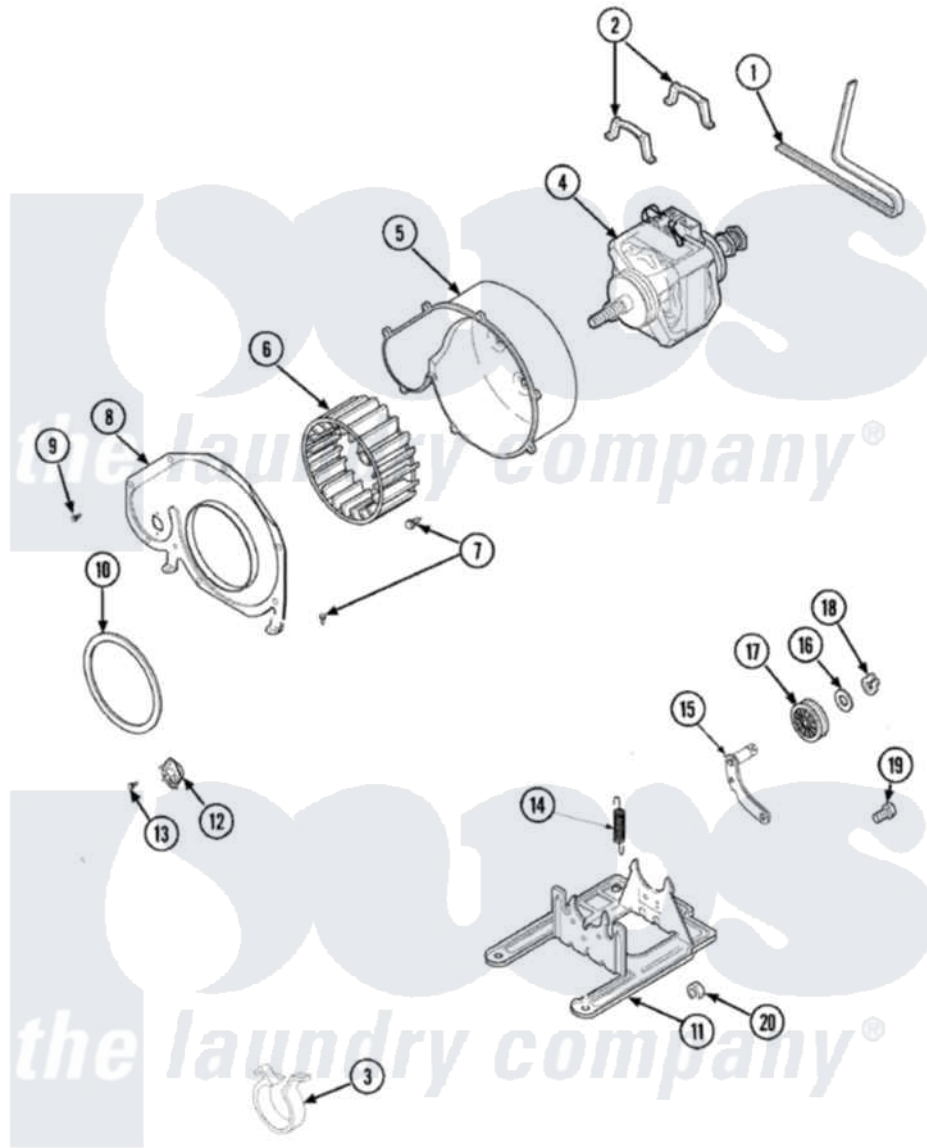

Maytag SDE5701AYW 05 - MOTOR, FAN & BELT

Maytag [Residential Maytag SDE5701AYW Dryer Parts](#) Parts Diagram 05 - MOTOR, FAN & BELT
 Click on the part number to view part

Item	Original Part Number	Replaced By	Status	Part Description
1	4011201			Belt, Cylinder
2	Y58047	660658		Clamp, Motor Mounting 343481 685441
3	504034			Clip, Wire
4	2200376			Motor
5	56020			Housing, Blower
6	56000	510139P		Assembly Blower Fan Package
7	503661	27001200		Screw
8	500078	511969P		Kit Blower Housing And Cover
9	31260			Screw, No.8 X 3/8 Ind H
10	40090001	37001119		Seal, Blower Housing
11	503613			Mount, Motor
12	306911			Thermostat, Multi-Temp
13	31260			Screw, No.8 X 3/8 Ind H
14	56076			Spring, Idler
15	40113501	37001144		Assembly- Idler

16	52549	Washer, 501 ID X3/4 Odx
17	Y54414	Assembly, Wheel And Bearing
18	23748	Ring, Retaining
19	500824	Screw, 1/4-20 Unc Hex
20	52566	27001225 Nut, Jam Mid Lock 1/4-20