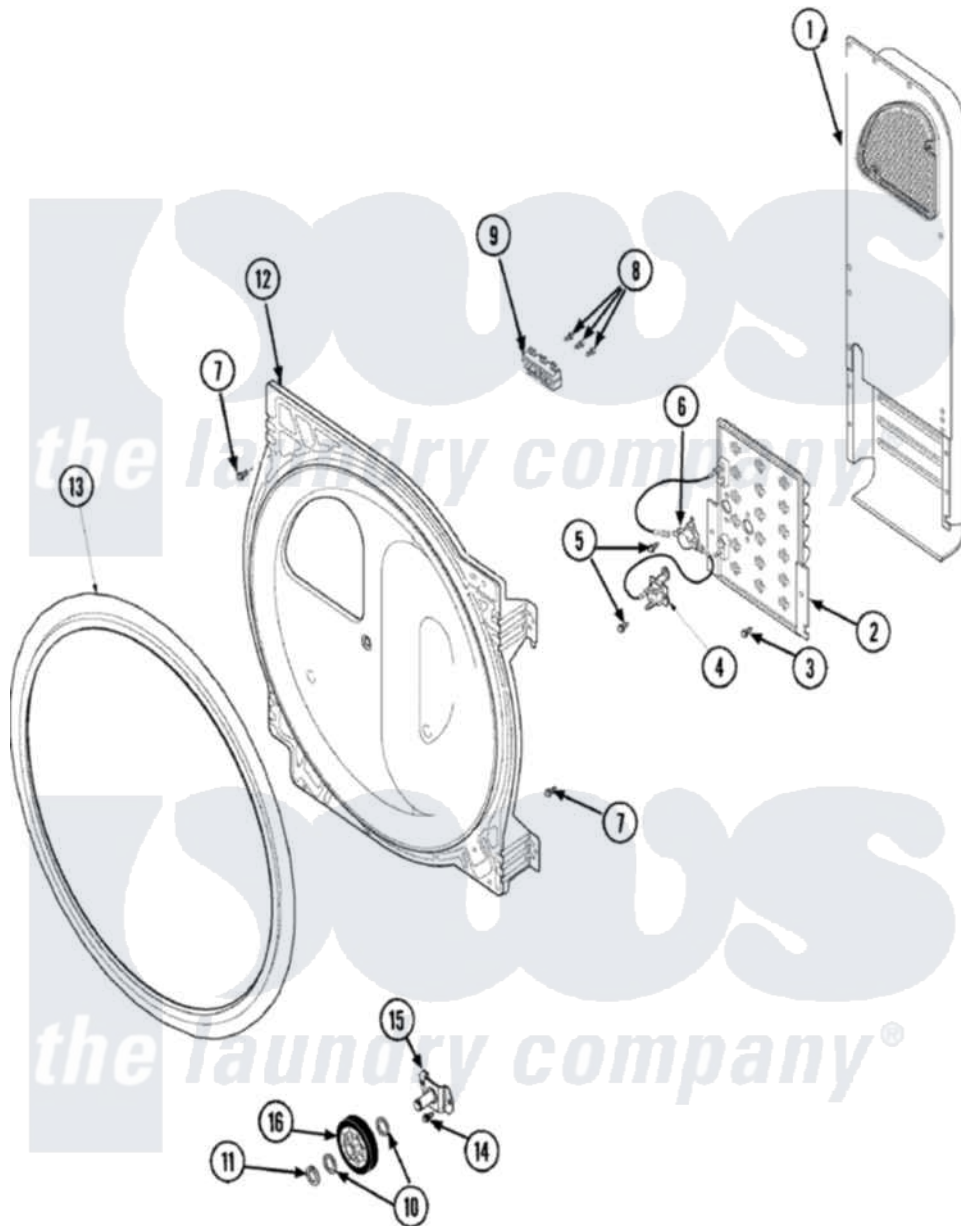

# Maytag SDE5701AYW 06 - REAR BLKHD, AIR DUCT, ROLLER&HTR (ELE)

Maytag Residential Maytag SDE5701AYW Dryer Parts Parts Diagram 06 - REAR BLKHD, AIR DUCT, ROLLER&HTR (ELE)

[Click on the part number to view part](#)

Item	Original Part Number	Replaced By	Status	Part Description
1	<a href="#">503605</a>			Assembly, Heater Duct
2	<a href="#">Y503978</a>			Assembly, Heater Kit
3	<a href="#">503688</a>			Screw, 10B-16 X .34 I
4	<a href="#">40113801</a>			Fuse, Thermal
5	23222	<a href="#">3177991</a>		Screw
6	Y62641	<a href="#">W10116735</a>		Thermistor-Fix
7	<a href="#">20530</a>			Screw, 10-24 x 3/8 Hex
8	Y61199	<a href="#">3400094</a>		Screw, 10-32 X 3/8
9	<a href="#">61923</a>			Block, Terminal
10	<a href="#">52549</a>			Washer, 501 ID X3/4 Odx
11	<a href="#">23748</a>			Ring, Retaining
12	<a href="#">502614WP</a>			Bulkhead, Rear
13	501801	<a href="#">37001132</a>		Seal, Cylinder
14	<a href="#">503688</a>			Screw, 10B-16 X .34 I
15	<a href="#">40113601</a>			Assembly, Roller Brkt
16	<a href="#">37001042</a>			Assembly, Cylinder Roller