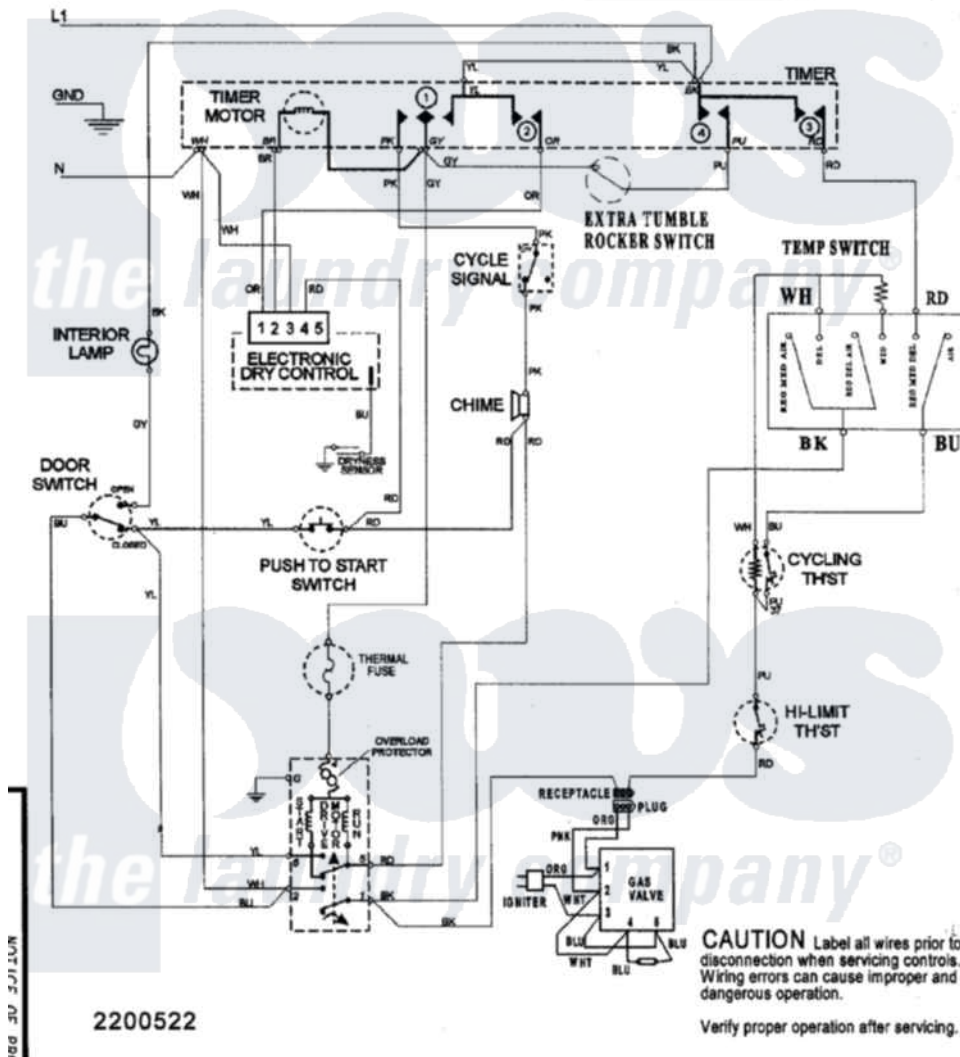

Maytag SDE5701AYW 08 - WIRING INFORMATION

CIRCUIT	FUNCTION	90	126	160	240	300
1	GY-PK OPENE	[Wiring Diagram]				
2	GY-YL DRIVE MOTOR	[Wiring Diagram]				
3	WV-RO ELECTRONIC CONTROL	[Wiring Diagram]				
4	WV-RO HEATER	[Wiring Diagram]				
4	BK-PU PRESS CARE	[Wiring Diagram]				

Maytag Residential Maytag SDE5701AYW Dryer Parts Parts Diagram 08 - WIRING INFORMATION
 Click on the part number to view part

Item	Original Part Number	Replaced By	Status	Part Description
NI	15003155		Not Available	WIRING INFORMATION