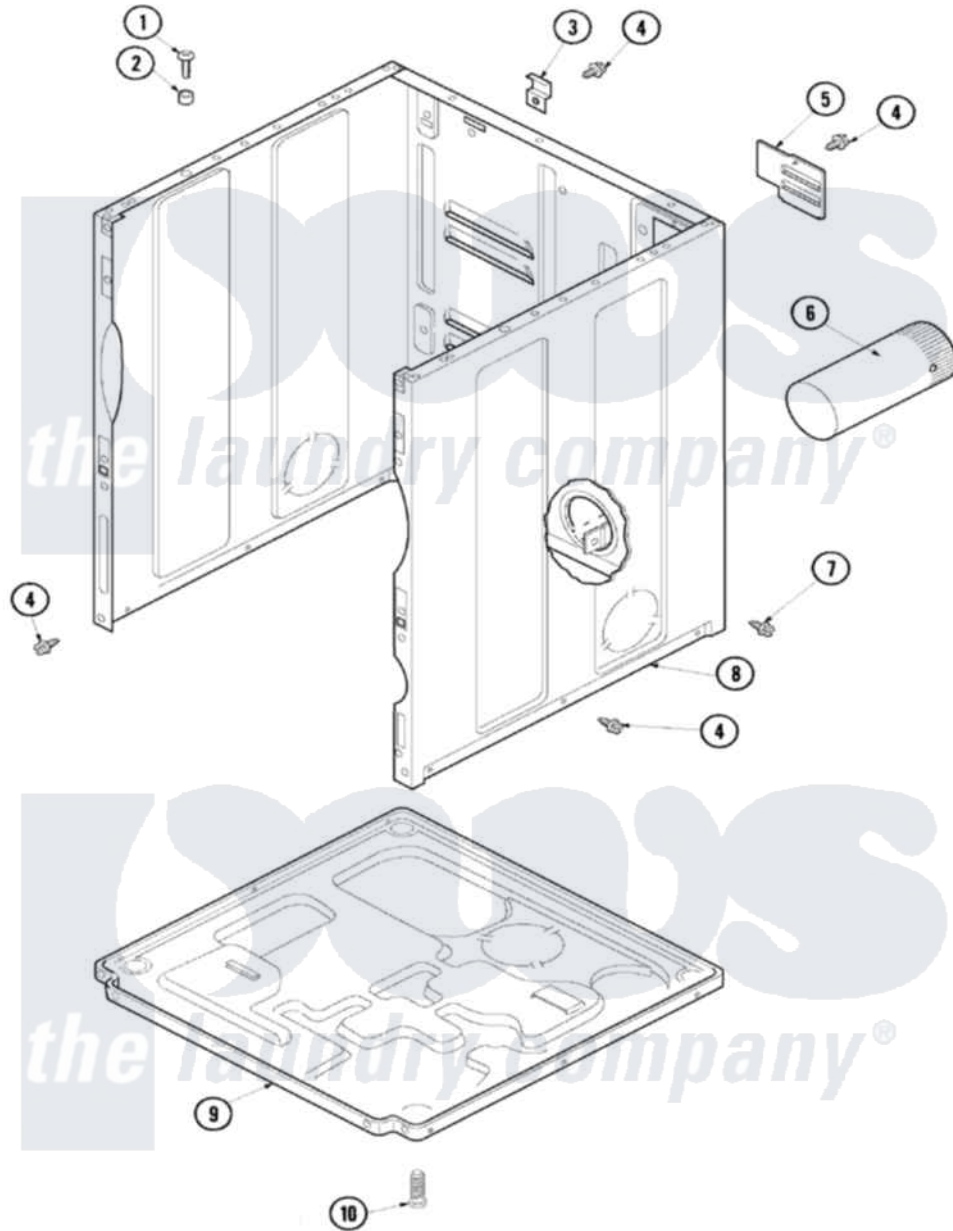

# Maytag SDE5701AZW 01 - CABINET & BASE

Maytag Residential Maytag SDE5701AZW Dryer Parts Parts Diagram 01 - CABINET & BASE  
 Click on the part number to view part

Item	Original Part Number	Replaced By	Status	Part Description
1	32671	<a href="#">Y014874</a>		Screw, Idler Arm And Sleeve
2	<a href="#">505187</a>			Locator, Panel
3	<a href="#">500003</a>			Hinge, Top
4	503661	<a href="#">27001200</a>		Screw
5	500114	<a href="#">510903</a>		Plate Access Panel
6	<a href="#">505518</a>			Duct, Exhaust
7	<a href="#">503688</a>			Screw, 10B-16 X .34 I
8	40076402WP	<a href="#">37001284</a>		Cabinet As Pack
9	<a href="#">500070</a>			Base, Dryer
10	<a href="#">Y500101</a>			Leg, Leveling
11	40097501	<a href="#">33002916</a>		Power Cord, Canadian 240V