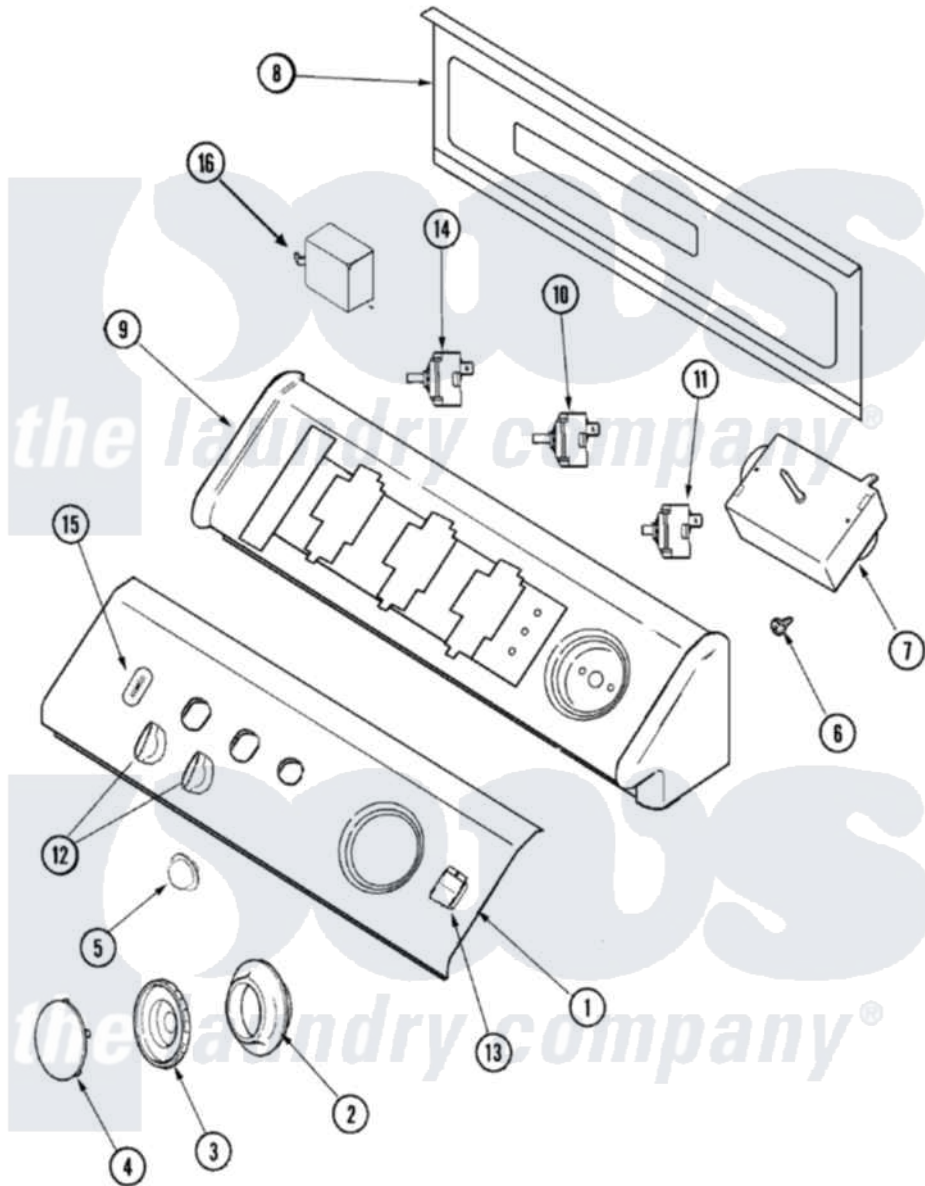

Maytag SDE5701AZW 02 - CONTROL PANEL

Maytag [Residential Maytag SDE5701AZW Dryer Parts](#) Parts Diagram 02 - CONTROL PANEL
 Click on the part number to view part

Item	Original Part Number	Replaced By	Status	Part Description
1	37001038			Graphic Control Panel, Facia WH
"	Y22002339	8534058		Screw
2	37001043	22003951		Dial Skirt
3	22003915			Timer Knob
4	22001664			Timer Knob Insert/Cap
5	33001619	37001071		Button, Push-To-Start
6	33001690	90767		Screw, 8A X 3/8 HeX Washer Head Tapping
7	33002676			Timer, Electronic Dry
8	216423	3370225		Screw
"	22002529		Not Available	CONSOLE BACK PANEL
9	33002286		Not Available	CONSOLE (WHT)
10	22001794			Switch, Rotary
11	33001861	33001618		Switch- PU
12	22003913	22001663		Knob, Selector Switch
13	33002417			2 Pos. Rocker Switch Note:

13	33002417	Switch, Rocker
14	33001640	Switch, Temperature
15	33002389	Dryness Display Control Note: Display, Dryness
16	33001623	Buzzer, Non-Adjustable
"	501086	90767 Screw, 8A X 3/8 HeX Washer Head Tapping