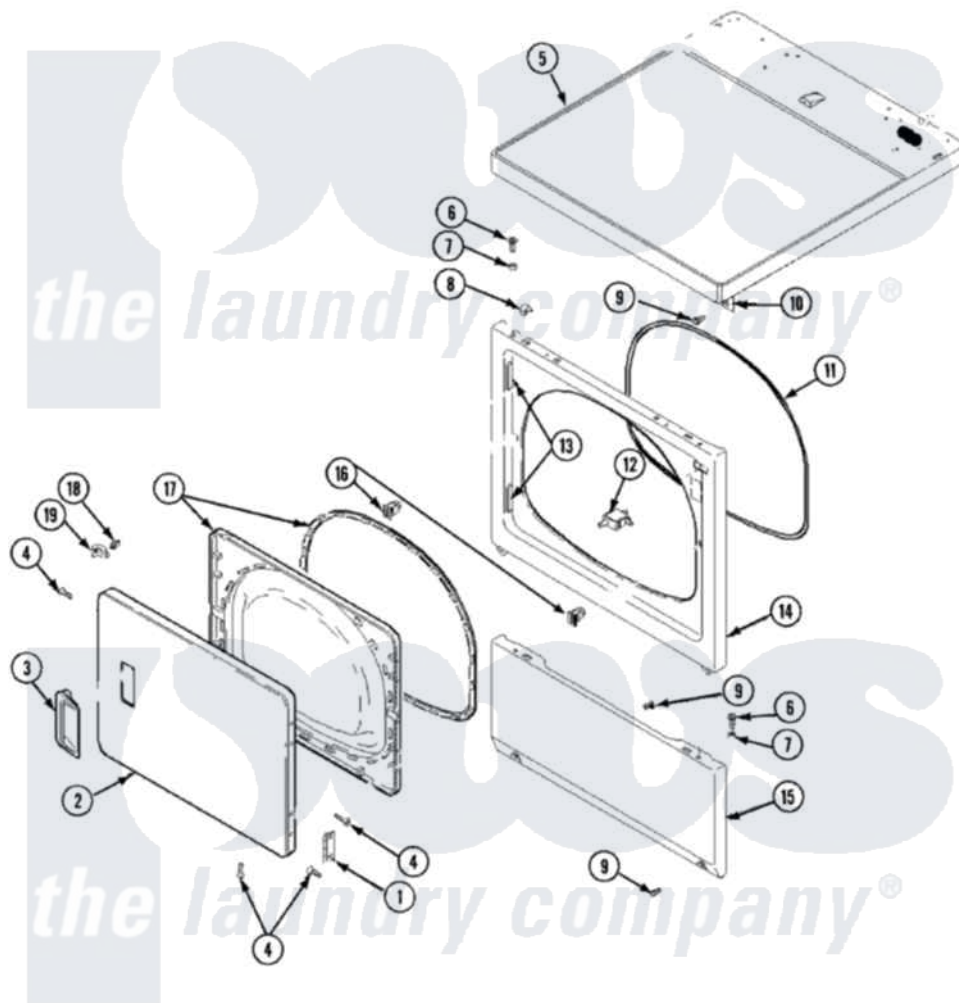

Maytag SDE5701AZW 03 - DOOR & FRONT, ACCESS & TOP PANEL

Maytag Residential Maytag SDE5701AZW Dryer Parts Parts Diagram 03 - DOOR & FRONT, ACCESS & TOP PANEL
 Click on the part number to view part

Item	Original Part Number	Replaced By	Status	Part Description
1	Y503676			Hinge, Door And Top
2	37001029			Door, Dryer
3	33001241			Handle, Door
4	37001030			Screw, No.8ab-16 x 3/4 Fh
5	Y56128			Pad, Bumper
"	37001027			Panel, Top
6	32671	Y014874		Screw, Idler Arm And Sleeve
7	505187			Locator, Panel
8	56080	22001650		Fastener, Spring
9	503661	27001200		Screw
10	40130801			Bracket, Top Mount
11	504005	511056		Seal Front Panel
12	Y504570	W10169313		Switch-Dor
13	503126			Plug, Hinge Hole
14	503656WP			Panel, Front
15	40045301WP			Panel, Access

16	54660	LA-1003	Door Catch Kit
17	37001028		Seal And Liner, Assembly
18	500039	510181	Strike Doormetal
19	40116201		Bracket, Door Strike