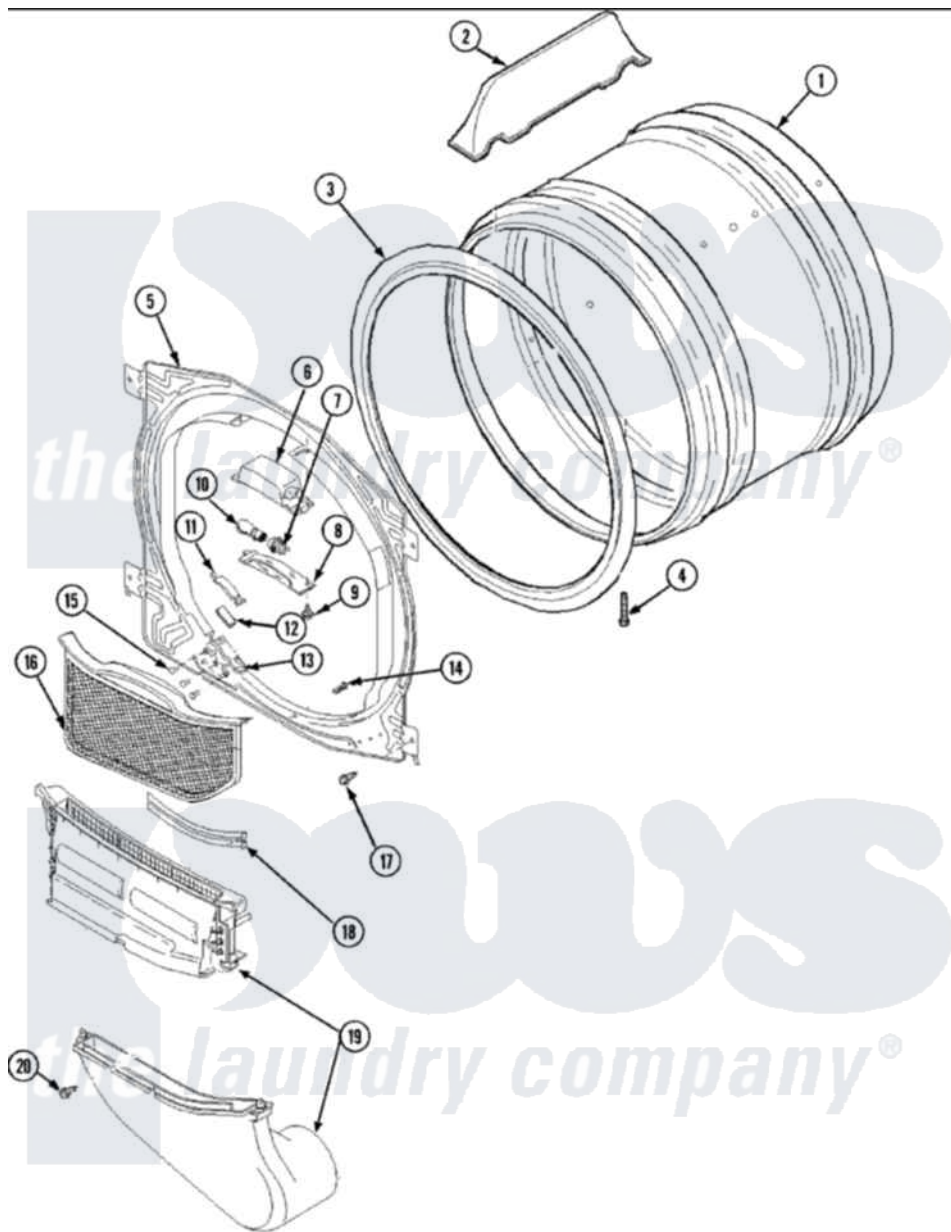

Maytag SDE5701AZW 04 - FRONT BULKHEAD, AIR DUCT & DRUM

Maytag Residential Maytag SDE5701AZW Dryer Parts Parts Diagram 04 - FRONT BULKHEAD, AIR DUCT & DRUM
 Click on the part number to view part

| Item | Original Part Number | Replaced By | Status | Part Description |
|------|--------------------------|--------------------------|--------|---------------------------|
| 1 | 504467WP | | | Cylinder Assembly |
| 2 | 503703 | 12002559 | | Baffle Kit |
| 3 | 501801 | 37001132 | | Seal, Cylinder |
| 4 | Y62588 | | | Screw, 10BT-12 X 1 Tap |
| 5 | 503709WP | 503616WP | | Assembly, Frt Bulkhead |
| 6 | 503622 | Y504452 | | Light Assembly |
| 7 | Y504452 | | | Light Assembly |
| 8 | 40094301 | | | Lens, Light |
| 9 | 500227 | 505295 | | Screw, No.8ab-16 x 3/4 PH |
| 10 | Y60954 | 67001316 | | Bulb, Light |
| 11 | 40116501 | 37001298 | | Glide- Dry |
| 12 | 500092 | 510189 | | Pad Felt |
| 13 | 37001036 | | | Bracket, Cylinder Glide |
| 14 | 500226 | | | Screw, 8b-16 x 5/8 Tap |
| 15 | 37001031 | 3370225 | | Screw |
| 16 | 40124401 | 37001142 | | Filter, Lint |

17

[503688](#)

Screw, 10B-16 X .34 I

18

[503625](#)

Sensor, Moisture

19

40124501

[37001141](#)

Air Duct Assembly

20

[501285](#)

Screw, No.12 X 9/16-Pla