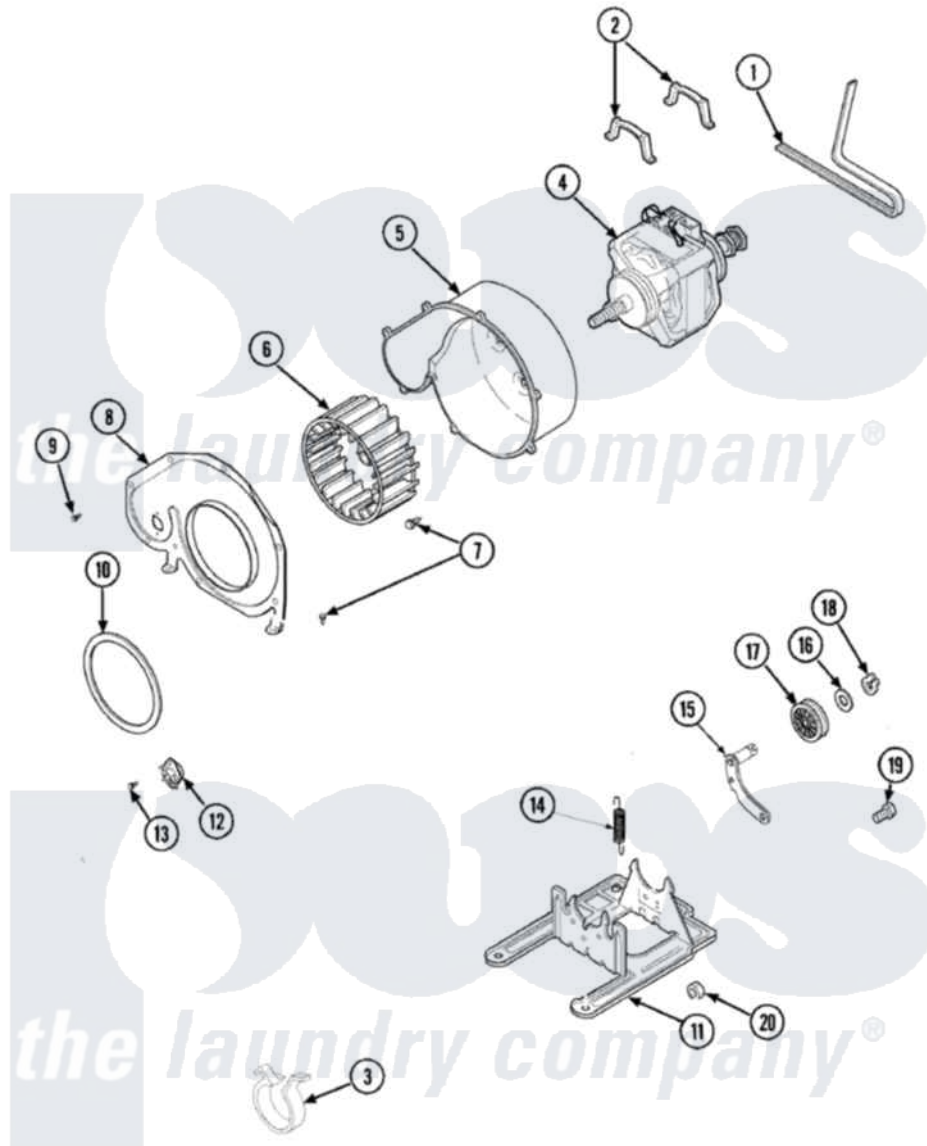

# Maytag SDE5701AZW 05 - MOTOR, FAN & BELT

Maytag [Residential Maytag SDE5701AZW Dryer Parts](#) Parts Diagram 05 - MOTOR, FAN & BELT  
 Click on the part number to view part

Item	Original Part Number	Replaced By	Status	Part Description
1	<a href="#">4011201</a>			Belt, Cylinder
2	Y58047	<a href="#">660658</a>		Clamp, Motor Mounting 343481 685441
3	<a href="#">504034</a>			Clip, Wire
4	<a href="#">2200376</a>			Motor
5	<a href="#">56020</a>			Housing, Blower
6	56000	<a href="#">510139P</a>		Assembly Blower Fan Package
7	503661	<a href="#">27001200</a>		Screw
8	500078	<a href="#">511969P</a>		Kit Blower Housing And Cover
9	<a href="#">31260</a>			Screw, No.8 X 3/8 Ind H
10	40090001	<a href="#">37001119</a>		Seal, Blower Housing
11	<a href="#">503613</a>			Mount, Motor
12	<a href="#">306911</a>			Thermostat, Multi-Temp
13	<a href="#">31260</a>			Screw, No.8 X 3/8 Ind H
14	<a href="#">56076</a>			Spring, Idler
15	40113501	<a href="#">37001144</a>		Assembly- Idler

16	<a href="#">52549</a>	Washer, 501 ID X3/4 Odx
17	<a href="#">Y54414</a>	Assembly, Wheel And Bearing
18	<a href="#">23748</a>	Ring, Retaining
19	<a href="#">500824</a>	Screw, 1/4-20 Unc Hex
20	52566	<a href="#">27001225</a> Nut, Jam Mid Lock 1/4-20