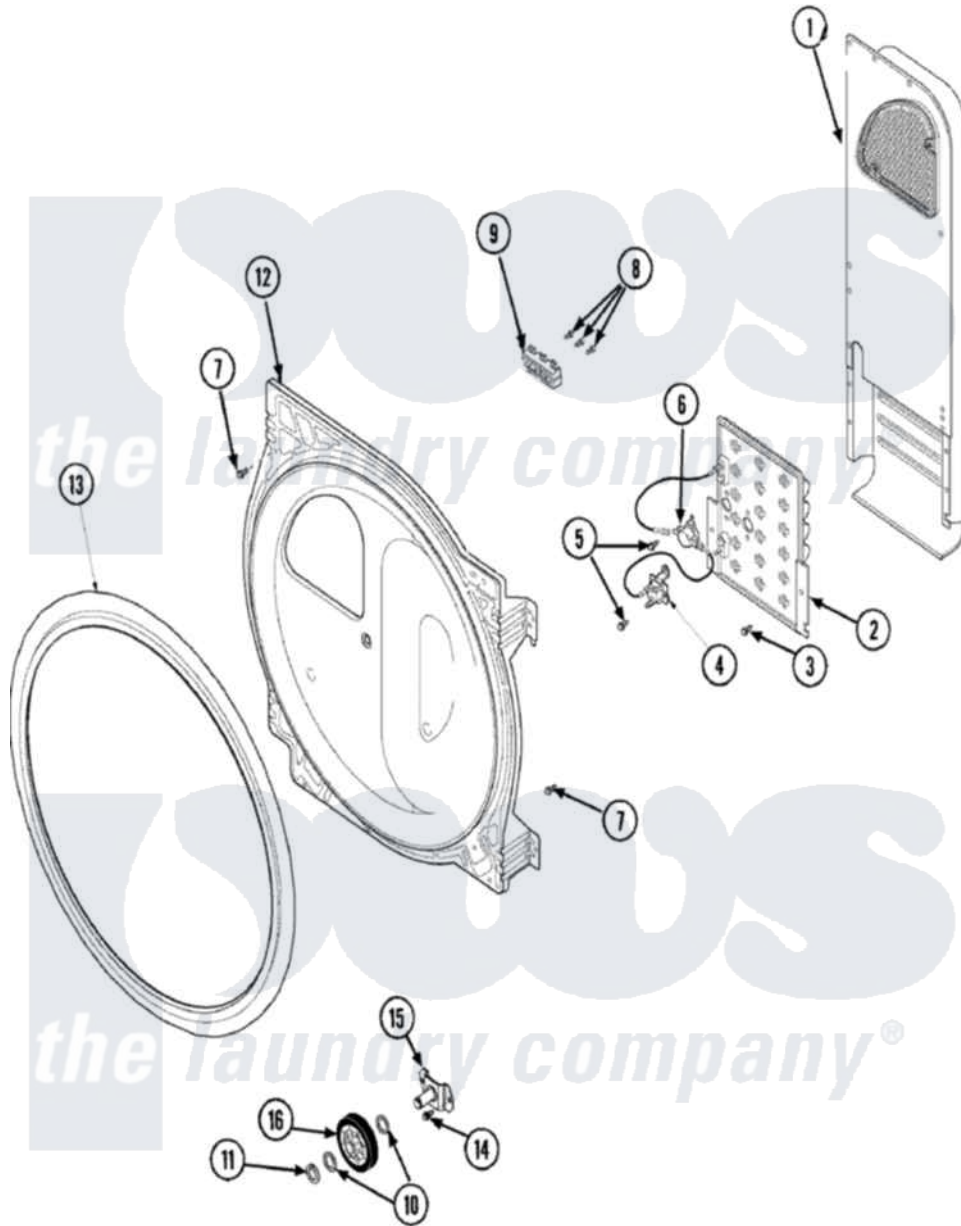

Maytag SDE5701AZW 06 - REAR BLKHD, AIR DUCT, ROLLER&HTR (ELE)

Maytag Residential Maytag SDE5701AZW Dryer Parts Parts Diagram 06 - REAR BLKHD, AIR DUCT, ROLLER&HTR (ELE)

[Click on the part number to view part](#)

Item	Original Part Number	Replaced By	Status	Part Description
1	503605			Assembly, Heater Duct
2	Y503978			Assembly, Heater Kit
3	503688			Screw, 10B-16 X .34 I
4	40113801			Fuse, Thermal
5	23222	3177991		Screw
6	Y62641	W10116735		Thermistor-Fix
7	20530			Screw, 10-24 x 3/8 Hex
8	Y61199	3400094		Screw, 10-32 X 3/8
9	61923			Block, Terminal
10	52549			Washer, 501 ID X3/4 Odx
11	23748			Ring, Retaining
12	502614WP			Bulkhead, Rear
13	501801	37001132		Seal, Cylinder
14	503688			Screw, 10B-16 X .34 I
15	40113601			Assembly, Roller Brkt
16	37001042			Assembly, Cylinder Roller