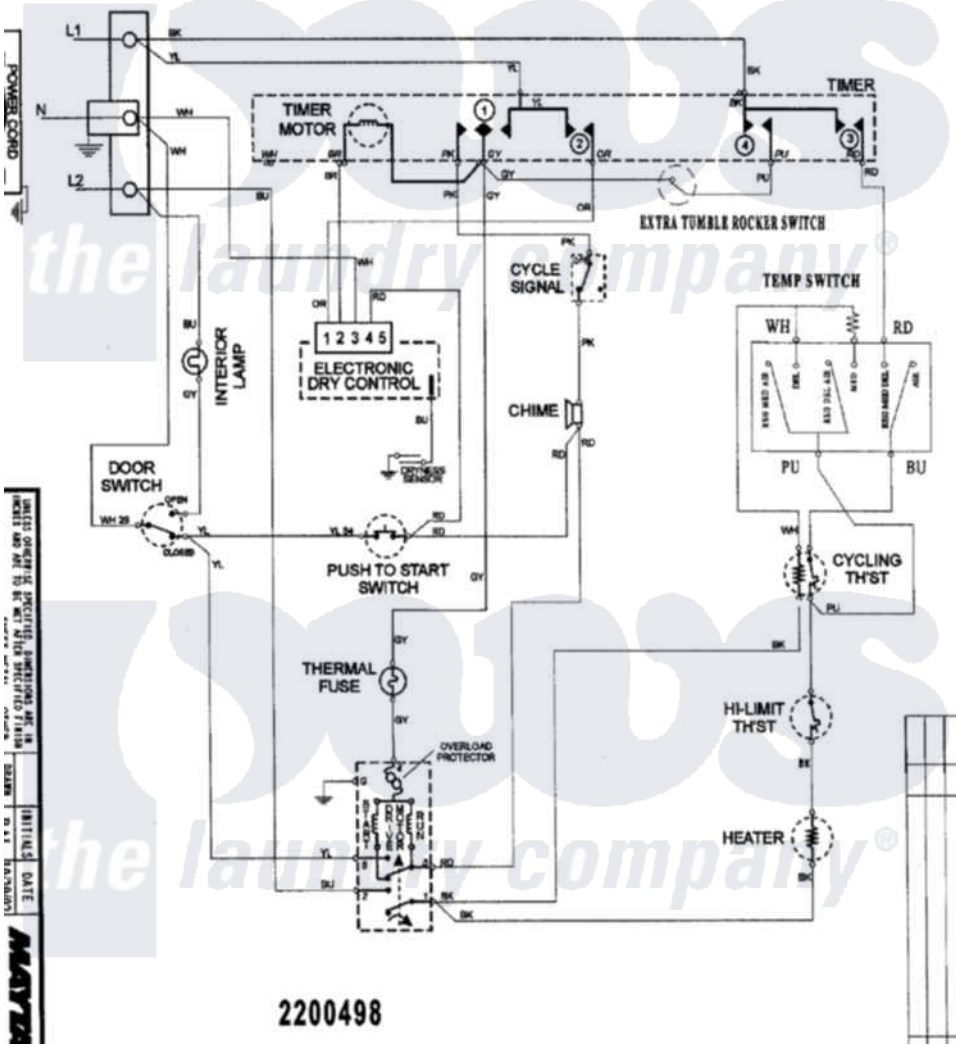

Maytag SDE5701AZW 08 - WIRING INFORMATION

1 BOND OFFSET WHITE
2 X 11

CIRCUIT	FUNCTION	80	100	120	300	500
1	GY-PK CHIME GY-YL DRIVE MOTOR	[Wiring Diagram]				
2	YL-OR ELECTRONIC CONTROL	[Wiring Diagram]				
3	BK-RO HEATER	[Wiring Diagram]				
4	BK-PU PRESSE CARE	[Wiring Diagram]				

RES. FABRICS TIME DRY PERMANENT PRESSE PRESSE CARE

Maytag Residential Maytag SDE5701AZW Dryer Parts Parts Diagram 08 - WIRING INFORMATION
[Click on the part number to view part](#)

Item	Original Part Number	Replaced By	Status	Part Description
NI	15003182		Not Available	WIRING INFORMATION