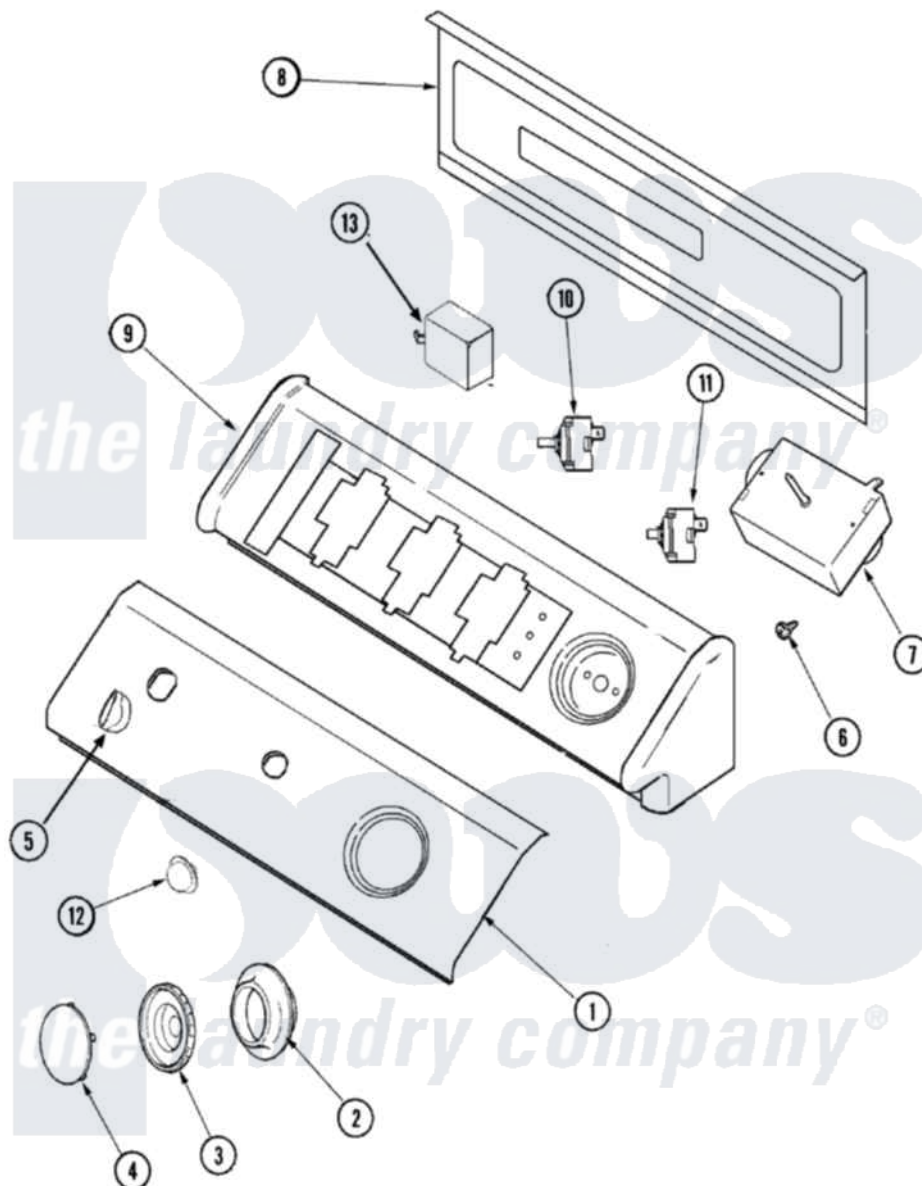

# Maytag SDG2606AWW 02 - CONTROL PANEL

Maytag [Residential Maytag SDG2606AWW Dryer Parts](#) Parts Diagram 02 - CONTROL PANEL  
 Click on the part number to view part

Item	Original Part Number	Replaced By	Status	Part Description
1	<a href="#">37001099</a>			Facia
2	<a href="#">37001067</a>			Dial, Timer
3	<a href="#">37001068</a>			Knob, Timer
4	27001112	<a href="#">27001087</a>		Knob, Cap
5	27001115	<a href="#">27001126</a>		Knob, Selector
6	37001031	<a href="#">3370225</a>		Screw
7	<a href="#">33001632</a>			Timer
8	<a href="#">37001072</a>			Panel, Back
9	27001110		Not Available	CONSOLE (WHT)
10	<a href="#">33001642</a>			Switch, Temperature
11	37001090	<a href="#">33001618</a>		Switch- PU
12	<a href="#">37001091</a>			Button, Push-To-Start
13	<a href="#">33001623</a>			Buzzer, Non-Adjustable
"	501086	<a href="#">90767</a>		Screw, 8A X 3/8 HeX Washer Head Tapping