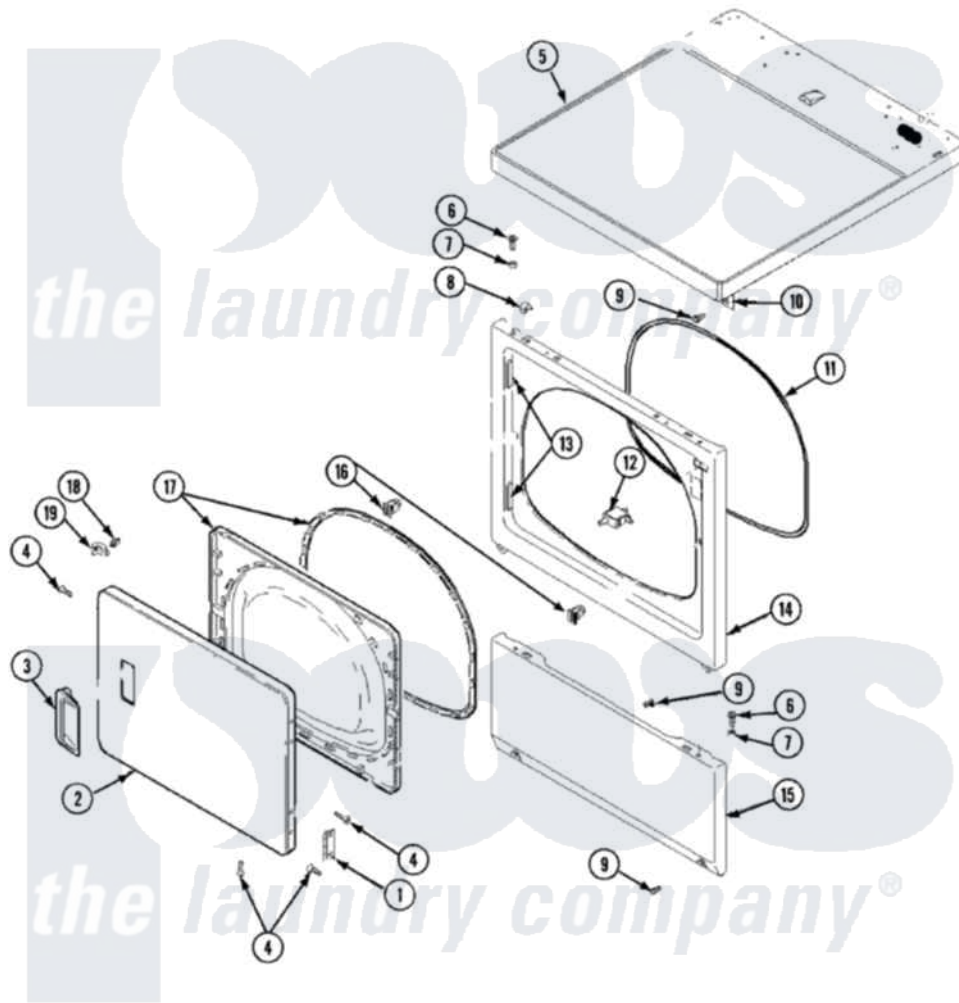

Maytag SDG2606AWW 03 - DOOR, FRONT, ACCESS & TOP PANELS

Maytag [Residential Maytag SDG2606AWW Dryer Parts](#) Parts Diagram 03 - DOOR, FRONT, ACCESS & TOP PANELS

[Click on the part number to view part](#)

Item	Original Part Number	Replaced By	Status	Part Description
1	Y503676			Hinge, Door And Top
2	37001029			Door, Dryer
3	33001241			Handle, Door
4	37001030			Screw, No.8ab-16 x 3/4 Fh
5	Y56128			Pad, Bumper
"	37001027			Panel, Top
6	32671	Y014874		Screw, Idler Arm And Sleeve
7	505187			Locator, Panel
8	56080	22001650		Fastener, Spring
9	503661	27001200		Screw
10	40130801			Bracket, Top Mount
11	504005	511056		Seal Front Panel
12	Y504570	W10169313		Switch-Dor
13	503126			Plug, Hinge Hole
14	503656WP			Panel, Front
15	40045301WP			Panel, Access