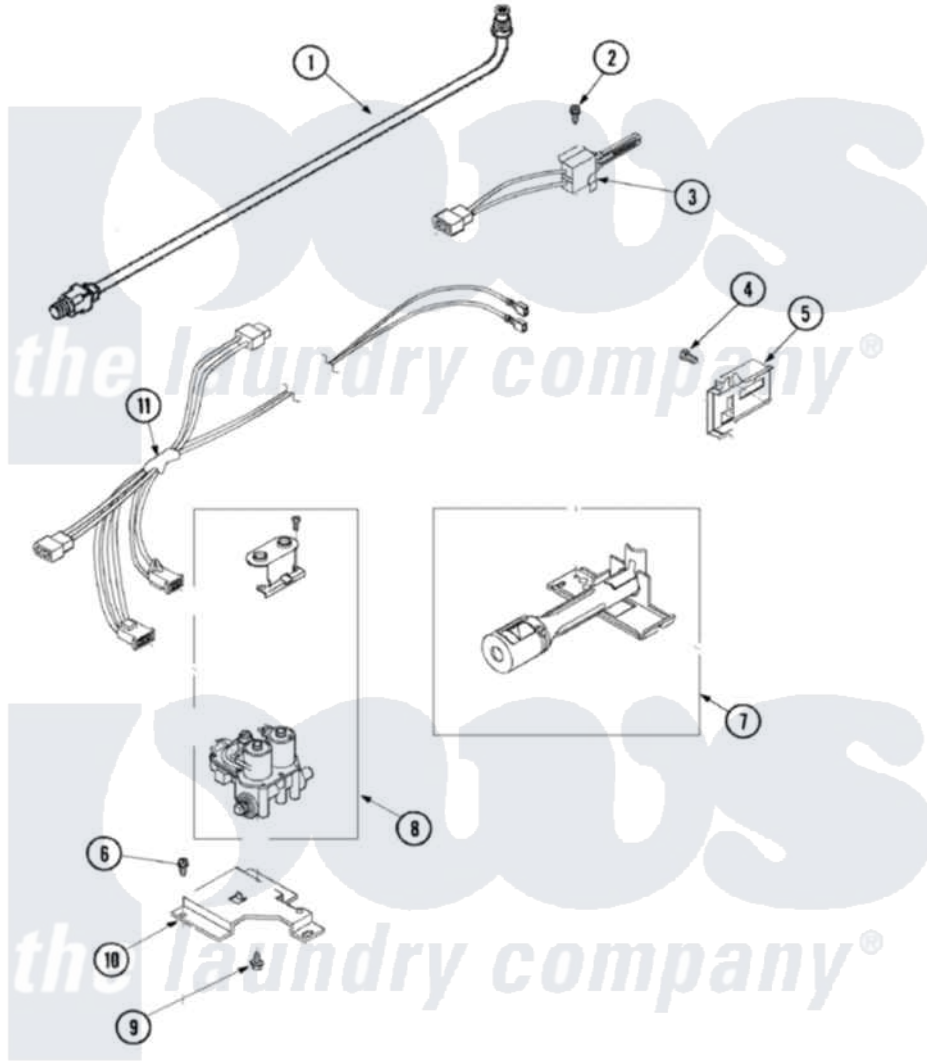

Maytag SDG2606AWW 05 - GAS VALVE & IGNITER

Maytag [Residential Maytag SDG2606AWW Dryer Parts](#) Parts Diagram 05 - GAS VALVE & IGNITER
 Click on the part number to view part

Item	Original Part Number	Replaced By	Status	Part Description
1	37001001	37001127		Valve And Pipe Assembly
2	51782		Not Available	SCREW, 6B-20X5/16
3	40069801P	37001308		Ignitor
4	23222	3177991		Screw
5	Y56231	338906		Radiant, Sensor
6	503688			Screw, 10B-16 X .34 I
7	Y56234	37001304		Burner Ign
8	37001002			Assembly, Gas Valve
"	12001349	279834		Coil-Valve
9	56124	3370225		Screw
10	500821			Bracket, Mounting-Gas
11	37001007			Harness, Wire
12	650P3			Kit, Gas Burner Conversion
"	649P3	LPK1		LP Gas Con