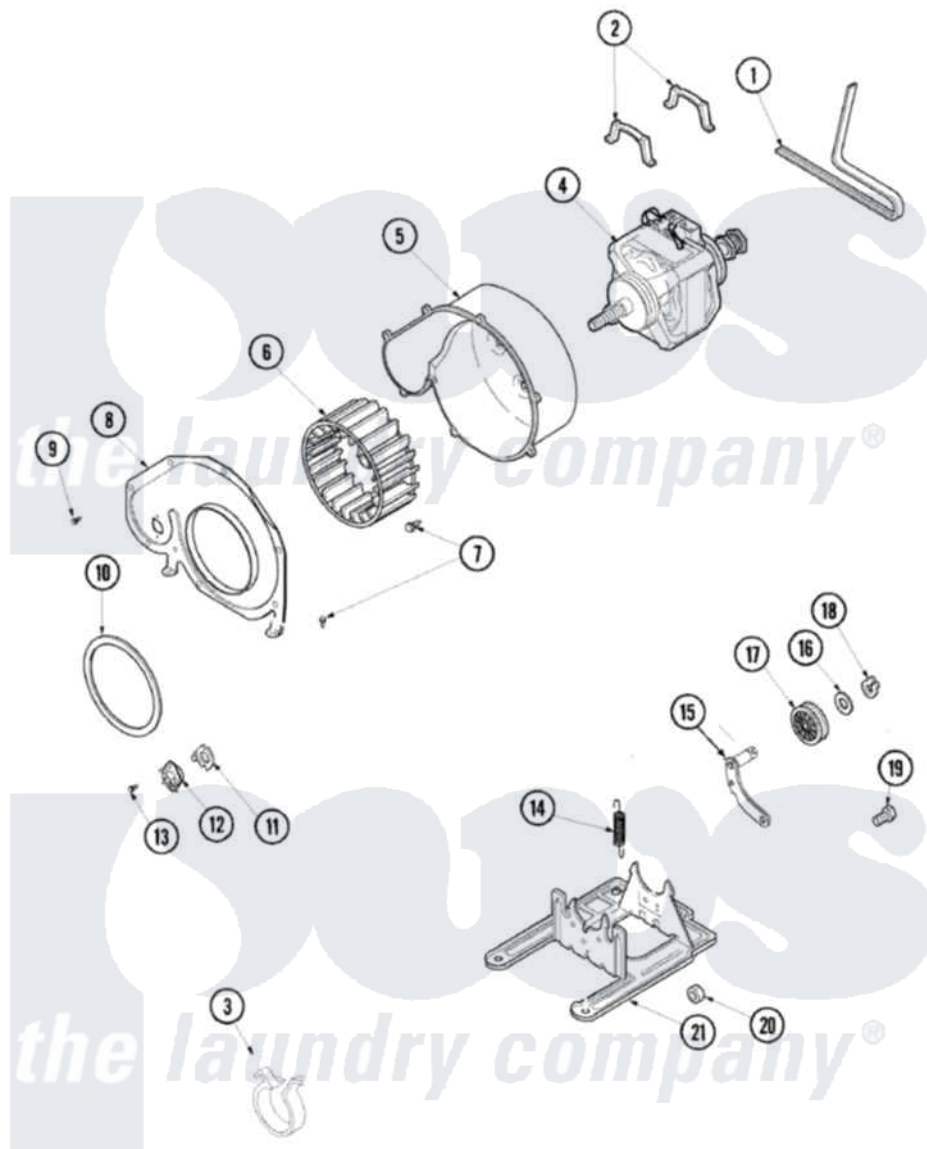

Maytag SDG2606AWW 07 - MOTOR & FAN

Maytag [Residential Maytag SDG2606AWW Dryer Parts](#) Parts Diagram 07 - MOTOR & FAN
 Click on the part number to view part

Item	Original Part Number	Replaced By	Status	Part Description
1	40111201			Belt, Cylinder
2	Y58047	660658		Clamp, Motor Mounting 343481 685441
3	504034			Clip, Wire
4	2200376			Motor
5	56020			Housing, Blower
6	56000	510139P		Assembly Blower Fan Package
7	503661	27001200		Screw
8	500078	511969P		Kit Blower Housing And Cover
9	31260			Screw, No.8 X 3/8 Ind H
10	40090001	37001119		Seal, Blower Housing
11	61623			Thermostat, Heater-BR
12	503979			Thermostat
"	37001136			Thermostat, Cycling 146F
13	31260			Screw, No.8 X 3/8 Ind H
14	56076			Spring, Idler

15	40113501	37001144	Assembly- Idler
16	52549		Washer, 501 ID X3/4 Odx
17	Y54414		Assembly, Wheel And Bearing
18	23748		Ring, Retaining
19	500824		Screw, 1/4-20 Unc Hex
20	52566	27001225	Nut, Jam Mid Lock 1/4-20
21	503613		Mount, Motor