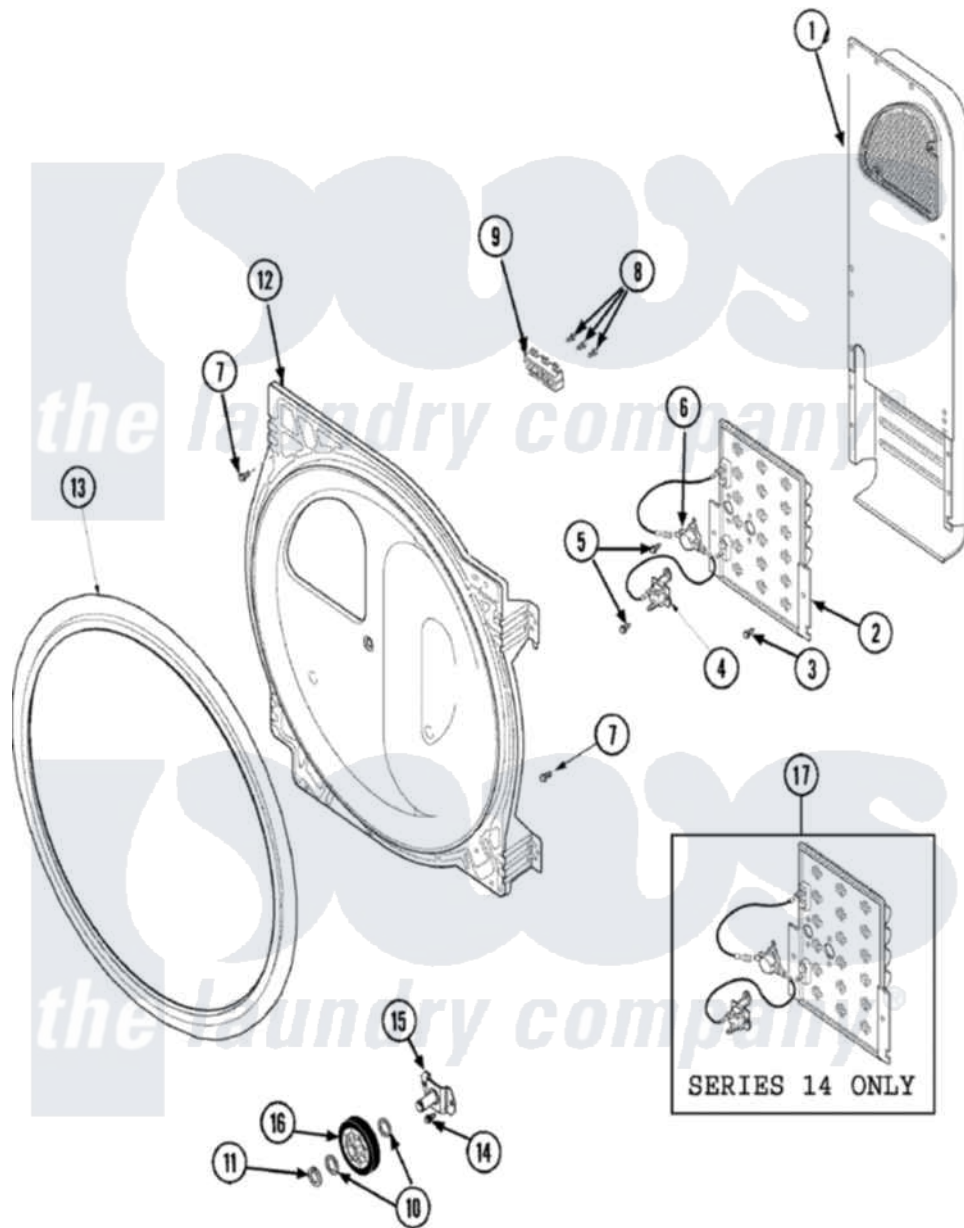

Maytag SDG2606AWW 08 - REAR BLKHD, AIR DUCT, ROLLER&HTR (ELE)

Maytag Residential Maytag SDG2606AWW Dryer Parts Parts Diagram 08 - REAR BLKHD, AIR DUCT, ROLLER&HTR (ELE)

Click on the part number to view part

Item	Original Part Number	Replaced By	Status	Part Description
2	Y503978			Assembly, Heater Kit
"	Y503978			Assembly, Heater Kit
3	503688			Screw, 10B-16 X .34 I
4	40113801			Fuse, Thermal
"	40113801			Fuse, Thermal
5	23222	3177991		Screw
6	Y62641	W10116735		Thermistor-Fix
"	Y62641	W10116735		Thermistor-Fix
7	20530			Screw, 10-24 x 3/8 Hex
8	Y61199	3400094		Screw, 10-32 X 3/8
9	61923			Block, Terminal
10	52549			Washer, 501 ID X3/4 Odx
11	23748			Ring, Retaining
12	502614WP			Bulkhead, Rear
13	501801	37001132		Seal, Cylinder

14

[503688](#)

Screw, 10B-16 X .34 I

15

[40113601](#)

Assembly, Roller Brkt

16

[37001042](#)

Assembly, Cylinder Roller