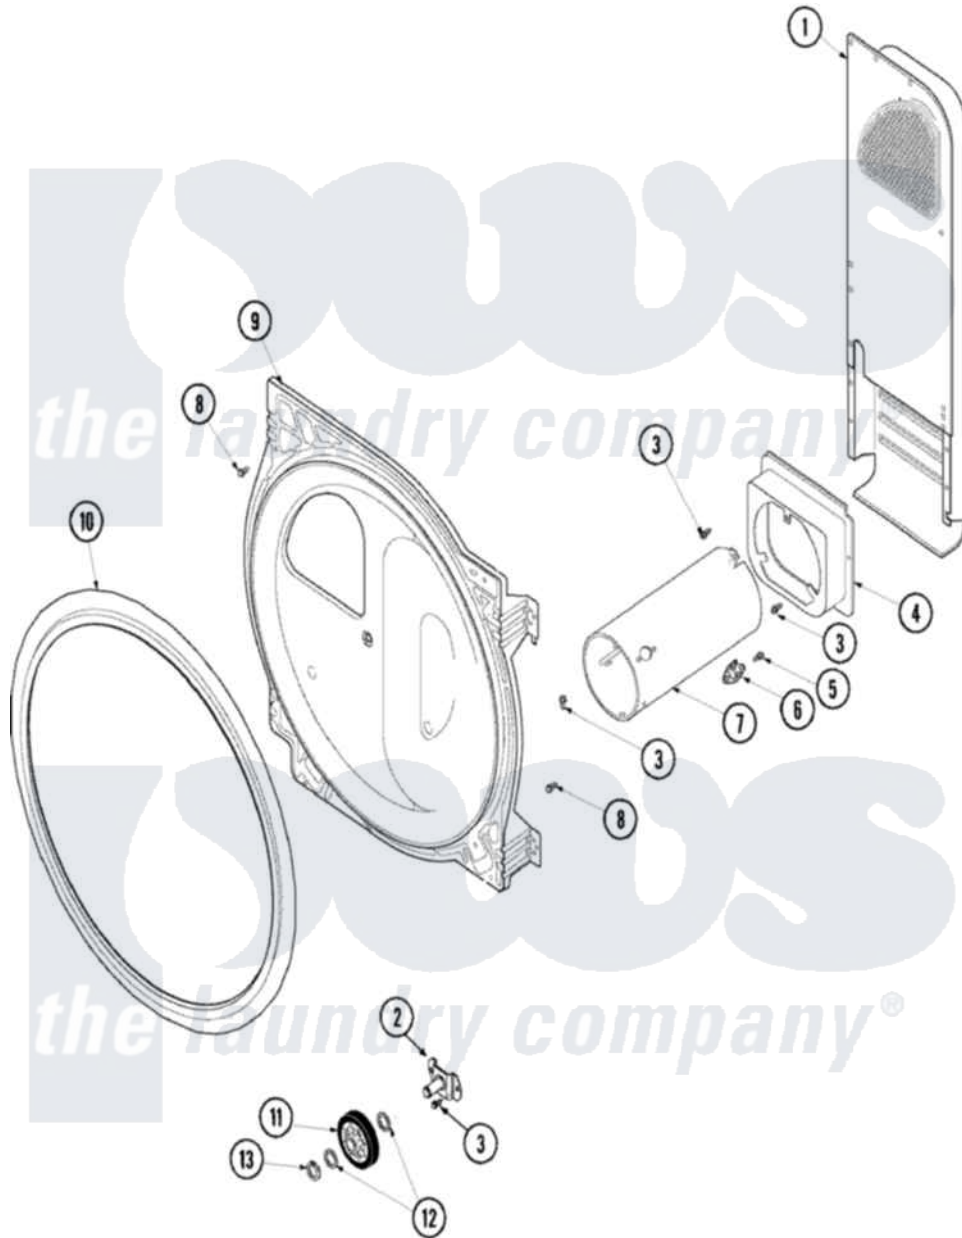

**Maytag SDG2606AWW 09 - REAR BULKHEAD, ROLLER & AIR DUCT (GAS)**

Maytag Residential Maytag SDG2606AWW Dryer Parts Parts Diagram 09 - REAR BULKHEAD, ROLLER & AIR DUCT (GAS)

Click on the part number to view part

Item	Original Part Number	Replaced By	Status	Part Description
1	<a href="#">503605</a>			Assembly, Heater Duct
2	<a href="#">40113601</a>			Assembly, Roller Brkt
3	<a href="#">503688</a>			Screw, 10B-16 X .34 I
4	500122	<a href="#">510101</a>		Shroud Heat Duct
5	51782		Not Available	SCREW, 6B-20X5/16
6	<a href="#">40113801</a>			Fuse, Thermal
"	<a href="#">Y61886</a>			Thermostat, Limit-Blk
7	37001041	<a href="#">37001303</a>		Duct- Comb
8	503661	<a href="#">27001200</a>		Screw
9	<a href="#">502614WP</a>			Bulkhead, Rear
10	501801	<a href="#">37001132</a>		Seal, Cylinder
11	<a href="#">37001042</a>			Assembly, Cylinder Roller
12	<a href="#">52549</a>			Washer, 501 ID X3/4 Odx
13	<a href="#">23748</a>			Ring, Retaining