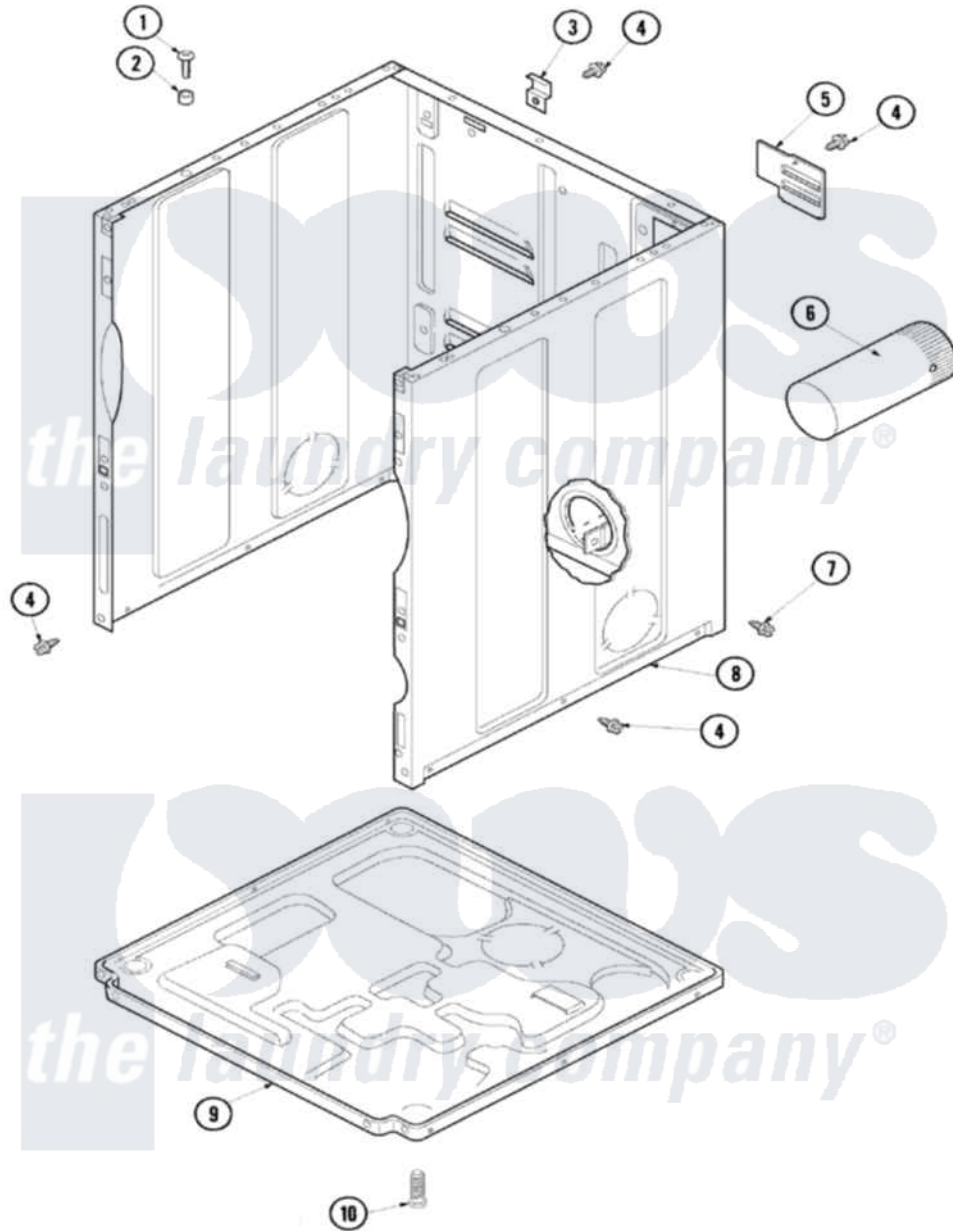

Maytag SDG305DAWW 01 - CABINET & BASE

Maytag Residential Maytag SDG305DAWW Dryer Parts Parts Diagram 01 - CABINET & BASE
 Click on the part number to view part

Item	Original Part Number	Replaced By	Status	Part Description
1	32671	Y014874		Screw, Idler Arm And Sleeve
2	505187			Locator, Panel
3	500003			Hinge, Top
4	503661	27001200		Screw
5	500114	510903		Plate Access Panel
6	505518			Duct, Exhaust
7	503688			Screw, 10B-16 X .34 I
8	40076402WP	37001284		Cabinet As Pack
9	500070			Base, Dryer
10	Y500101			Leg, Leveling
11	33002494	33002778		Power Cord
"	38384			Relief, Strain