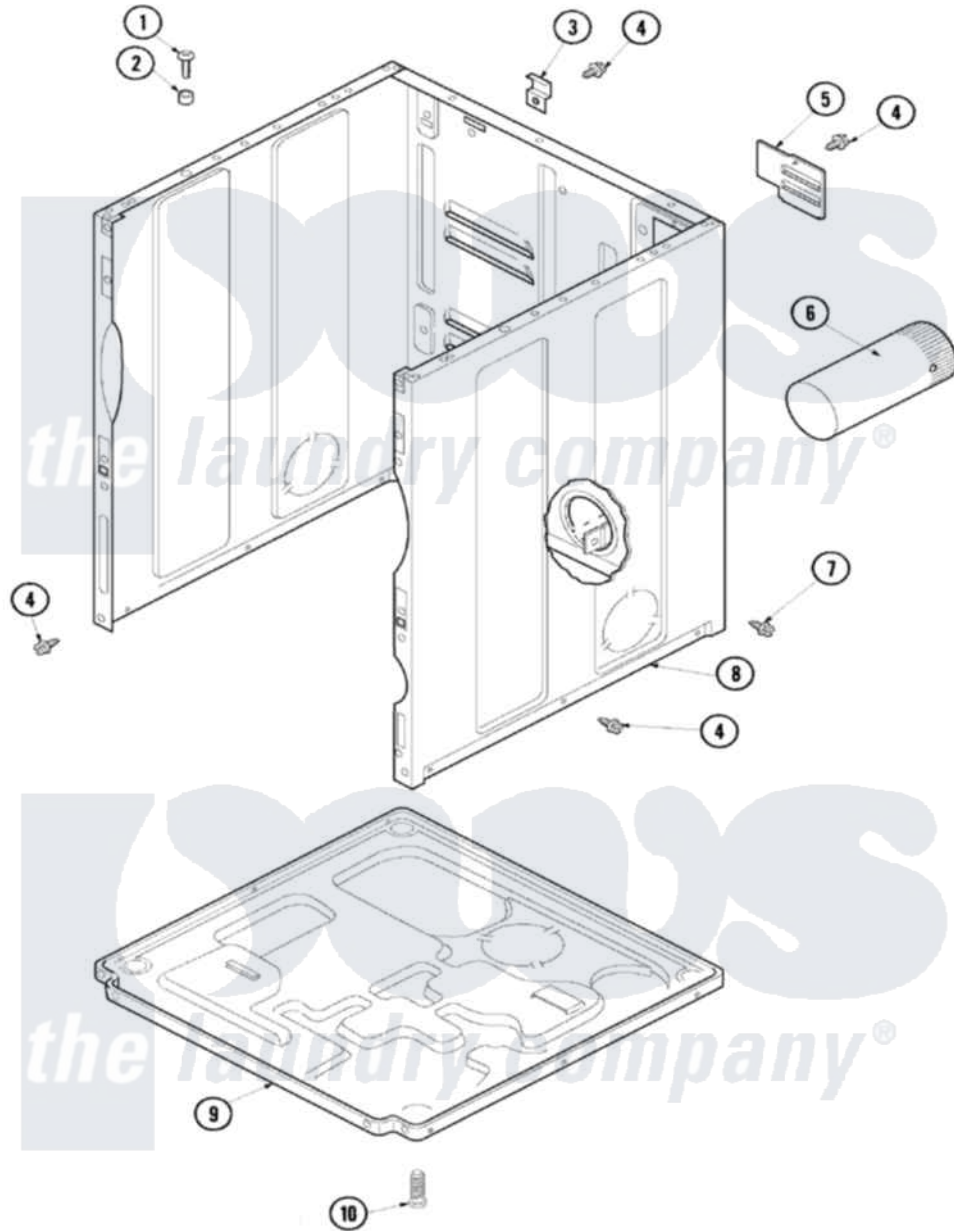

Maytag SDG3606AWQ 01 - CABINET & BASE

Maytag Residential Maytag SDG3606AWQ Dryer Parts Parts Diagram 01 - CABINET & BASE
 Click on the part number to view part

Item	Original Part Number	Replaced By	Status	Part Description
1	32671	Y014874		Screw, Idler Arm And Sleeve
2	505187			Locator, Panel
3	500003			Hinge, Top
4	503661	27001200		Screw
5	500114	510903		Plate Access Panel
6	505518			Duct, Exhaust
7	503688			Screw, 10B-16 X .34 I
8	40076402CP			Cabinet, Dryer And Washer
9	500070			Base, Dryer
10	Y500101			Leg, Leveling
11	33002494	33002778		Power Cord
"	38384			Relief, Strain