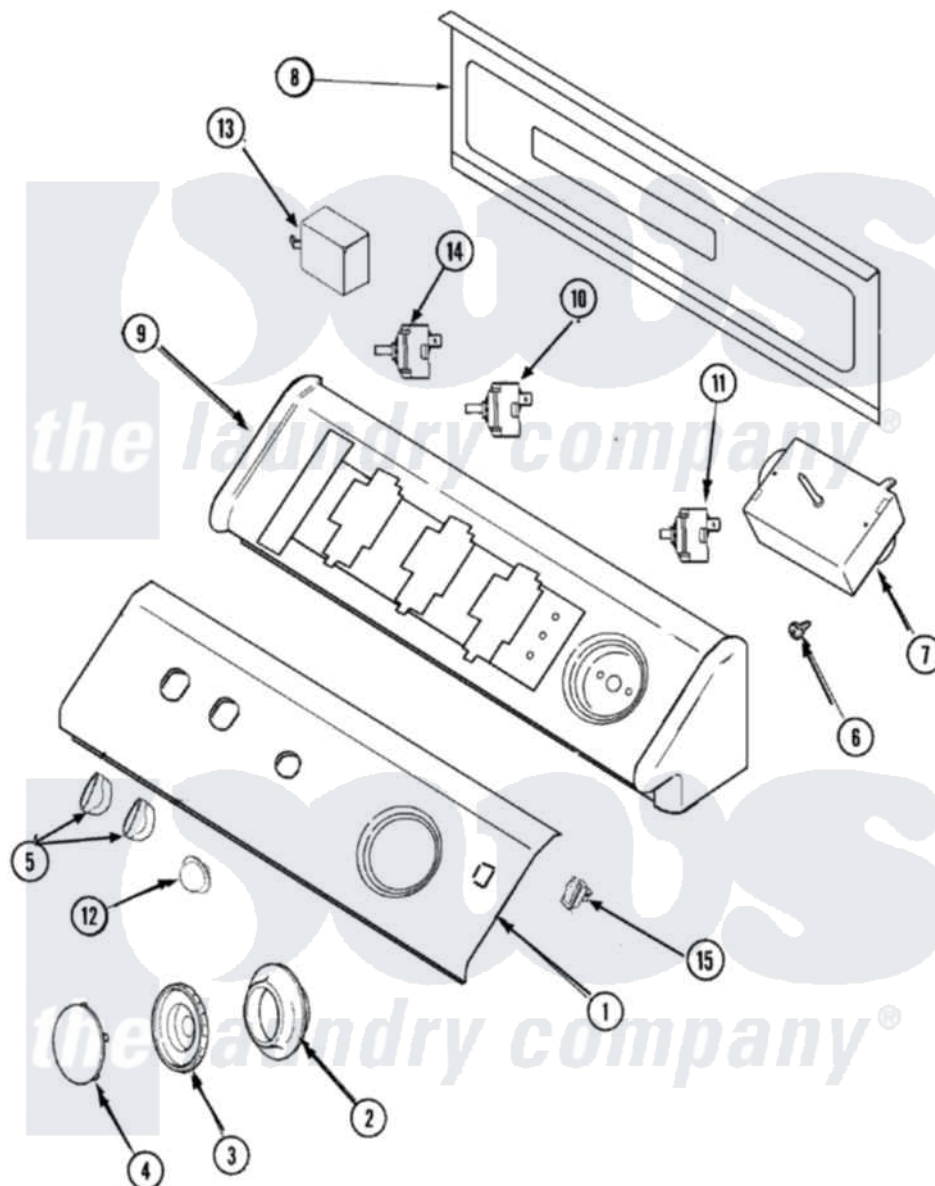

# Maytag SDG3606AWQ 02 - CONTROL PANEL

Maytag [Residential Maytag SDG3606AWQ Dryer Parts](#) Parts Diagram 02 - CONTROL PANEL  
 Click on the part number to view part

Item	Original Part Number	Replaced By	Status	Part Description
1	<a href="#">37001114</a>			Facia
2	<a href="#">37001118</a>			Dial, Timer
3	<a href="#">37001120</a>			Knob, Timer
4	<a href="#">27001189</a>			Cap, Timer Knob
5	37001116	<a href="#">27001126</a>		Knob, Selector
6	37001031	<a href="#">3370225</a>		Screw
7	37001089	<a href="#">Y2200920</a>		Timer
8	Y22002339	<a href="#">8534058</a>		Screw
"	<a href="#">37001072</a>			Panel, Back
9	<a href="#">37001115</a>			Console
10	<a href="#">22001794</a>			Switch, Rotary
11	37001117	<a href="#">33001618</a>		Switch- PU
12	<a href="#">33002435</a>			Button, Push-To-Start
13	501086	<a href="#">90767</a>		Screw, 8A X 3/8 HeX Washer Head Tapping
"	<a href="#">33001623</a>			Buzzer, Non-Adjustable
14	<a href="#">33001640</a>			Switch, Temperature