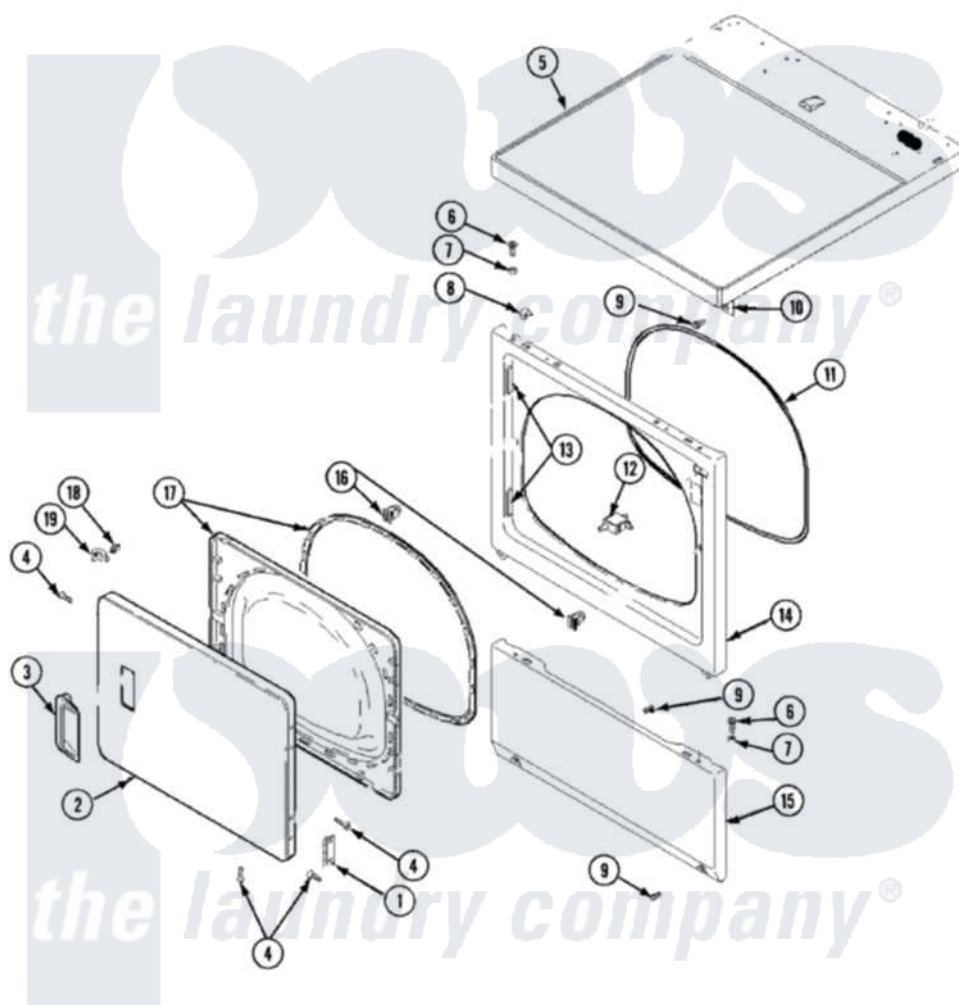

Maytag SDG3606AWQ 03 - DOOR, FRONT, ACCESS & TOP PANELS

Maytag Residential Maytag SDG3606AWQ Dryer Parts Parts Diagram 03 - DOOR, FRONT, ACCESS & TOP PANELS
 Click on the part number to view part

Item	Original Part Number	Replaced By	Status	Part Description
1	Y503676			Hinge, Door And Top
2	37001034			Door, Dryer
3	37001047			Handle, Door
4	37001030			Screw, No.8ab-16 x 3/4 Fh
5	37001033			Panel, Top
"	Y56128			Pad, Bumper
6	32671	Y014874		Screw, Idler Arm And Sleeve
7	505187			Locator, Panel
8	56080	22001650		Fastener, Spring
9	503661	27001200		Screw
10	40130801			Bracket, Top Mount
11	504005	511056		Seal Front Panel
12	Y504570	W10169313		Switch-Dor
13	503126			Plug, Hinge Hole
14	503656CP			Panel, Front
15	40045301CP			Panel, Access

16	54660	LA-1003	Door Catch Kit
17	37001028		Seal And Liner, Assembly
18	500039	510181	Strike Doormetal
19	40116201		Bracket, Door Strike