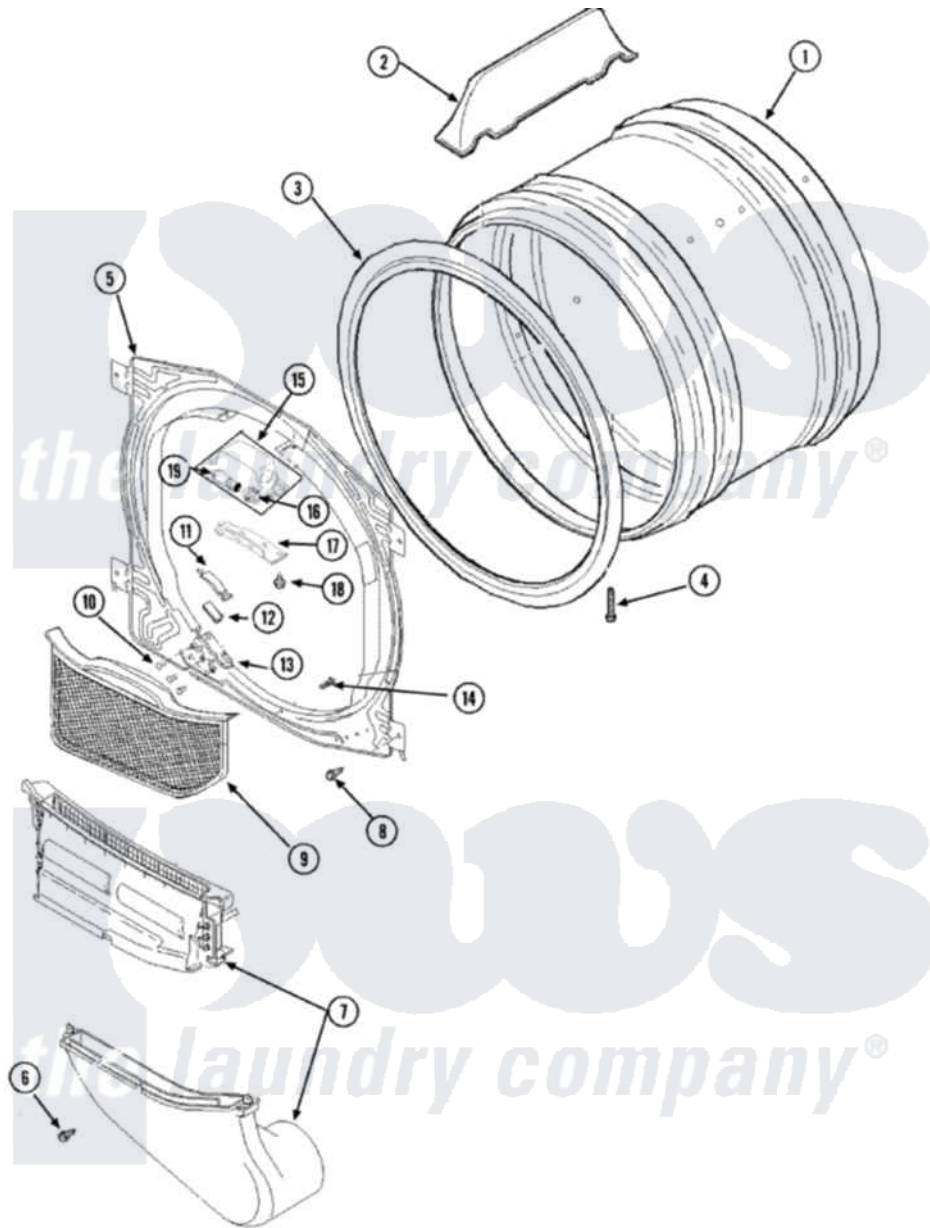

# Maytag SDG3606AWQ 04 - FRONT BULKHEAD, AIR DUCT & CYLINDER

Maytag Residential Maytag SDG3606AWQ Dryer Parts Parts Diagram 04 - FRONT BULKHEAD, AIR DUCT & CYLINDER

Click on the part number to view part

Item	Original Part Number	Replaced By	Status	Part Description
1	<a href="#">504467WP</a>			Cylinder Assembly
2	503703	<a href="#">12002559</a>		Baffle Kit
3	501801	<a href="#">37001132</a>		Seal, Cylinder
4	<a href="#">Y62588</a>			Screw, 10BT-12 X 1 Tap
5	<a href="#">503616WP</a>			Assembly, Frt Bulkhead
6	<a href="#">501285</a>			Screw, No.12 X 9/16-Pla
7	40124501	<a href="#">37001141</a>		Air Duct Assembly
8	<a href="#">503688</a>			Screw, 10B-16 X .34 I
9	40124401	<a href="#">37001142</a>		Filter, Lint
10	37001031	<a href="#">3370225</a>		Screw
11	40116501	<a href="#">37001298</a>		Glide- Dry
12	500121	<a href="#">510189</a>		Pad Felt
13	<a href="#">37001036</a>			Bracket, Cylinder Glide
14	<a href="#">500226</a>			Screw, 8b-16 x 5/8 Tap
15	<a href="#">Y504452</a>			Light Assembly
16	504458	<a href="#">Y504452</a>		Light Assembly

17 [40094301](#)

Lens, Light

18 [505295](#)

Screw, No.8ab-16 x 3/4 PH

19 Y60954

[67001316](#)

Bulb, Light