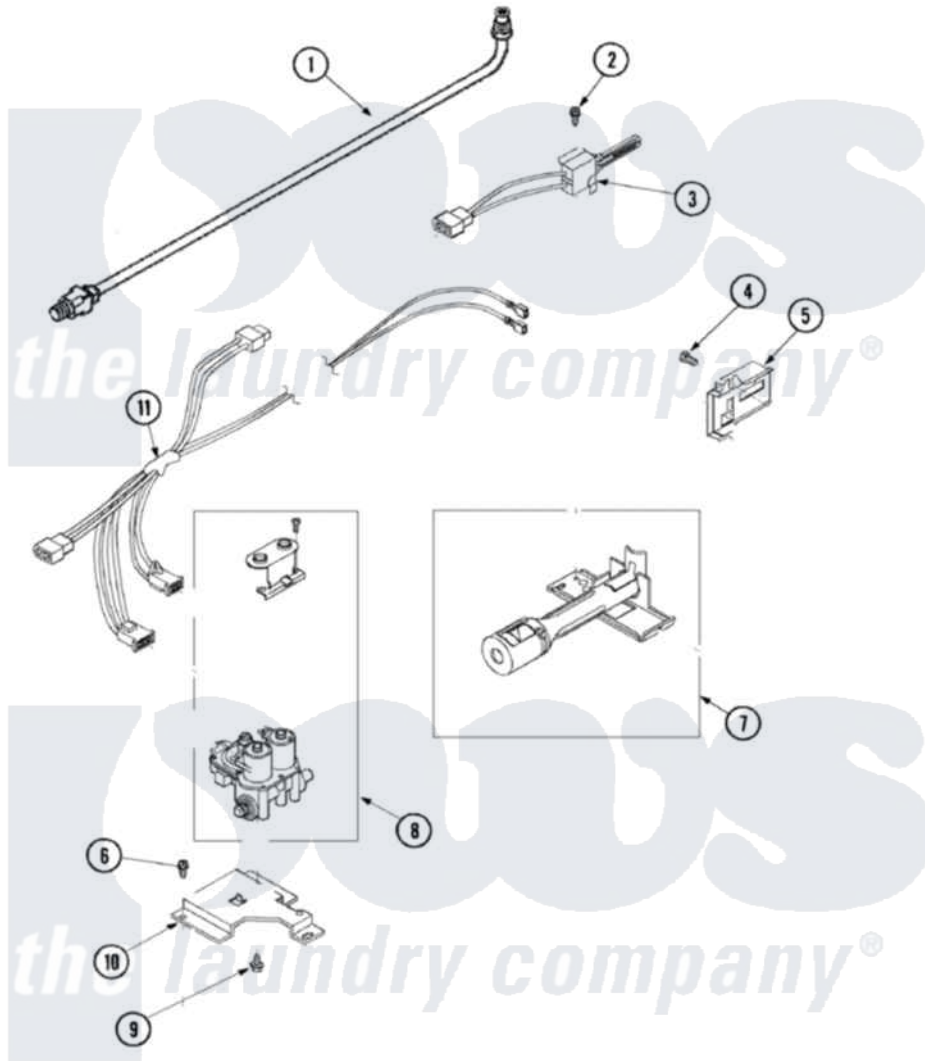

Maytag SDG3606AWQ 05 - GAS VALVE & IGNITER

Maytag Residential Maytag SDG3606AWQ Dryer Parts Parts Diagram 05 - GAS VALVE & IGNITER
 Click on the part number to view part

Item	Original Part Number	Replaced By	Status	Part Description
1	37001001	37001127		Valve And Pipe Assembly
2	51782		Not Available	SCREW, 6B-20X5/16
3	40069801P	37001308		Ignitor
4	23222	3177991		Screw
5	Y56231	338906		Radiant, Sensor
6	503688			Screw, 10B-16 X .34 I
7	Y56234	37001304		Burner Ign
8	37001002			Assembly, Gas Valve
"	12001349	279834		Coil-Valve
9	56124	3370225		Screw
10	500821			Bracket, Mounting-Gas
11	37001007			Harness, Wire
12	650P3			Kit, Gas Burner Conversion
"	649P3	LPK1		LP Gas Con