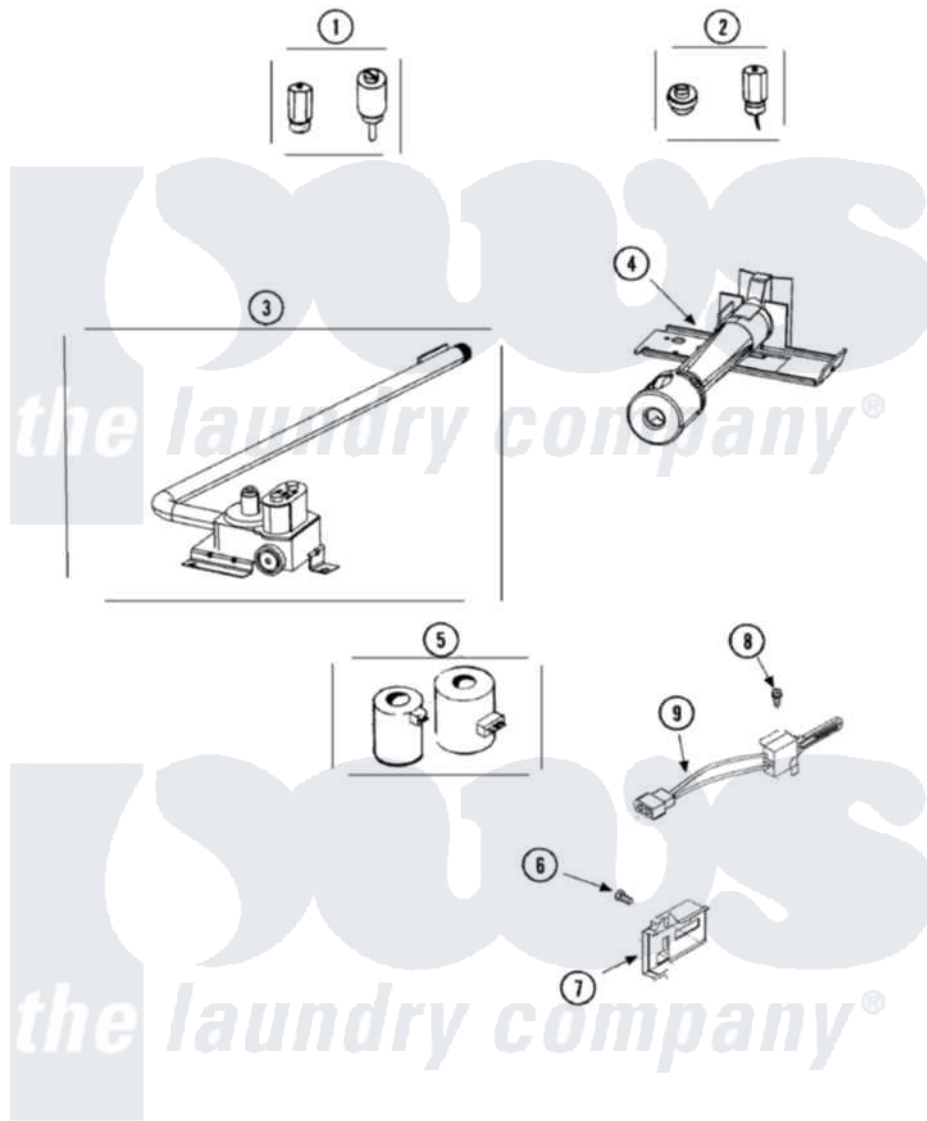

Maytag SDG3606AWQ 06 - GAS VALVE & IGNITER (SERIES 16)

Maytag Residential Maytag SDG3606AWQ Dryer Parts Parts Diagram 06 - GAS VALVE & IGNITER (SERIES 16)
 Click on the part number to view part

Item	Original Part Number	Replaced By	Status	Part Description
1	649P3	LPK1		LP Gas Con
2	650P3			Kit, Gas Burner Conversion
3	37001127			Valve And Pipe Assembly
4	Y56234	37001304		Burner Ign
5	12001349	279834		Coil-Valve
6	23222	3177991		Screw
7	Y56231	338906		Radiant, Sensor
8	51782		Not Available	SCREW, 6B-20X5/16
9	40069801P	37001308		Ignitor