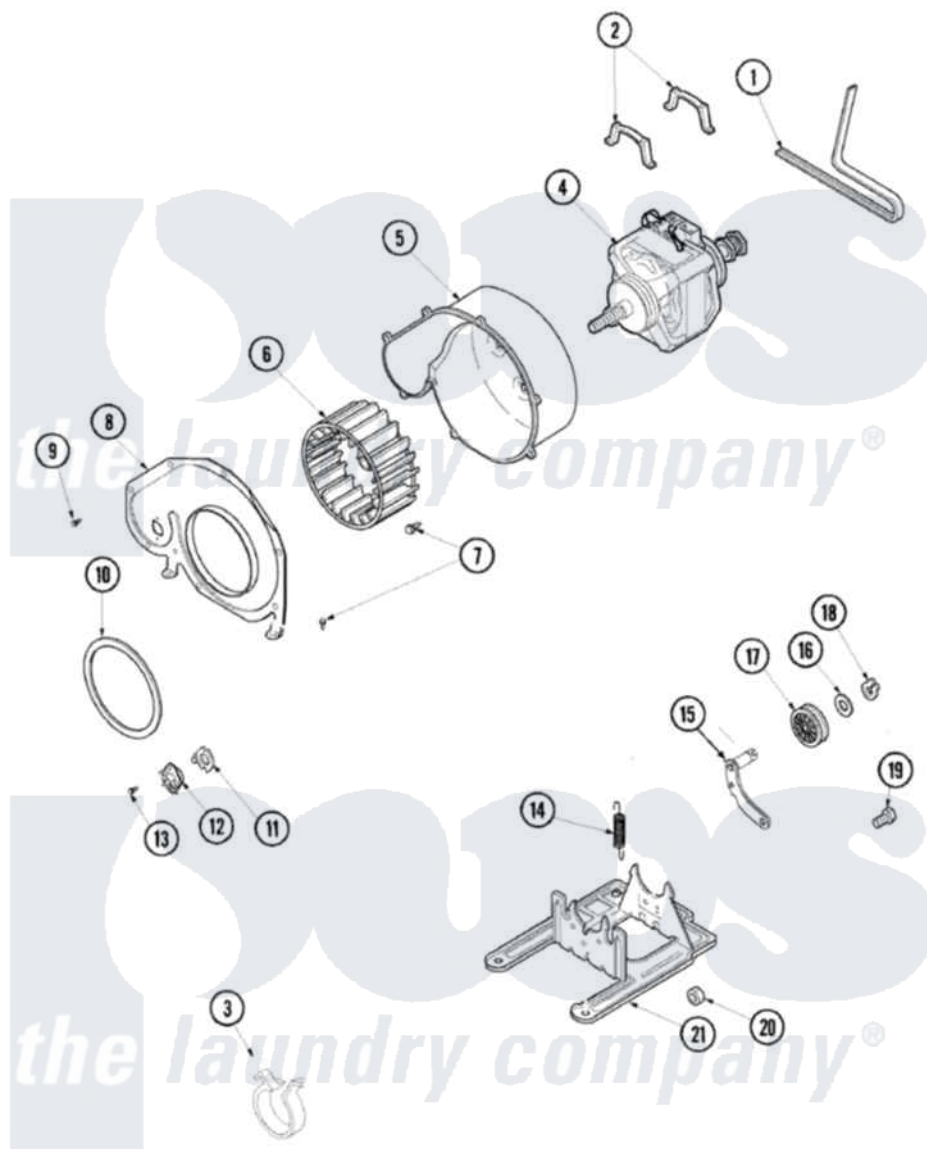

# Maytag SDG3606AWQ 07 - REAR BULKHEAD

Maytag [Residential Maytag SDG3606AWQ Dryer Parts](#) Parts Diagram 07 - REAR BULKHEAD  
 Click on the part number to view part

Item	Original Part Number	Replaced By	Status	Part Description
1	<a href="#">40111201</a>			Belt, Cylinder
2	Y58047	<a href="#">660658</a>		Clamp, Motor Mounting 343481 685441
3	<a href="#">504034</a>			Clip, Wire
4	<a href="#">2200376</a>			Motor
5	<a href="#">56020</a>			Housing, Blower
6	56000	<a href="#">510139P</a>		Assembly Blower Fan Package
7	503661	<a href="#">27001200</a>		Screw
8	500078	<a href="#">511969P</a>		Kit Blower Housing And Cover
9	<a href="#">31260</a>			Screw, No.8 X 3/8 Ind H
10	40090001	<a href="#">37001119</a>		Seal, Blower Housing
11	<a href="#">61623</a>			Thermostat, Heater-BR
12	<a href="#">503979</a>			Thermostat
"	<a href="#">37001136</a>			Thermostat, Cycling 146F
13	<a href="#">31260</a>			Screw, No.8 X 3/8 Ind H
14	<a href="#">56076</a>			Spring, Idler

15	40113501	<a href="#">37001144</a>	Assembly- Idler
16	<a href="#">52549</a>		Washer, 501 ID X3/4 Odx
17	<a href="#">Y54414</a>		Assembly, Wheel And Bearing
18	<a href="#">23748</a>		Ring, Retaining
19	<a href="#">500824</a>		Screw, 1/4-20 Unc Hex
20	52566	<a href="#">27001225</a>	Nut, Jam Mid Lock 1/4-20
21	<a href="#">503613</a>		Mount, Motor