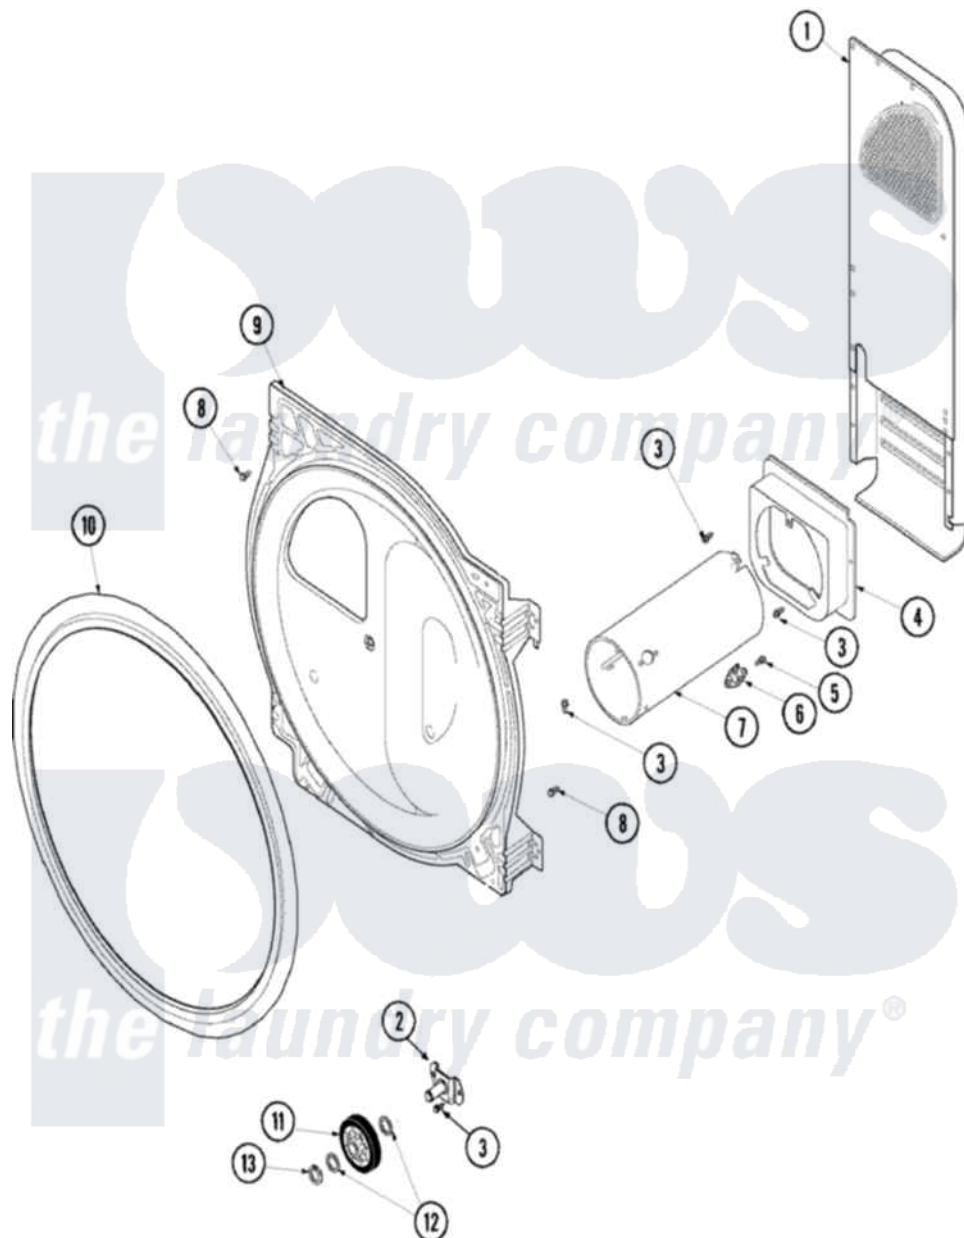

# Maytag SDG3606AWQ 08 - REAR BULKHEAD, ROLLER & AIR DUCT (GAS)

Maytag Residential Maytag SDG3606AWQ Dryer Parts Parts Diagram 08 - REAR BULKHEAD, ROLLER & AIR DUCT (GAS)

Click on the part number to view part

Item	Original Part Number	Replaced By	Status	Part Description
1	<a href="#">503605</a>			Assembly, Heater Duct
2	<a href="#">40113601</a>			Assembly, Roller Brkt
3	<a href="#">503688</a>			Screw, 10B-16 X .34 I
4	500122	<a href="#">510101</a>		Shroud Heat Duct
5	51782		Not Available	SCREW, 6B-20X5/16
6	<a href="#">40113801</a>			Fuse, Thermal
"	<a href="#">Y61886</a>			Thermostat, Limit-Blk
7	37001041	<a href="#">37001303</a>		Duct- Comb
8	503661	<a href="#">27001200</a>		Screw
9	<a href="#">502614WP</a>			Bulkhead, Rear
10	501801	<a href="#">37001132</a>		Seal, Cylinder
11	<a href="#">37001042</a>			Assembly, Cylinder Roller
12	<a href="#">52549</a>			Washer, 501 ID X3/4 Odx
13	<a href="#">23748</a>			Ring, Retaining