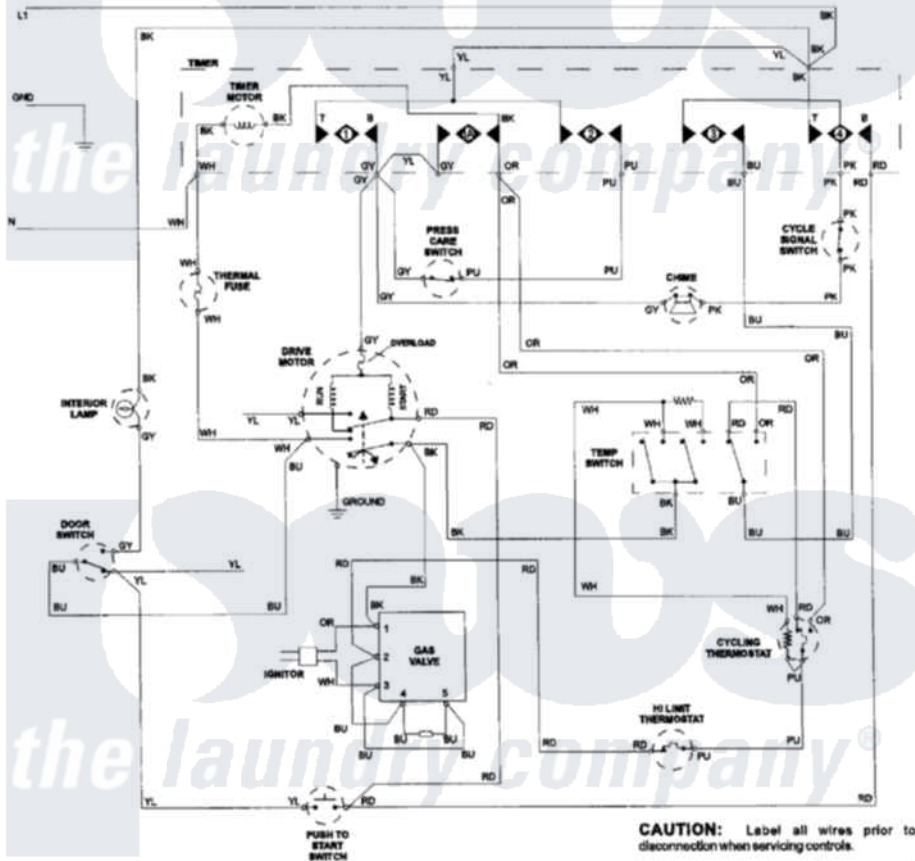

Maytag SDG3606AWQ 10 - WIRING INFORMATION

CIRCUIT	FUNCTION	60	120	180	240	300	
①	YL-GY MOTOR	[Wiring grid]					
①A	GY-OR TIMER MOTOR	[Wiring grid]					
②	YL-PU MOTOR	[Wiring grid]					
③	PK-BU HEAT	[Wiring grid]					
④	PK-BK HEAT BUZZER	[Wiring grid]					
	PK-RD BUZZER	[Wiring grid]					
		REGULAR FABRICS	TIMED DRY	PERMANENT PRESS	PRESS CARE		

2200733 A

[Maytag Residential Maytag SDG3606AWQ Dryer Parts](#) Parts Diagram 10 - WIRING INFORMATION
 Click on the part number to view part

Item	Original Part Number	Replaced By	Status	Part Description
NI	15003482		Not Available	WIRING INFORMATION