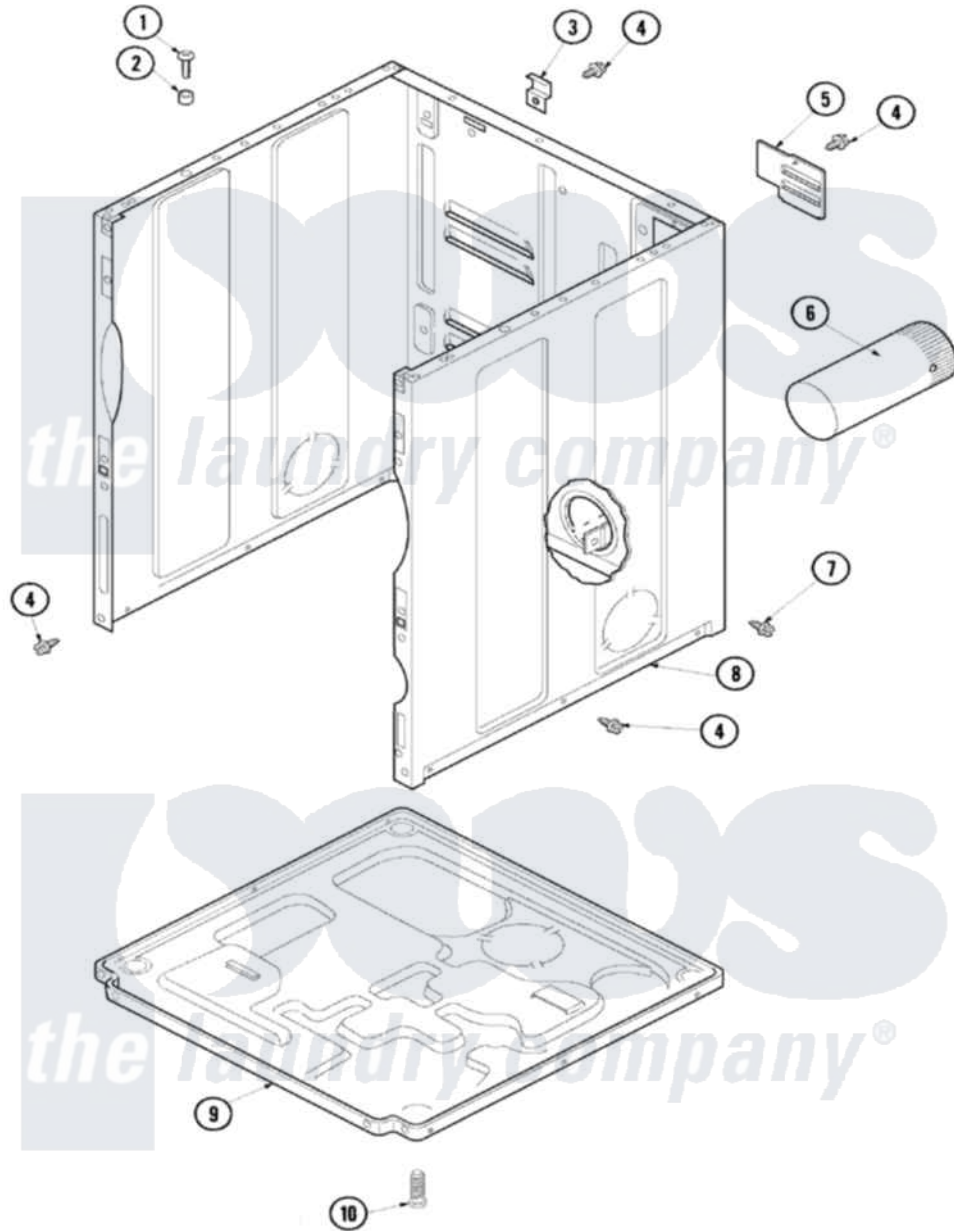

# Maytag SDG3606AWW 01 - CABINET & BASE

Maytag Residential Maytag SDG3606AWW Dryer Parts Parts Diagram 01 - CABINET & BASE  
 Click on the part number to view part

Item	Original Part Number	Replaced By	Status	Part Description
1	32671	<a href="#">Y014874</a>		Screw, Idler Arm And Sleeve
2	<a href="#">505187</a>			Locator, Panel
3	<a href="#">500003</a>			Hinge, Top
4	503661	<a href="#">27001200</a>		Screw
5	500114	<a href="#">510903</a>		Plate Access Panel
6	<a href="#">505518</a>			Duct, Exhaust
7	<a href="#">503688</a>			Screw, 10B-16 X .34 I
8	40076402WP	<a href="#">37001284</a>		Cabinet As Pack
9	<a href="#">500070</a>			Base, Dryer
10	<a href="#">Y500101</a>			Leg, Leveling
11	33002494	<a href="#">33002778</a>		Power Cord
"	<a href="#">38384</a>			Relief, Strain