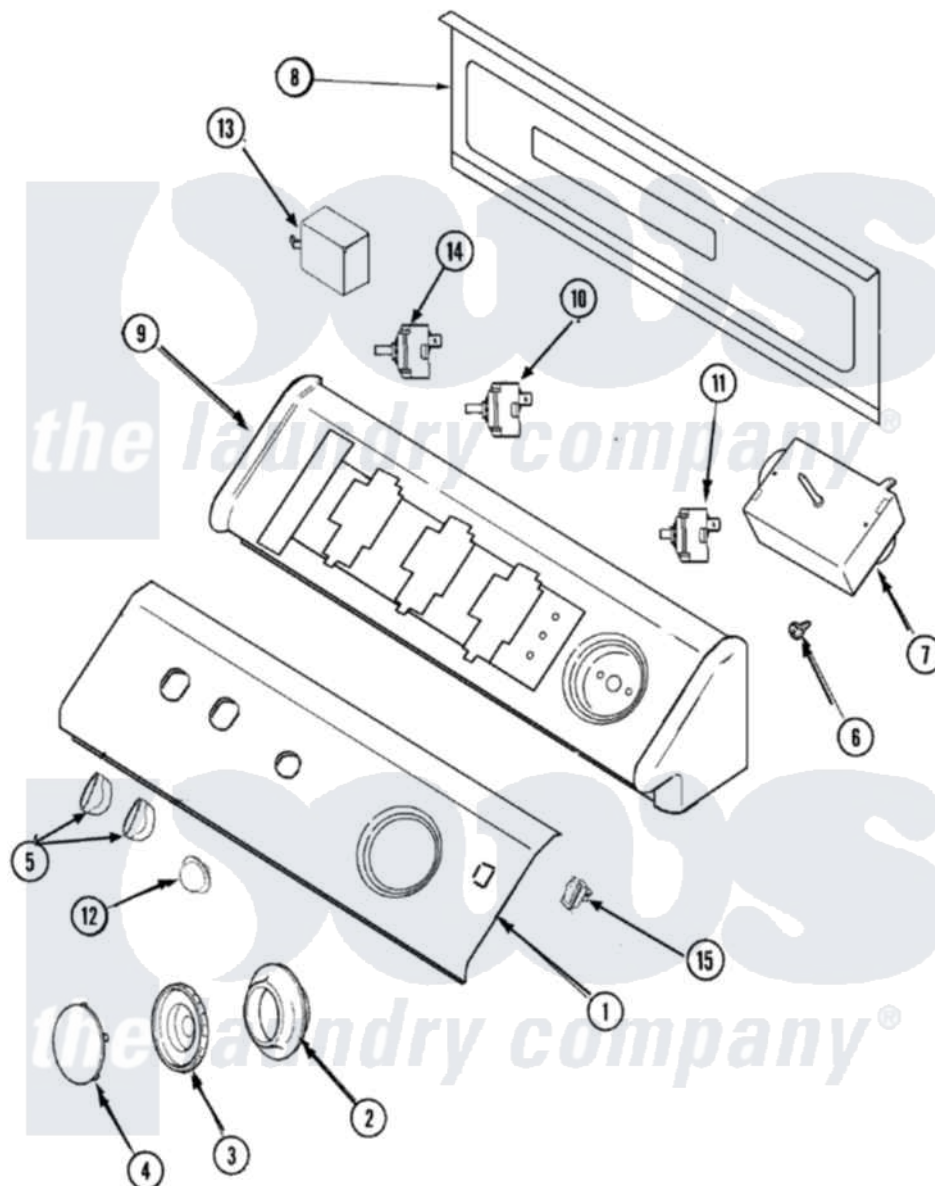

Maytag SDG3606AWW 02 - CONTROL PANEL

Maytag [Residential Maytag SDG3606AWW Dryer Parts](#) Parts Diagram 02 - CONTROL PANEL
 Click on the part number to view part

Item	Original Part Number	Replaced By	Status	Part Description
1	37001103			Facia
2	37001067			Dial, Timer
3	37001068			Knob, Timer
4	27001112	27001087		Knob, Cap
5	27001115	27001126		Knob, Selector
6	37001031	3370225		Screw
7	37001089	Y2200920		Timer
8	Y22002339	8534058		Screw
"	37001072			Panel, Back
9	27001110		Not Available	CONSOLE (WHT)
10	22001794			Switch, Rotary
11	37001090	33001618		Switch- PU
12	37001091			Button, Push-To-Start
13	501086	90767		Screw, 8A X 3/8 HeX Washer Head Tapping
"	33001623			Buzzer, Non-Adjustable
14	33001640			Switch, Temperature