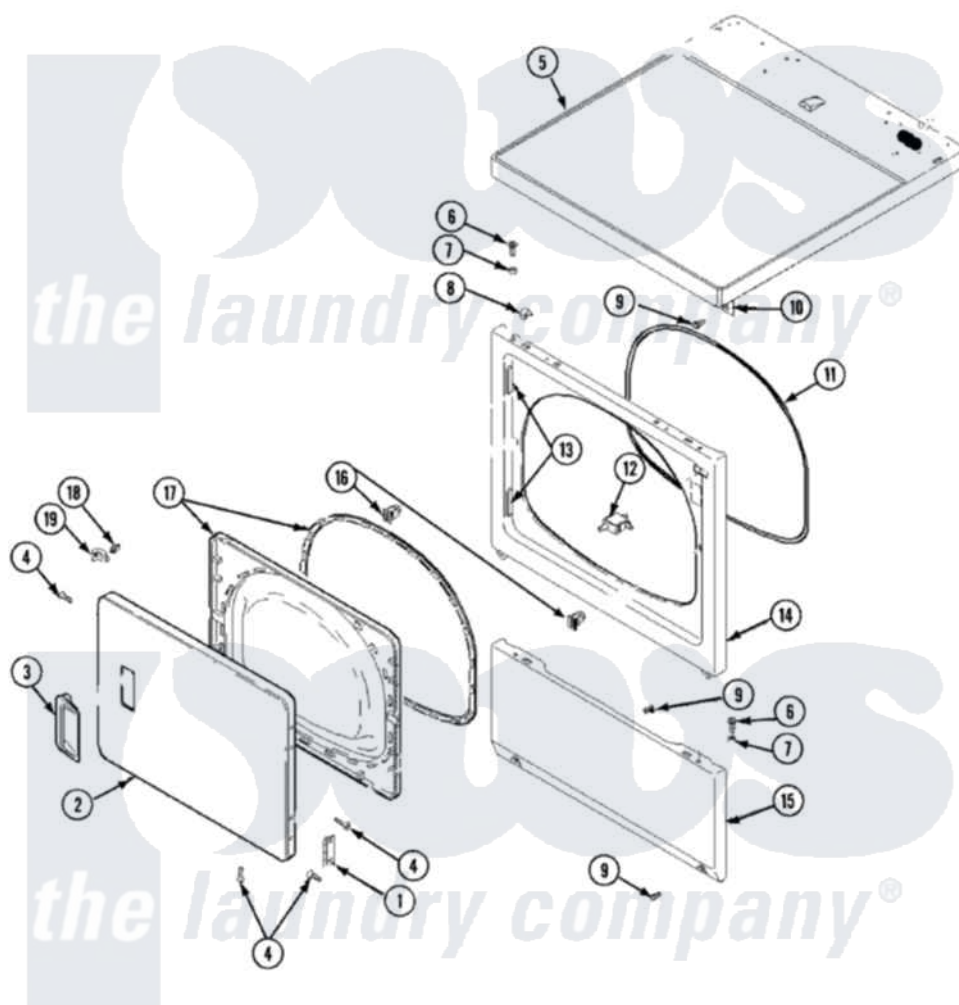

Maytag SDG3606AWW 03 - DOOR, FRONT, ACCESS & TOP PANELS

Maytag [Residential Maytag SDG3606AWW Dryer Parts](#) Parts Diagram 03 - DOOR, FRONT, ACCESS & TOP PANELS

[Click on the part number to view part](#)

Item	Original Part Number	Replaced By	Status	Part Description
1	Y503676			Hinge, Door And Top
2	37001029			Door, Dryer
3	33001241			Handle, Door
4	37001030			Screw, No.8ab-16 x 3/4 Fh
5	Y56128			Pad, Bumper
"	37001027			Panel, Top
6	32671	Y014874		Screw, Idler Arm And Sleeve
7	505187			Locator, Panel
8	56080	22001650		Fastener, Spring
9	503661	27001200		Screw
10	40130801			Bracket, Top Mount
11	504005	511056		Seal Front Panel
12	Y504570	W10169313		Switch-Dor
13	503126			Plug, Hinge Hole
14	503656WP			Panel, Front
15	40045301WP			Panel, Access