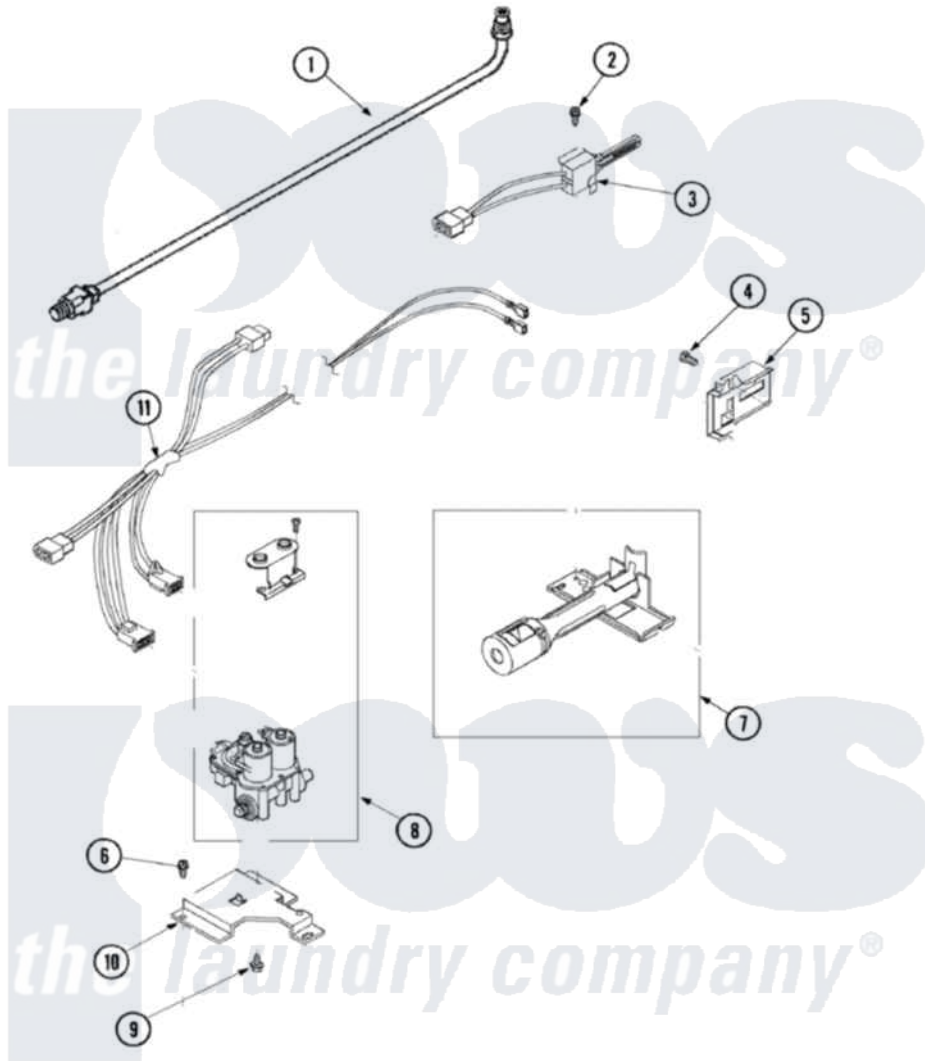

Maytag SDG3606AWW 05 - GAS VALVE & IGNITER

Maytag [Residential Maytag SDG3606AWW Dryer Parts](#) Parts Diagram 05 - GAS VALVE & IGNITER
 Click on the part number to view part

Item	Original Part Number	Replaced By	Status	Part Description
1	37001001	37001127		Valve And Pipe Assembly
2	51782		Not Available	SCREW, 6B-20X5/16
3	40069801P	37001308		Ignitor
4	23222	3177991		Screw
5	Y56231	338906		Radiant, Sensor
6	503688			Screw, 10B-16 X .34 I
7	Y56234	37001304		Burner Ign
8	37001002			Assembly, Gas Valve
"	12001349	279834		Coil-Valve
9	56124	3370225		Screw
10	500821			Bracket, Mounting-Gas
11	37001007			Harness, Wire
12	650P3			Kit, Gas Burner Conversion
"	649P3	LPK1		LP Gas Con