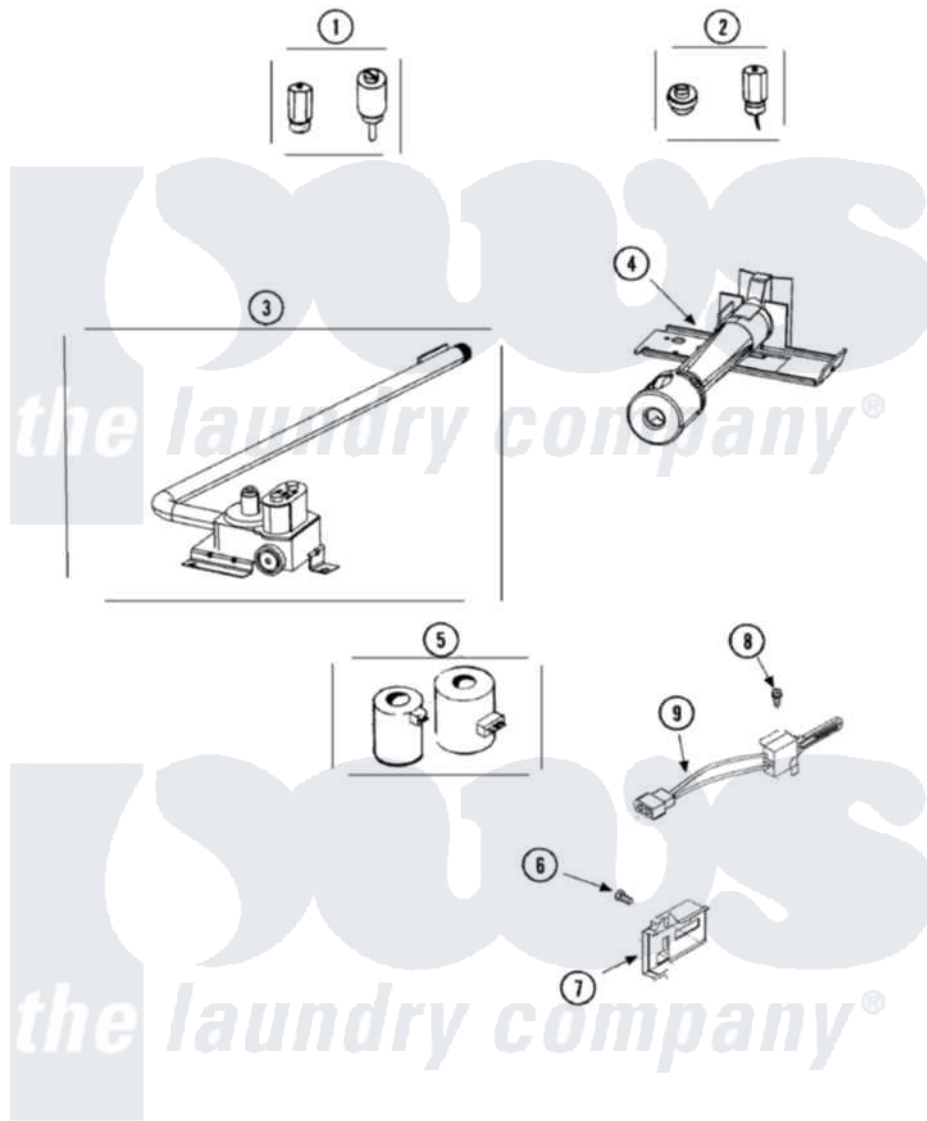

# Maytag SDG3606AWW 06 - GAS VALVE & IGNITER (SERIES 16)

Maytag [Residential Maytag SDG3606AWW Dryer Parts](#) Parts Diagram 06 - GAS VALVE & IGNITER (SERIES 16)  
 Click on the part number to view part

Item	Original Part Number	Replaced By	Status	Part Description
1	649P3	<a href="#">LPK1</a>		LP Gas Con
2	<a href="#">650P3</a>			Kit, Gas Burner Conversion
3	<a href="#">37001127</a>			Valve And Pipe Assembly
4	Y56234	<a href="#">37001304</a>		Burner Ign
5	12001349	<a href="#">279834</a>		Coil-Valve
6	23222	<a href="#">3177991</a>		Screw
7	Y56231	<a href="#">338906</a>		Radiant, Sensor
8	51782		Not Available	SCREW, 6B-20X5/16
9	40069801P	<a href="#">37001308</a>		Ignitor