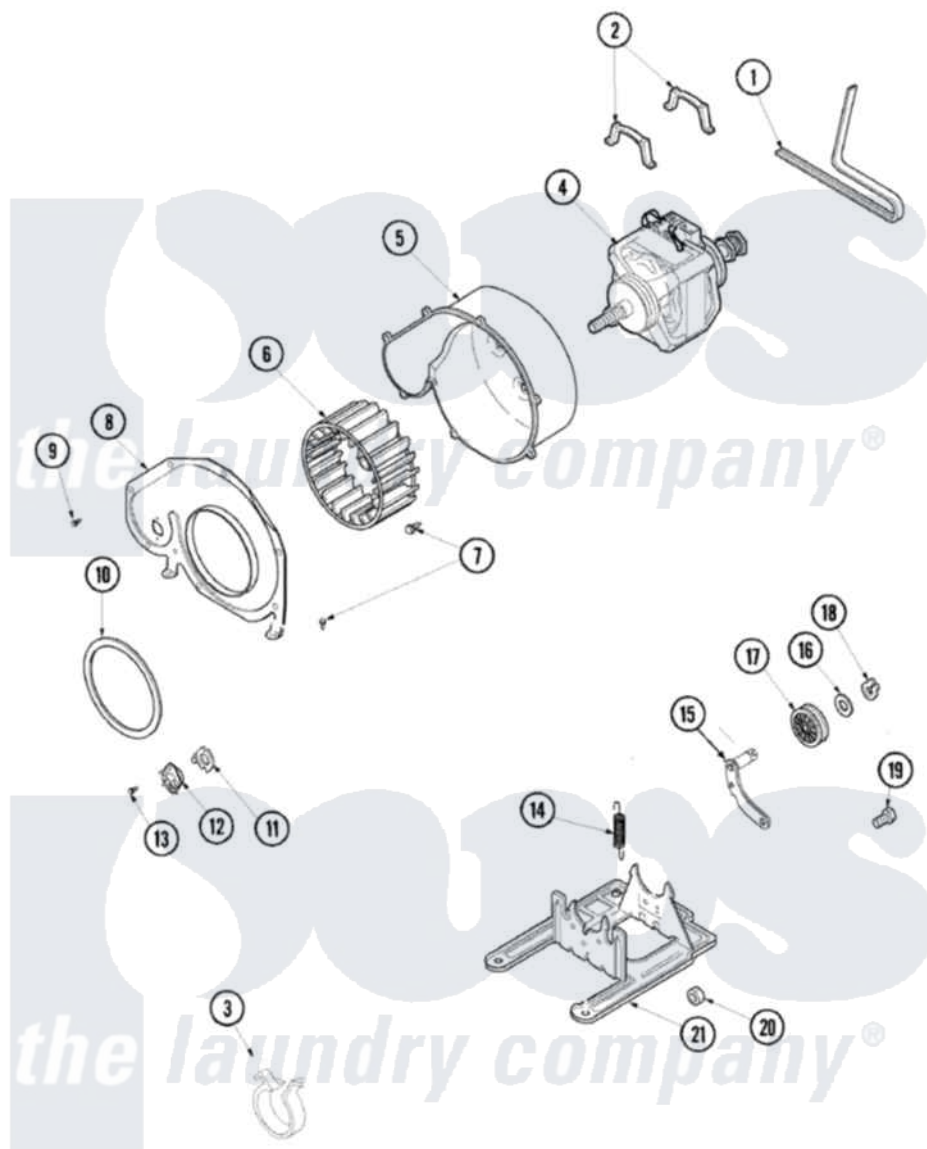

Maytag SDG3606AWW 07 - REAR BULKHEAD

Maytag [Residential Maytag SDG3606AWW Dryer Parts](#) Parts Diagram 07 - REAR BULKHEAD
 Click on the part number to view part

Item	Original Part Number	Replaced By	Status	Part Description
1	40111201			Belt, Cylinder
2	Y58047	660658		Clamp, Motor Mounting 343481 685441
3	504034			Clip, Wire
4	2200376			Motor
5	56020			Housing, Blower
6	56000	510139P		Assembly Blower Fan Package
7	503661	27001200		Screw
8	500078	511969P		Kit Blower Housing And Cover
9	31260			Screw, No.8 X 3/8 Ind H
10	40090001	37001119		Seal, Blower Housing
11	61623			Thermostat, Heater-BR
12	503979			Thermostat
"	37001136			Thermostat, Cycling 146F
13	31260			Screw, No.8 X 3/8 Ind H
14	56076			Spring, Idler

15	40113501	37001144	Assembly- Idler
16	52549		Washer, 501 ID X3/4 Odx
17	Y54414		Assembly, Wheel And Bearing
18	23748		Ring, Retaining
19	500824		Screw, 1/4-20 Unc Hex
20	52566	27001225	Nut, Jam Mid Lock 1/4-20
21	503613		Mount, Motor