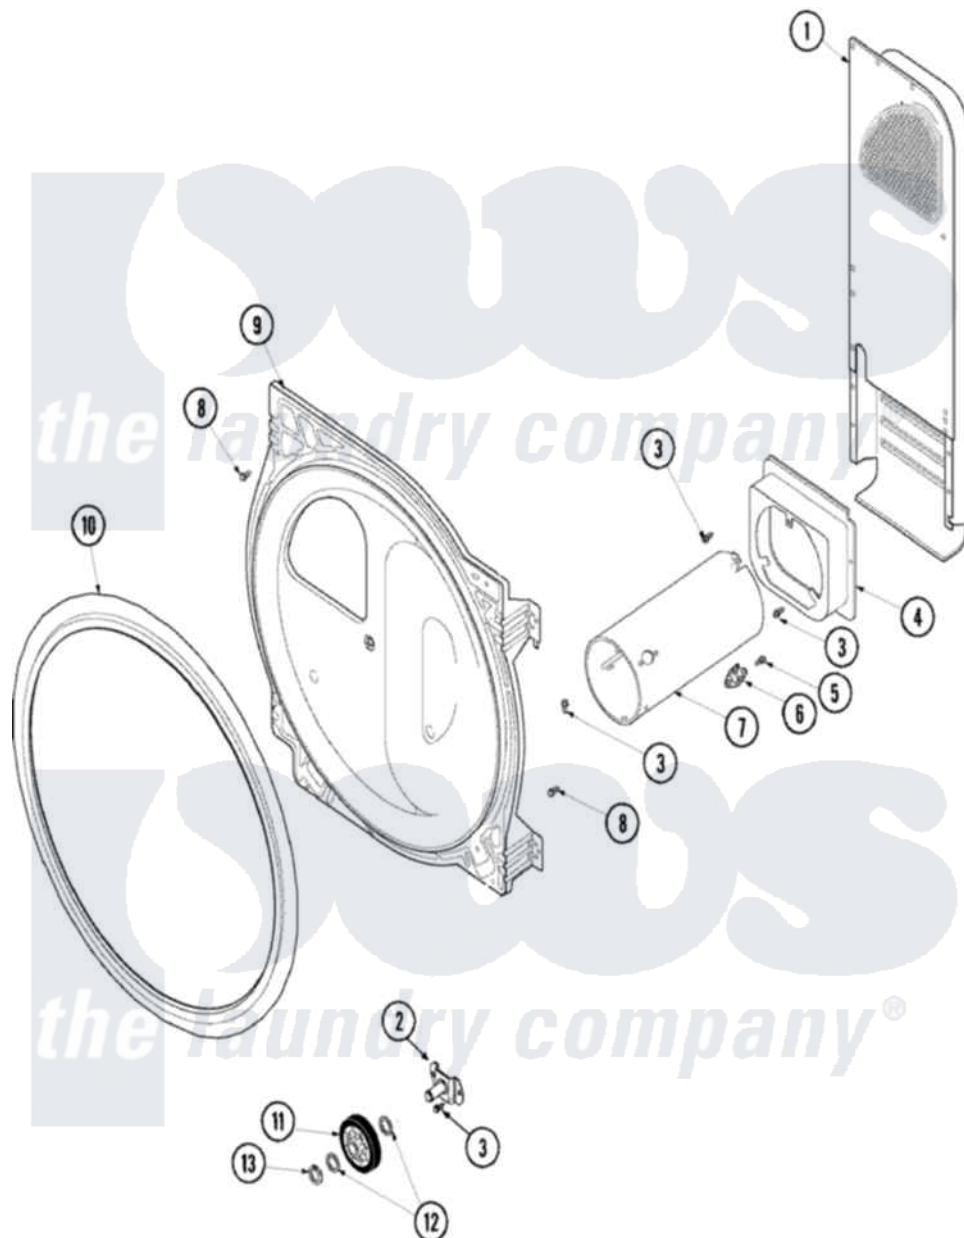

# Maytag SDG3606AWW 08 - REAR BULKHEAD, ROLLER & AIR DUCT (GAS)

Maytag Residential Maytag SDG3606AWW Dryer Parts Parts Diagram 08 - REAR BULKHEAD, ROLLER & AIR DUCT (GAS)

Click on the part number to view part

Item	Original Part Number	Replaced By	Status	Part Description
1	<a href="#">503605</a>			Assembly, Heater Duct
2	<a href="#">40113601</a>			Assembly, Roller Brkt
3	<a href="#">503688</a>			Screw, 10B-16 X .34 I
4	500122	<a href="#">510101</a>		Shroud Heat Duct
5	51782		Not Available	SCREW, 6B-20X5/16
6	<a href="#">40113801</a>			Fuse, Thermal
"	<a href="#">Y61886</a>			Thermostat, Limit-Blk
7	37001041	<a href="#">37001303</a>		Duct- Comb
8	503661	<a href="#">27001200</a>		Screw
9	<a href="#">502614WP</a>			Bulkhead, Rear
10	501801	<a href="#">37001132</a>		Seal, Cylinder
11	<a href="#">37001042</a>			Assembly, Cylinder Roller
12	<a href="#">52549</a>			Washer, 501 ID X3/4 Odx
13	<a href="#">23748</a>			Ring, Retaining