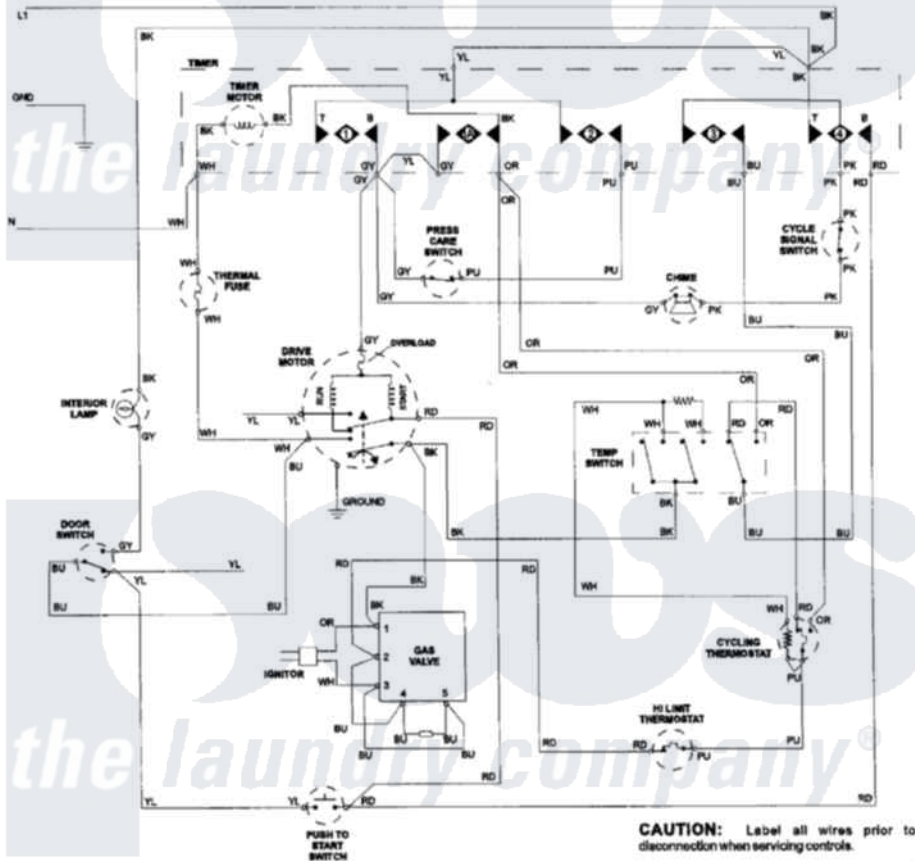

Maytag SDG3606AWW 10 - WIRING INFORMATION

CIRCUIT	FUNCTION	60	120	180	240	300
①	YL-GY MOTOR	[Wiring Grid]				
①A	GY-OR TIMER MOTOR	[Wiring Grid]				
②	YL-PU MOTOR	[Wiring Grid]				
③	PK-BU HEAT	[Wiring Grid]				
④	PK-BK HEAT BUZZER	[Wiring Grid]				
	PK-RD BUZZER	[Wiring Grid]				
		REGULAR FABRICS	TIMED DRY	PERMANENT PRESS	PRESS CARE	

2200733 A

[Maytag Residential Maytag SDG3606AWW Dryer Parts](#) Parts Diagram 10 - WIRING INFORMATION
 Click on the part number to view part

Item	Original Part Number	Replaced By	Status	Part Description
NI	15003482		Not Available	WIRING INFORMATION