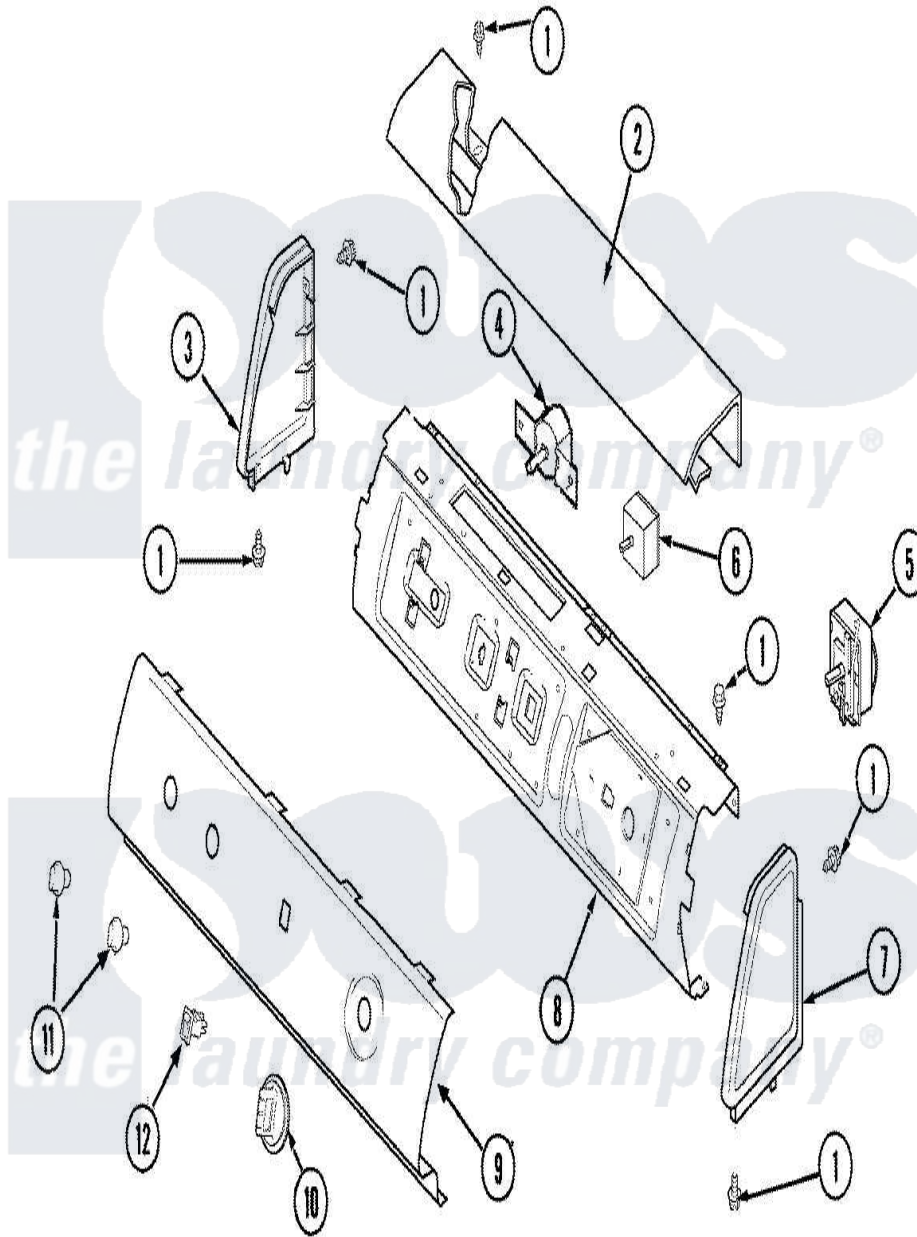

# Maytag SDG4000AWW 02 - CONTROL PANEL

Maytag [Residential Maytag SDG4000AWW Dryer Parts](#) Parts Diagram 02 - CONTROL PANEL  
 Click on the part number to view part

Item	Original Part Number	Replaced By	Status	Part Description
1	501086	<a href="#">90767</a>		Screw, 8A X 3/8 HeX Washer Head Tapping
2	<a href="#">503674W</a>			Cover, Top
3	<a href="#">40012702W</a>			Endcap
4	<a href="#">40084201</a>			Switch, Temp Selector
5	<a href="#">R0000410</a>			Timer
6	<a href="#">40070501</a>			Buzzer, Adjustable
7	40012701W		Not Available	ENDCAP (RT-WHT)
8	<a href="#">40039610</a>			Panel, Support
9	40136901W		Not Available	PANEL, GRAPHIC (WHT)
10	<a href="#">40013603W</a>			Knob, Timer
11	<a href="#">40013404W</a>			Knob, Selector
12	40075701W	<a href="#">40075701WP</a>		Assembly-Exten
13	<a href="#">40011702</a>			Harness, Wire