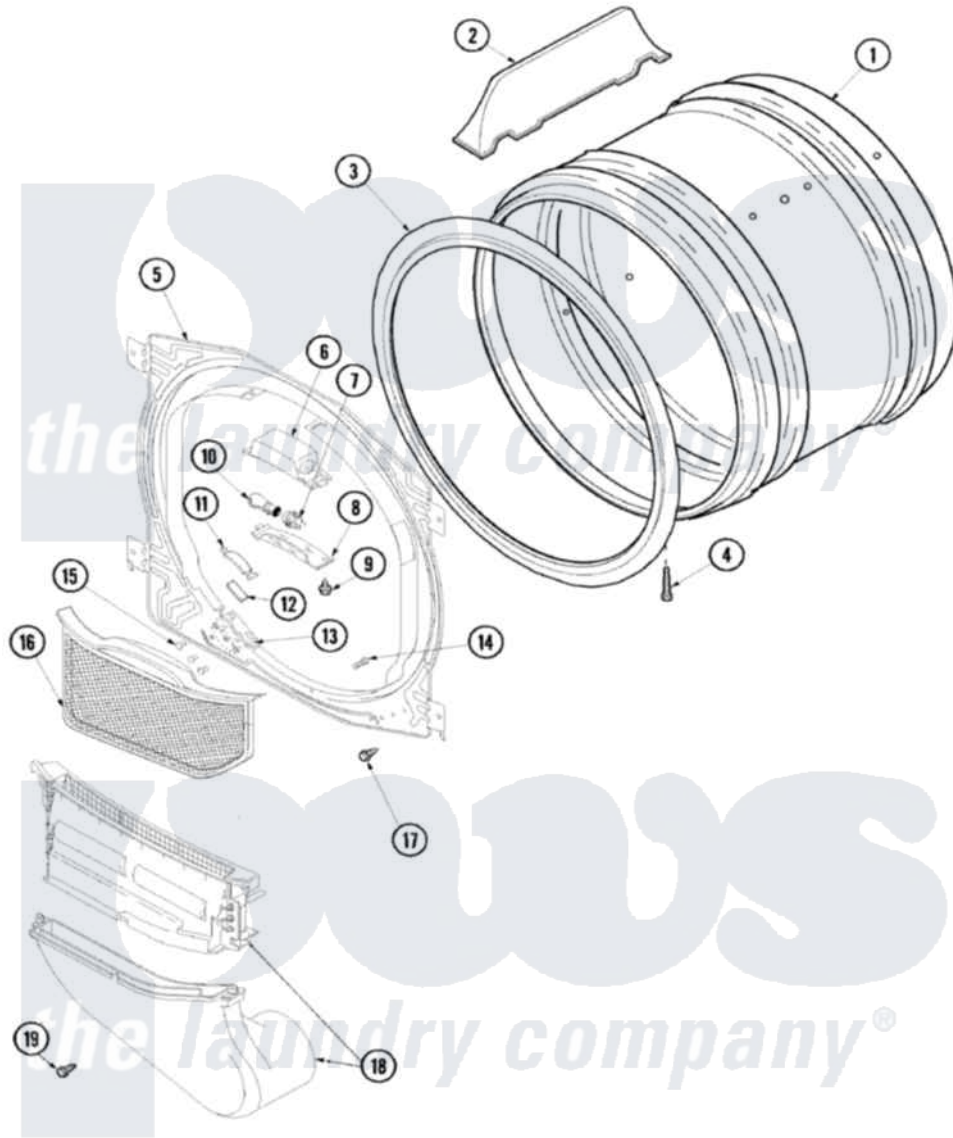

Maytag SDG4000AWW 04 - FRONT BULKHEAD, AIR DUCT & DRUM

Maytag Residential Maytag SDG4000AWW Dryer Parts Parts Diagram 04 - FRONT BULKHEAD, AIR DUCT & DRUM

Click on the part number to view part

Item	Original Part Number	Replaced By	Status	Part Description
1	504467WP			Cylinder Assembly
2	503703	12002559		Baffle Kit
3	501801	37001132		Seal, Cylinder
4	Y62588			Screw, 10BT-12 X 1 Tap
5	503709WP	503616WP		Assembly, Frt Bulkhead
6	503622	Y504452		Light Assembly
7	Y504452			Light Assembly
8	40094301			Lens, Light
9	500227	505295		Screw, No.8ab-16 x 3/4 PH
10	Y60954	67001316		Bulb, Light
11	40116502	37001298		Glide- Dry
12	500092	510189		Pad Felt
13	37001036			Bracket, Cylinder Glide
14	500226			Screw, 8b-16 x 5/8 Tap
15	37001031	3370225		Screw
16	Y503627	37001142		Filter, Lint

17 [503688](#)

Screw, 10B-16 X .34 I

18 Y504806

[37001141](#)

Air Duct Assembly

19 [501285](#)

Screw, No.12 X 9/16-Pla