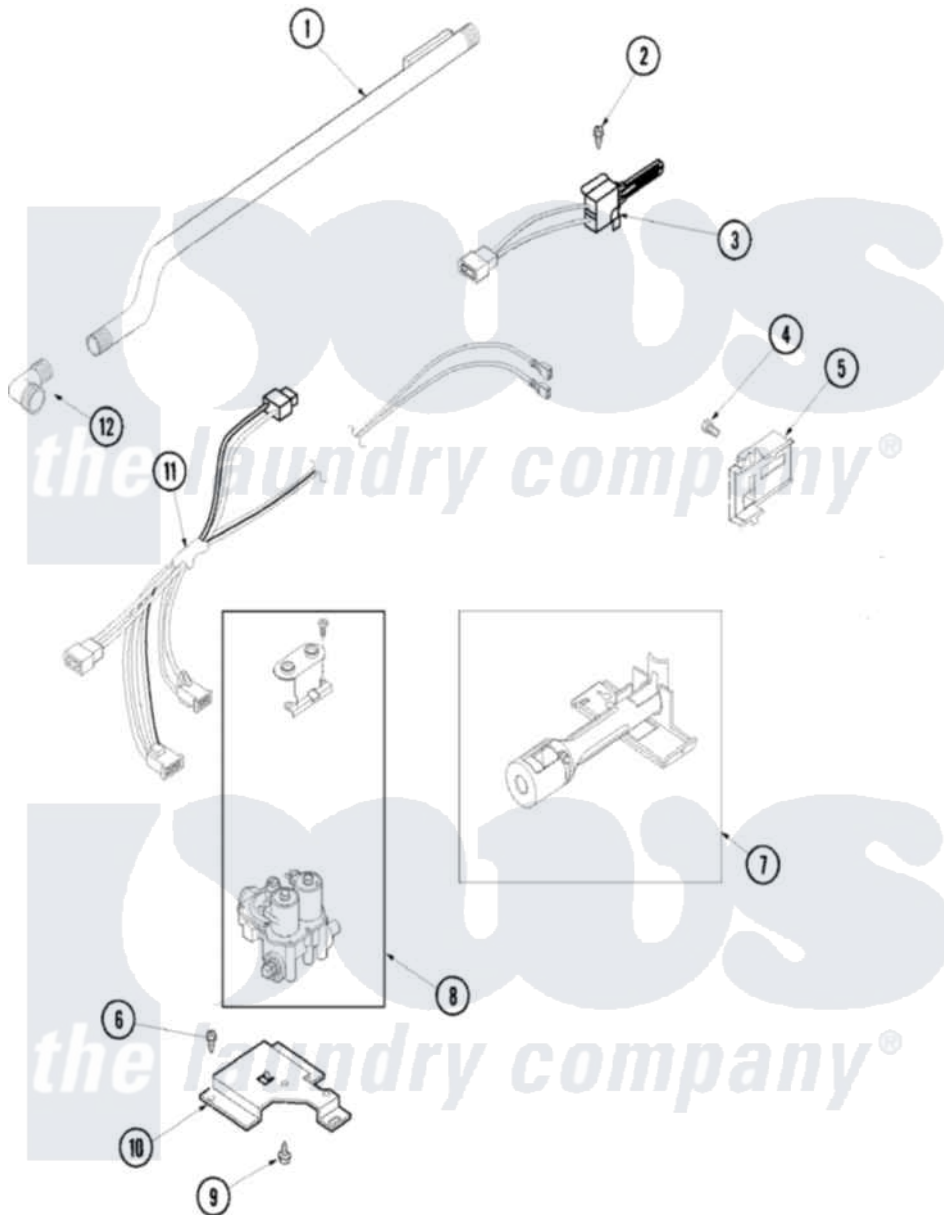

Maytag SDG4000AWW 05 - GAS VALVE & IGNITER

Maytag [Residential Maytag SDG4000AWW Dryer Parts](#) Parts Diagram 05 - GAS VALVE & IGNITER
 Click on the part number to view part

Item	Original Part Number	Replaced By	Status	Part Description
1	37001001	37001127		Valve And Pipe Assembly
"	37001001	37001127		Valve And Pipe Assembly
"	500647	510204		Pipe
2	51782		Not Available	SCREW, 6B-20X5/16
3	40069801P	37001308		Ignitor
4	23222	3177991		Screw
5	Y56231	338906		Radiant, Sensor
6	503688			Screw, 10B-16 X .34 I
7	Y56234	37001304		Burner Ign
8	Y504091			Assembly, Valve-Gas-Single
"	37001002			Assembly, Gas Valve
"	37001002			Assembly, Gas Valve
9	56124	3370225		Screw
10	500821			Bracket, Mounting-Gas
11	37001007			Harness, Wire
"	40011702			Harness, Wire

"	37001007		Harness, Wire
12	W10124350	Not Available	NOT REQUIRED PART OR SEE NOTE (ONLY ON SERIAL No.'S ENDING IN ZZ,AA,AC,AE)
"	W10124350	Not Available	NOT REQUIRED PART OR SEE NOTE
"	40049801		Elbow, Brass