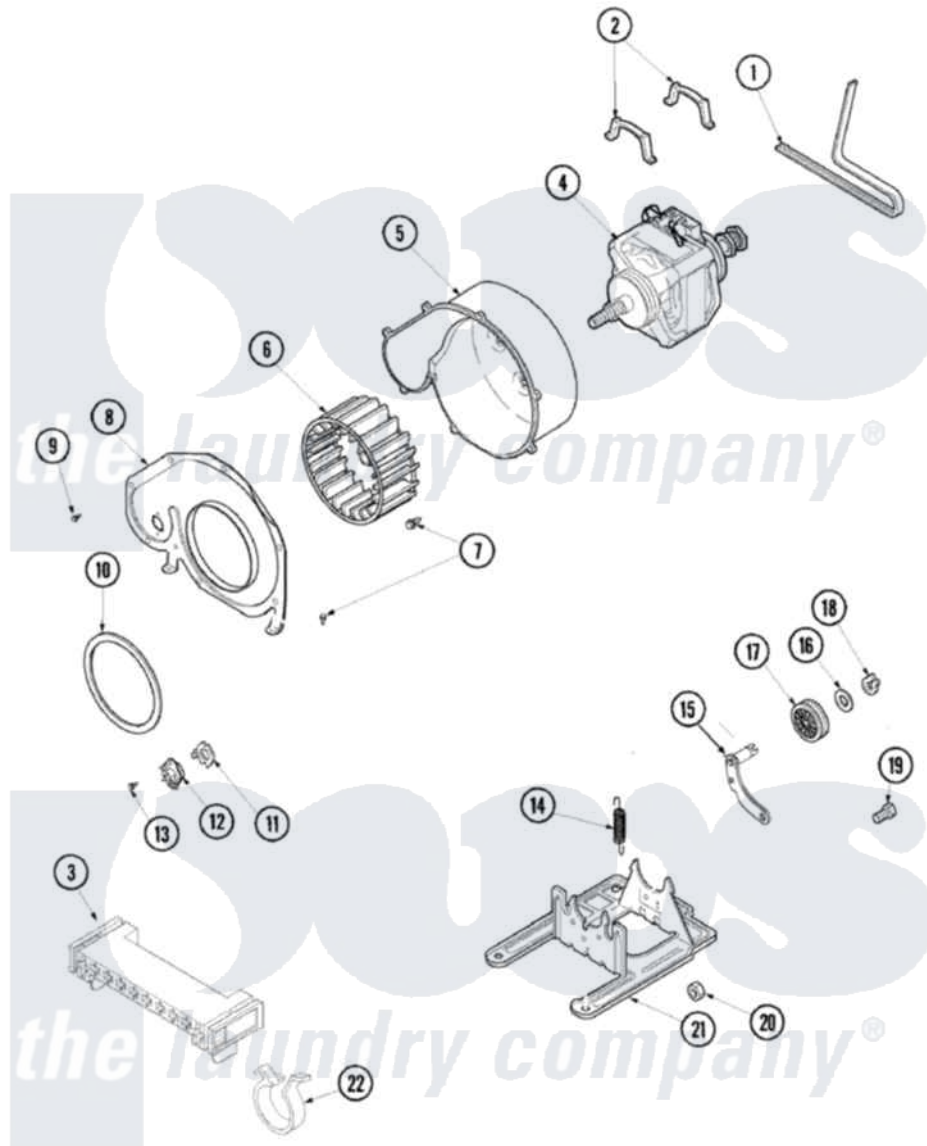

Maytag SDG4000AWW 06 - MOTOR & FAN

Maytag [Residential Maytag SDG4000AWW Dryer Parts](#) Parts Diagram 06 - MOTOR & FAN
 Click on the part number to view part

Item	Original Part Number	Replaced By	Status	Part Description
1	40111201			Belt, Cylinder
2	Y58047	660658		Clamp, Motor Mounting 343481 685441
3	500338			Housing-10 Position
4	40099801	2200376		Motor
5	56020			Housing, Blower
6	56000	510139P		Assembly Blower Fan Package
7	503661	27001200		Screw
8	500078	511969P		Kit Blower Housing And Cover
9	31260			Screw, No.8 X 3/8 Ind H
10	40090001	37001119		Seal, Blower Housing
11	61623			Thermostat, Heater-BR
12	37001136			Thermostat, Cycling 146F
"	503979			Thermostat
13	M0211217	489464		Screw
14	56076			Spring, Idler

15	40113501	37001144	Assembly- Idler
16	52549		Washer, 501 ID X3/4 Odx
17	Y54414		Assembly, Wheel And Bearing
18	23748		Ring, Retaining
19	500824		Screw, 1/4-20 Unc Hex
20	52566	27001225	Nut, Jam Mid Lock 1/4-20
21	503613		Mount, Motor
22	504034		Clip, Wire