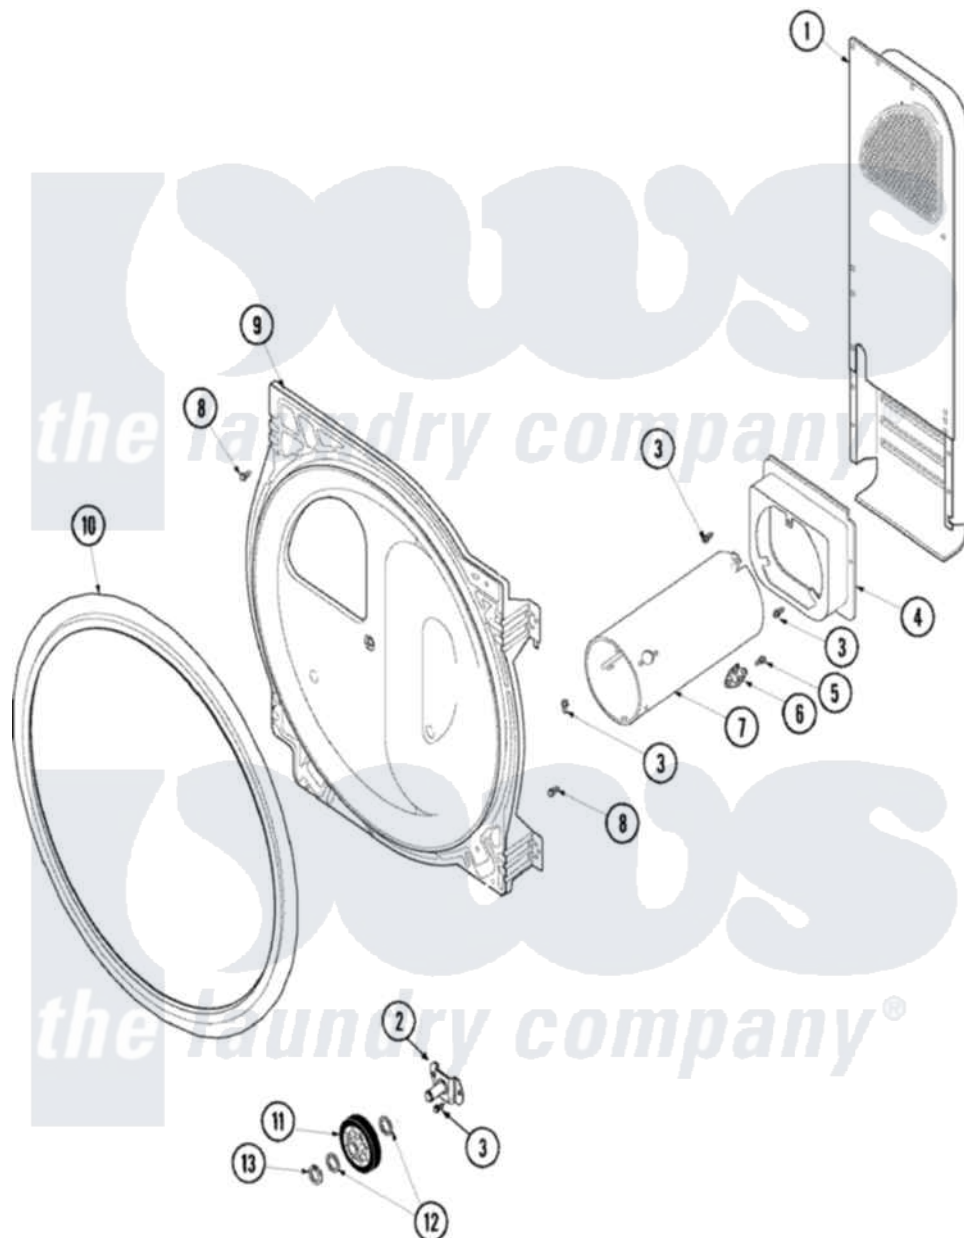

Maytag SDG4000AWW 07 - REAR BULKHEAD, ROLLER & AIR DUCT (GAS)

Maytag Residential Maytag SDG4000AWW Dryer Parts Parts Diagram 07 - REAR BULKHEAD, ROLLER & AIR DUCT (GAS)

Click on the part number to view part

Item	Original Part Number	Replaced By	Status	Part Description
1	503605			Assembly, Heater Duct
2	40113601			Assembly, Roller Brkt
3	503688			Screw, 10B-16 X .34 I
4	500122	510101		Shroud Heat Duct
5	51782		Not Available	SCREW, 6B-20X5/16
6	40113801			Fuse, Thermal
"	Y61886			Thermostat, Limit-Blk
7	Y61888	37001303		Duct- Comb
8	503661	27001200		Screw
9	502614WP			Bulkhead, Rear
10	501801	37001132		Seal, Cylinder
11	500214	37001042		Assembly, Cylinder Roller
12	52549			Washer, 501 ID X3/4 Odx
13	23748			Ring, Retaining