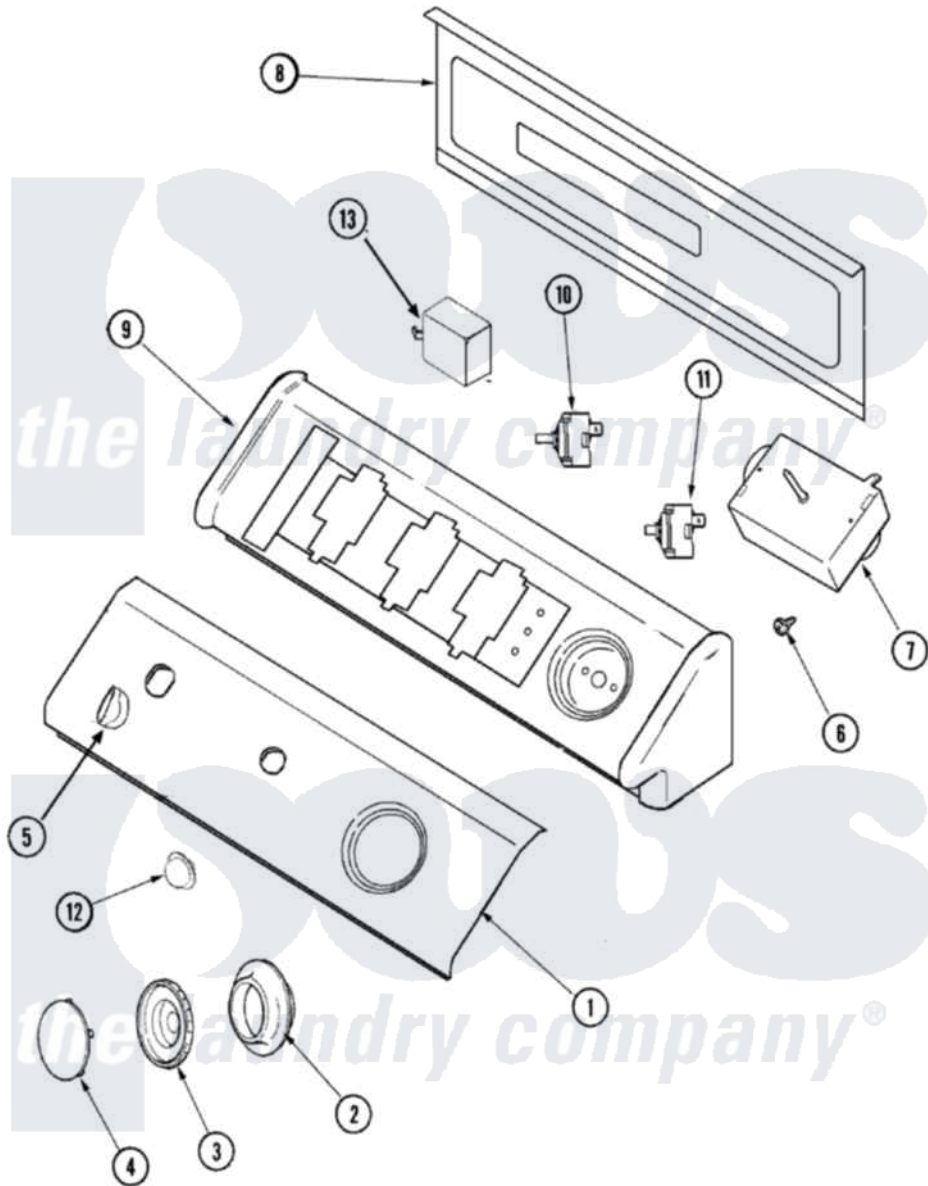

Maytag SDG405DAWW 02 - CONTROL PANEL

Maytag [Residential Maytag SDG405DAWW Dryer Parts](#) Parts Diagram 02 - CONTROL PANEL
 Click on the part number to view part

Item	Original Part Number	Replaced By	Status	Part Description
1	33001918			Panel, Control
2	33001621			Skirt, Timer Dial
3	22001659			Timer Knob - Grey
4	22001664			Timer Knob Insert/Cap
5	22001663			Knob, Selector Switch
6	37001031	3370225		Screw
7	33001624			Timer
8	22002529		Not Available	CONSOLE BACK PANEL
"	216423	3370225		Screw
9	33002286		Not Available	CONSOLE (WHT)
10	33001643			Switch, Temperature
11	33001861	33001618		Switch- PU
12	33001619	37001071		Button, Push-To-Start
13	33001623			Buzzer, Non-Adjustable
"	501086	90767		Screw, 8A X 3/8 HeX Washer Head Tapping